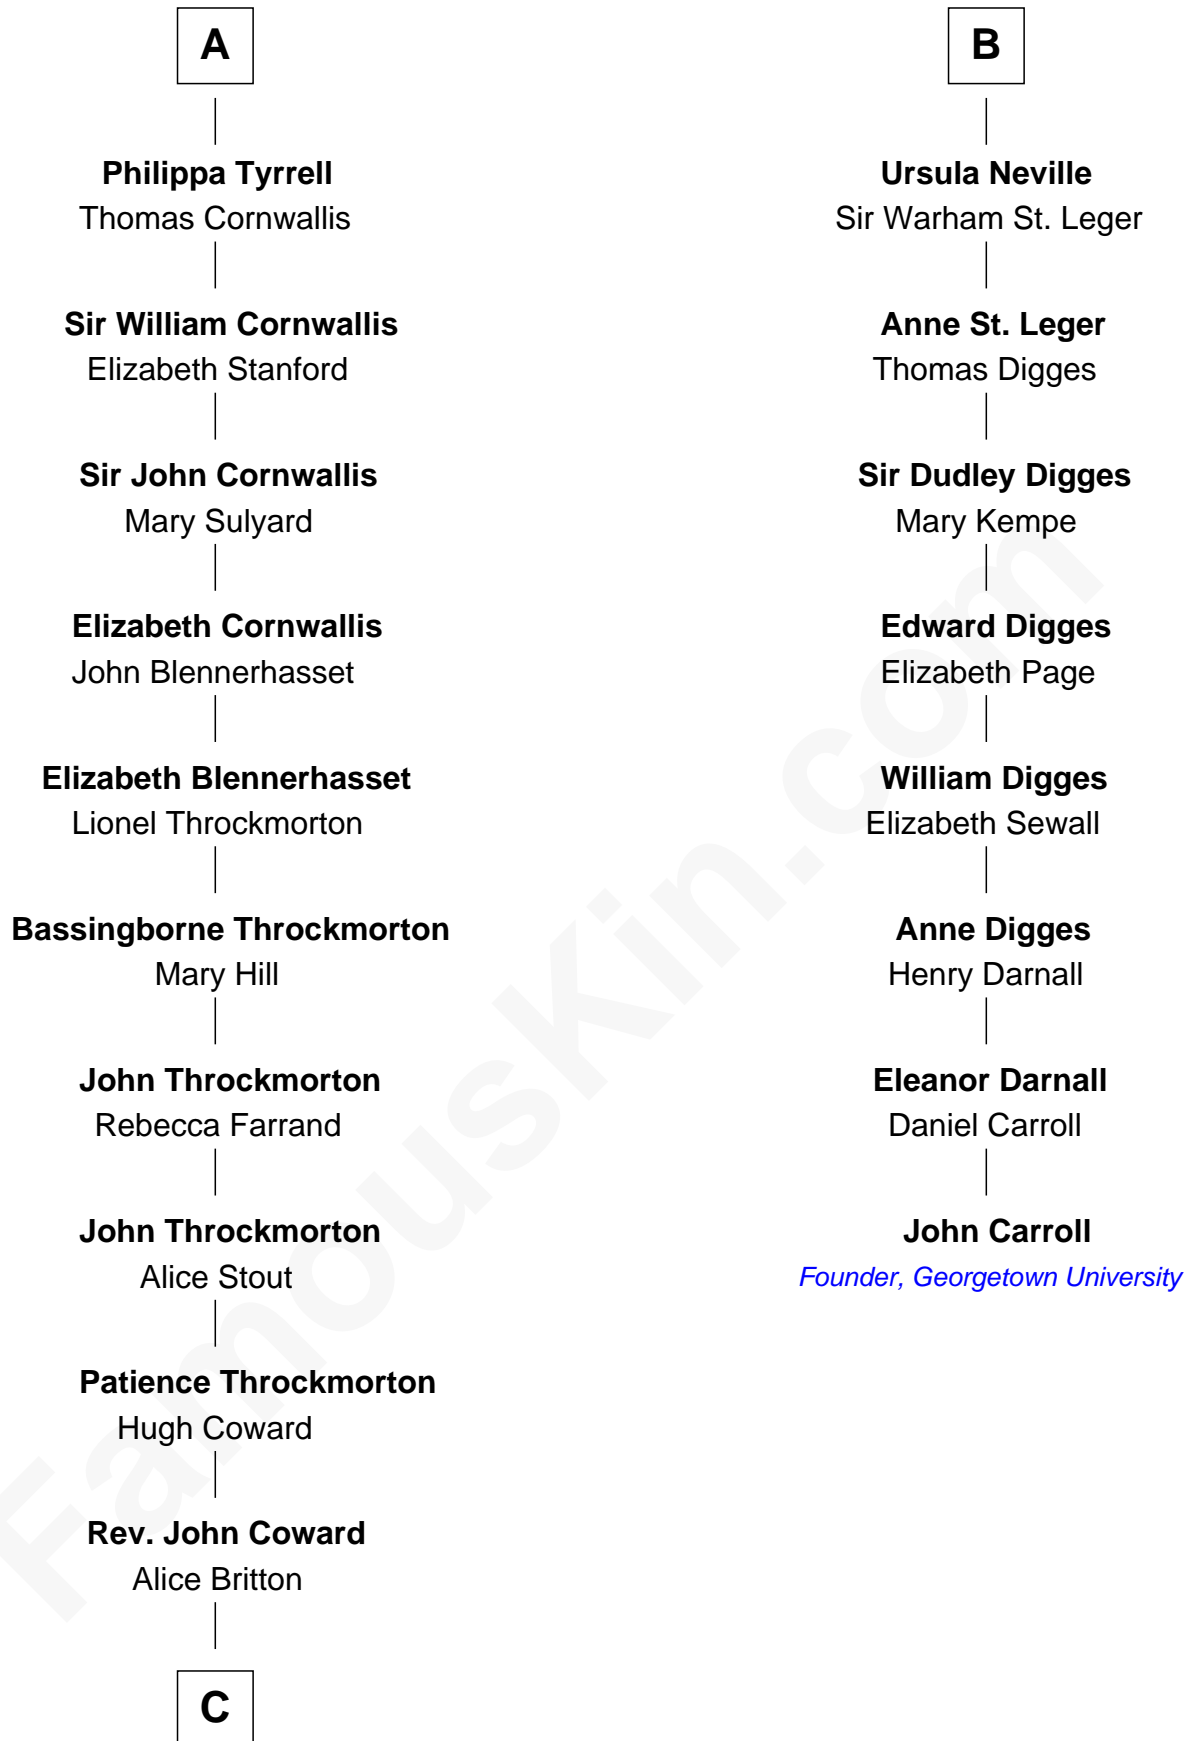

FamousKin.com

Relationship Chart of Ellen Louise (Axson) Wilson

First Lady of President Woodrow Wilson

14th cousin 7 times removed of

John Carroll

Founder of Georgetown University

C

Deliverance Coward

James FitzRandolph

Isaac FitzRandolph

Eleanor Hunter

Rebecca Longstreet FitzRandolph

Rev. Isaac Stockton Keith Axson

Rev. Samuel Edward Axson

Margaret Jane Hoyt

Ellen Louise (Axson) Wilson

First Lady of Woodrow Wilson