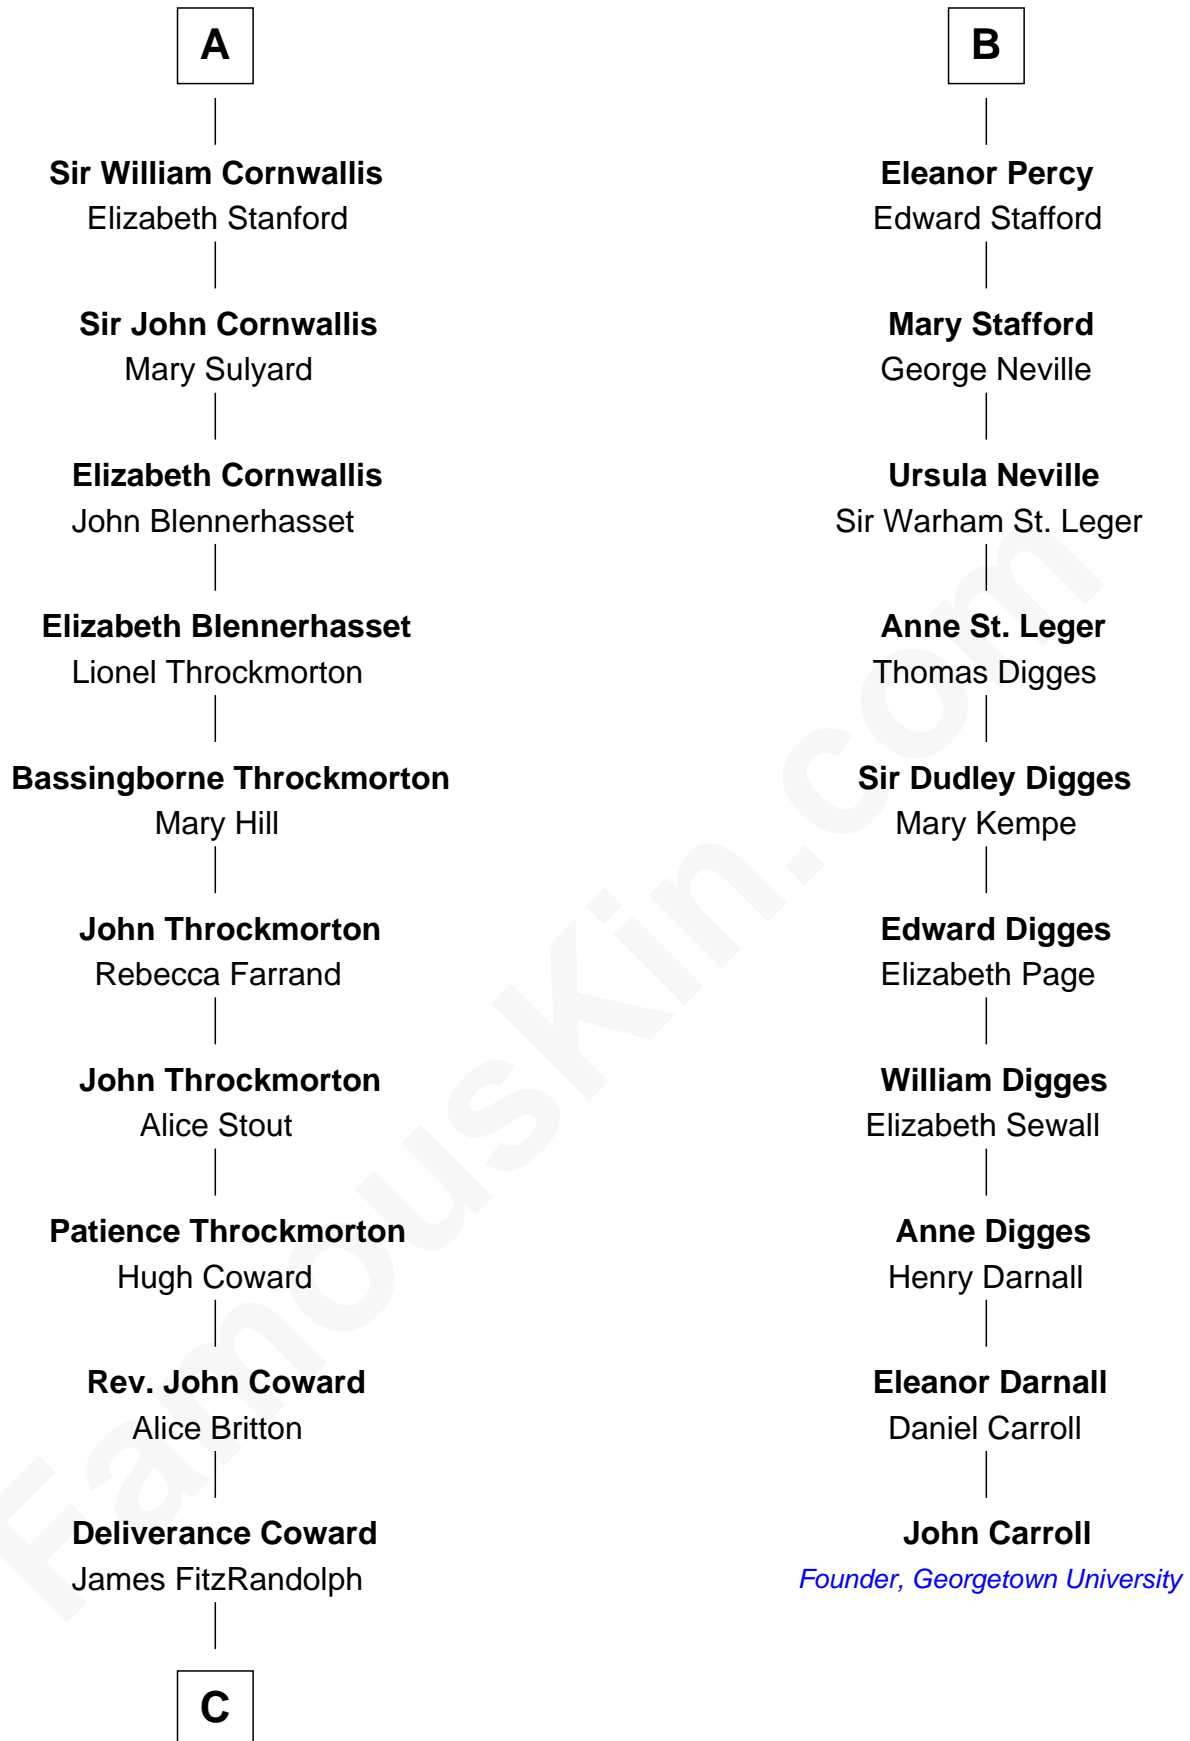

FamousKin.com

Relationship Chart of Ellen Louise (Axson) Wilson

First Lady of President Woodrow Wilson

16th cousin 4 times removed of

John Carroll

Founder of Georgetown University

C

Isaac FitzRandolph

Eleanor Hunter

Rebecca Longstreet FitzRandolph

Rev. Isaac Stockton Keith Axson

Rev. Samuel Edward Axson

Margaret Jane Hoyt

Ellen Louise (Axson) Wilson

First Lady of Woodrow Wilson

FamousKin.com