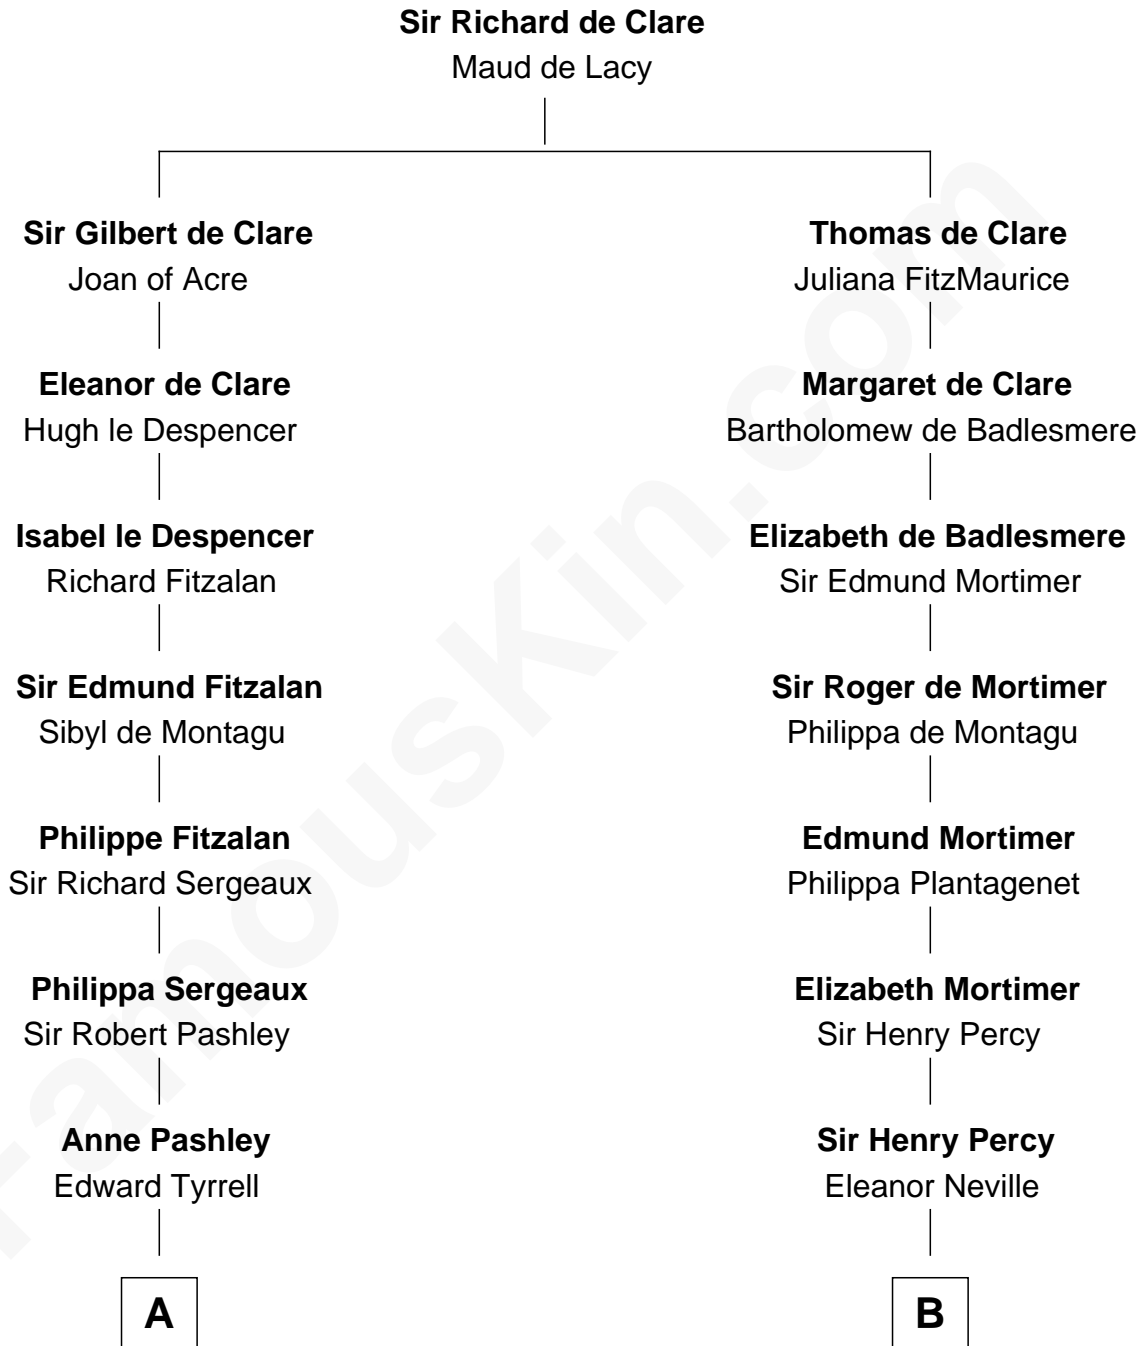

# FamousKin.com

## Relationship Chart of Ellen Louise (Axson) Wilson

*First Lady of President Woodrow Wilson*

18th cousin 3 times removed of

**John Carroll**

*Founder of Georgetown University*

**C**

**Deliverance Coward**

James FitzRandolph

**Isaac FitzRandolph**

Eleanor Hunter

**Rebecca Longstreet FitzRandolph**

Rev. Isaac Stockton Keith Axson

**Rev. Samuel Edward Axson**

Margaret Jane Hoyt

**Ellen Louise (Axson) Wilson**

*First Lady of Woodrow Wilson*