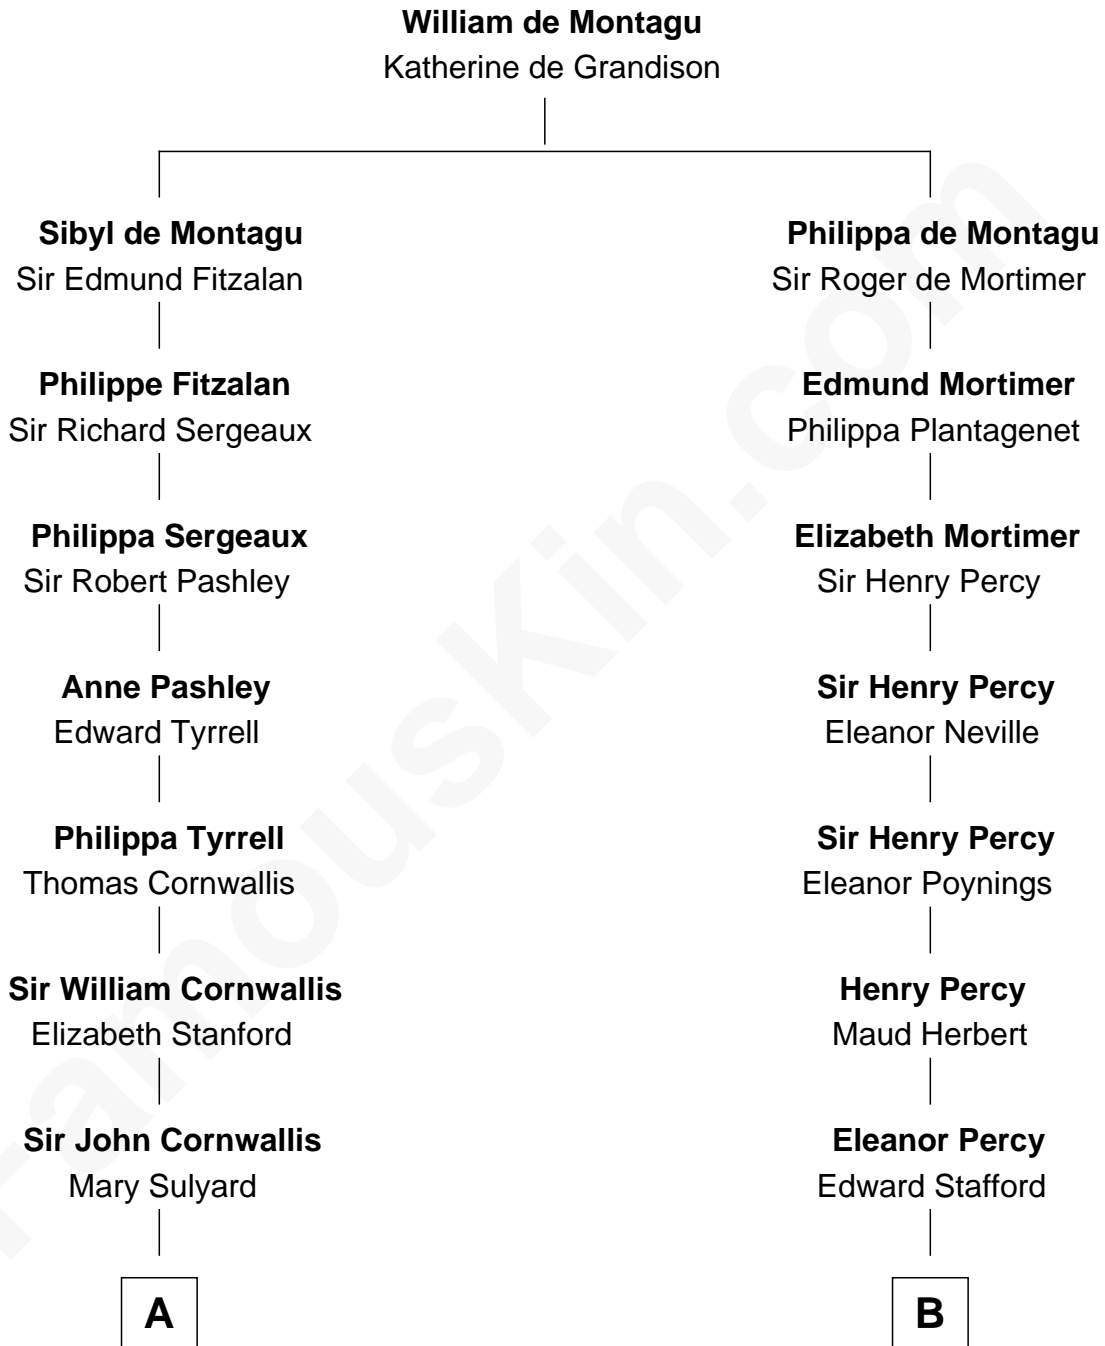

FamousKin.com

Relationship Chart of Ellen Louise (Axson) Wilson

First Lady of President Woodrow Wilson

15th cousin 3 times removed of

John Carroll

Founder of Georgetown University

C

Rev. Samuel Edward Axson

Margaret Jane Hoyt

Ellen Louise (Axson) Wilson

First Lady of Woodrow Wilson

FamousKin.com