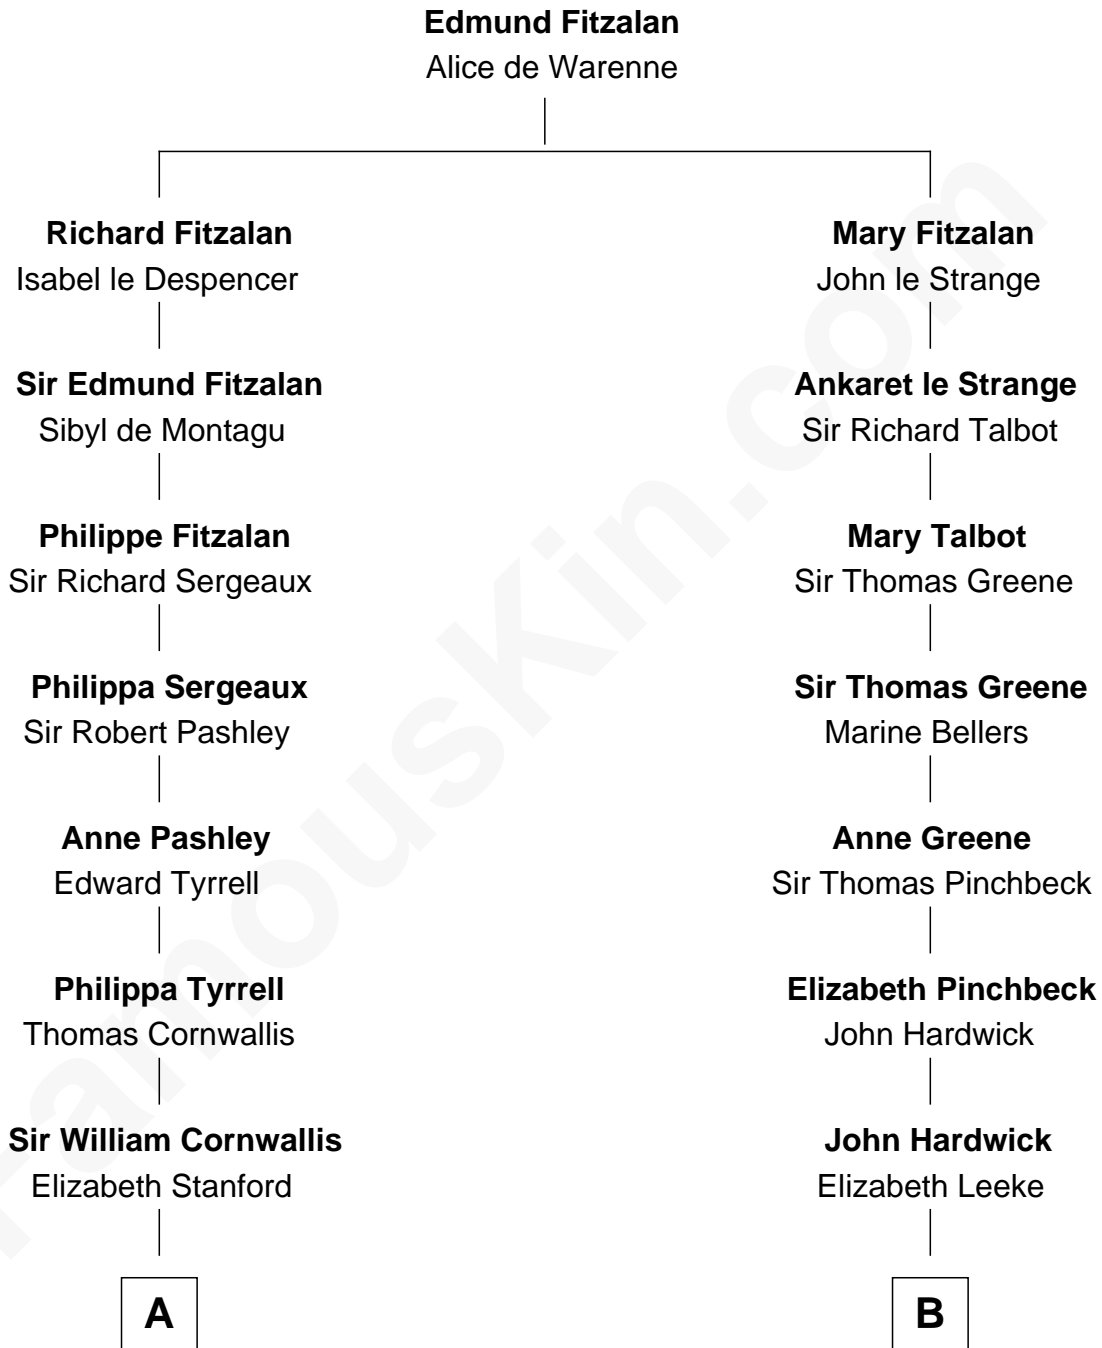

# FamousKin.com

## Relationship Chart of Ellen Louise (Axson) Wilson

*First Lady of President Woodrow Wilson*

14th cousin 5 times removed of

**John Carroll**

*Founder of Georgetown University*

C

Rebecca Longstreet FitzRandolph