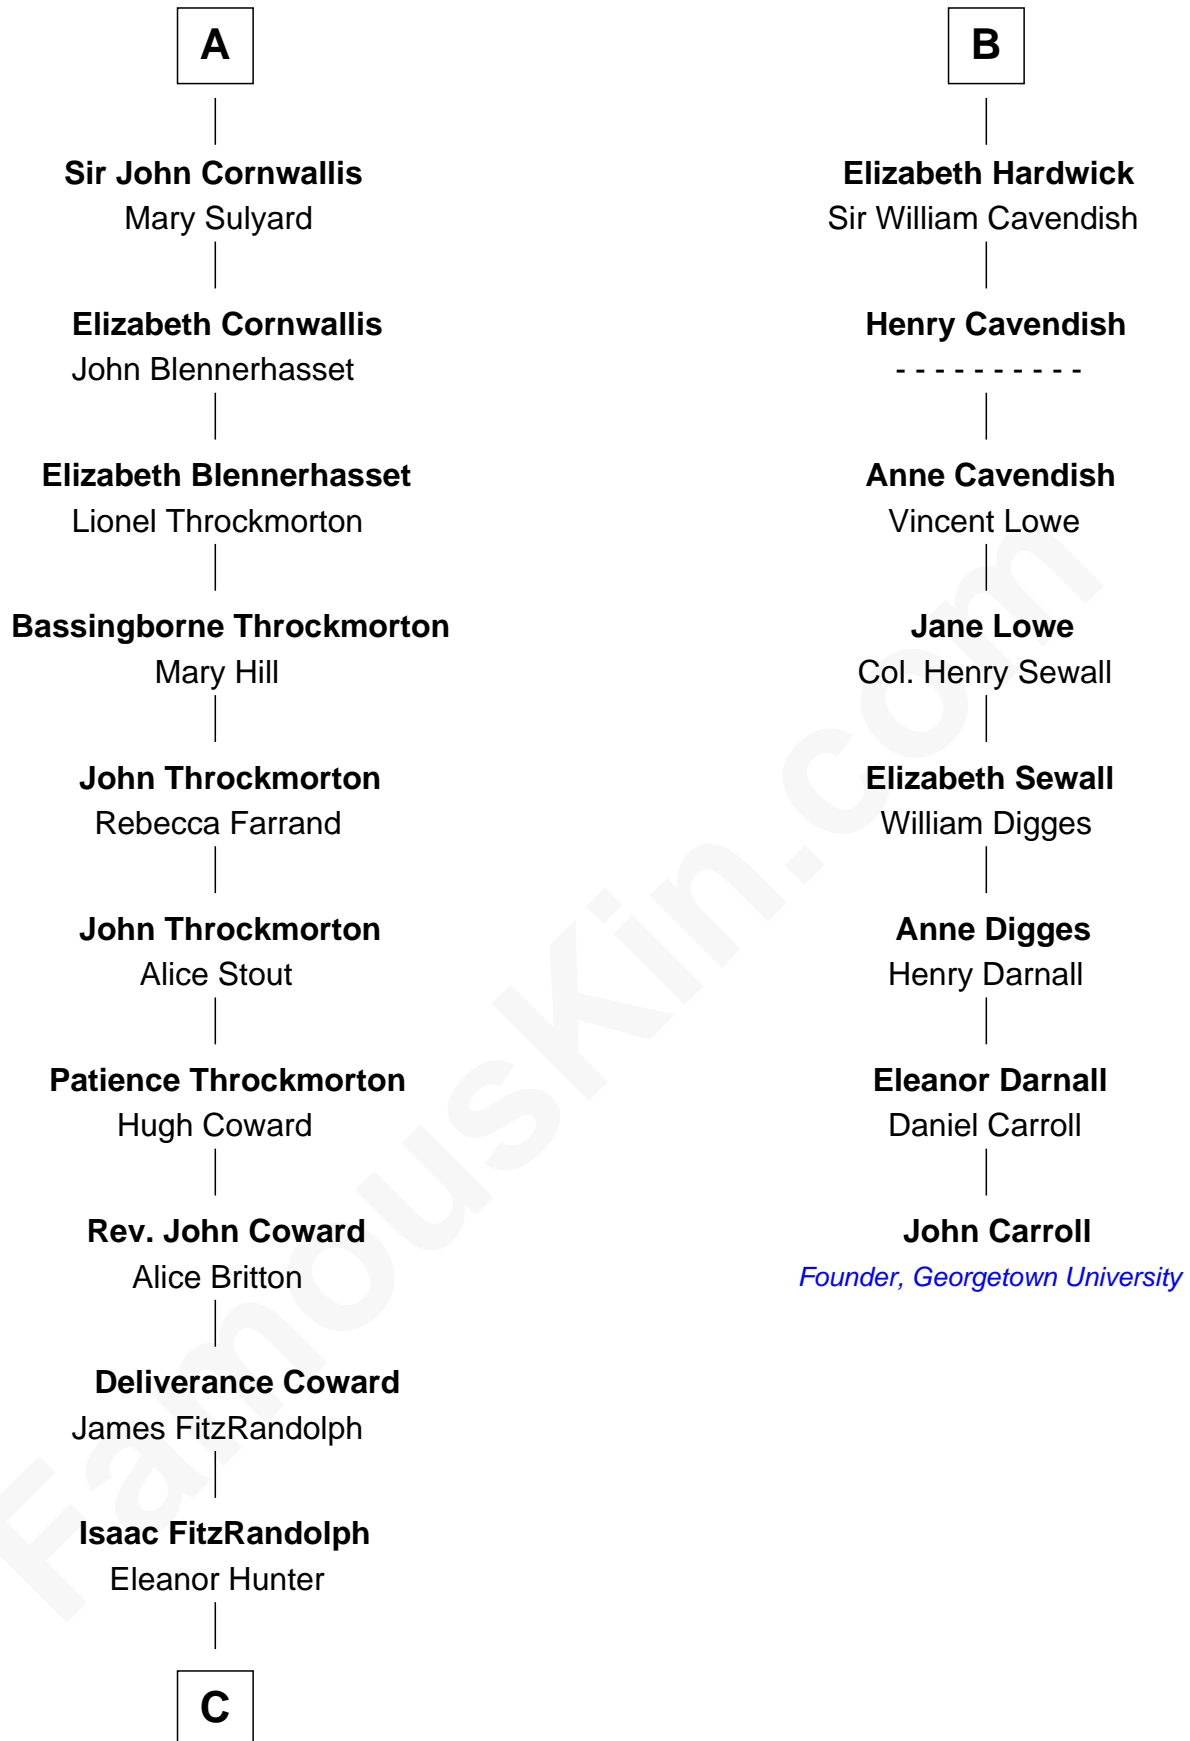

## Relationship Chart of Ellen Louise (Axson) Wilson

*First Lady of President Woodrow Wilson*

14th cousin 5 times removed of

**John Carroll**

*Founder of Georgetown University*

C

Rebecca Longstreet FitzRandolph

Rev. Isaac Stockton Keith Axson

Rev. Samuel Edward Axson

Margaret Jane Hoyt

Ellen Louise (Axson) Wilson

*First Lady of Woodrow Wilson*

FamousKin.com