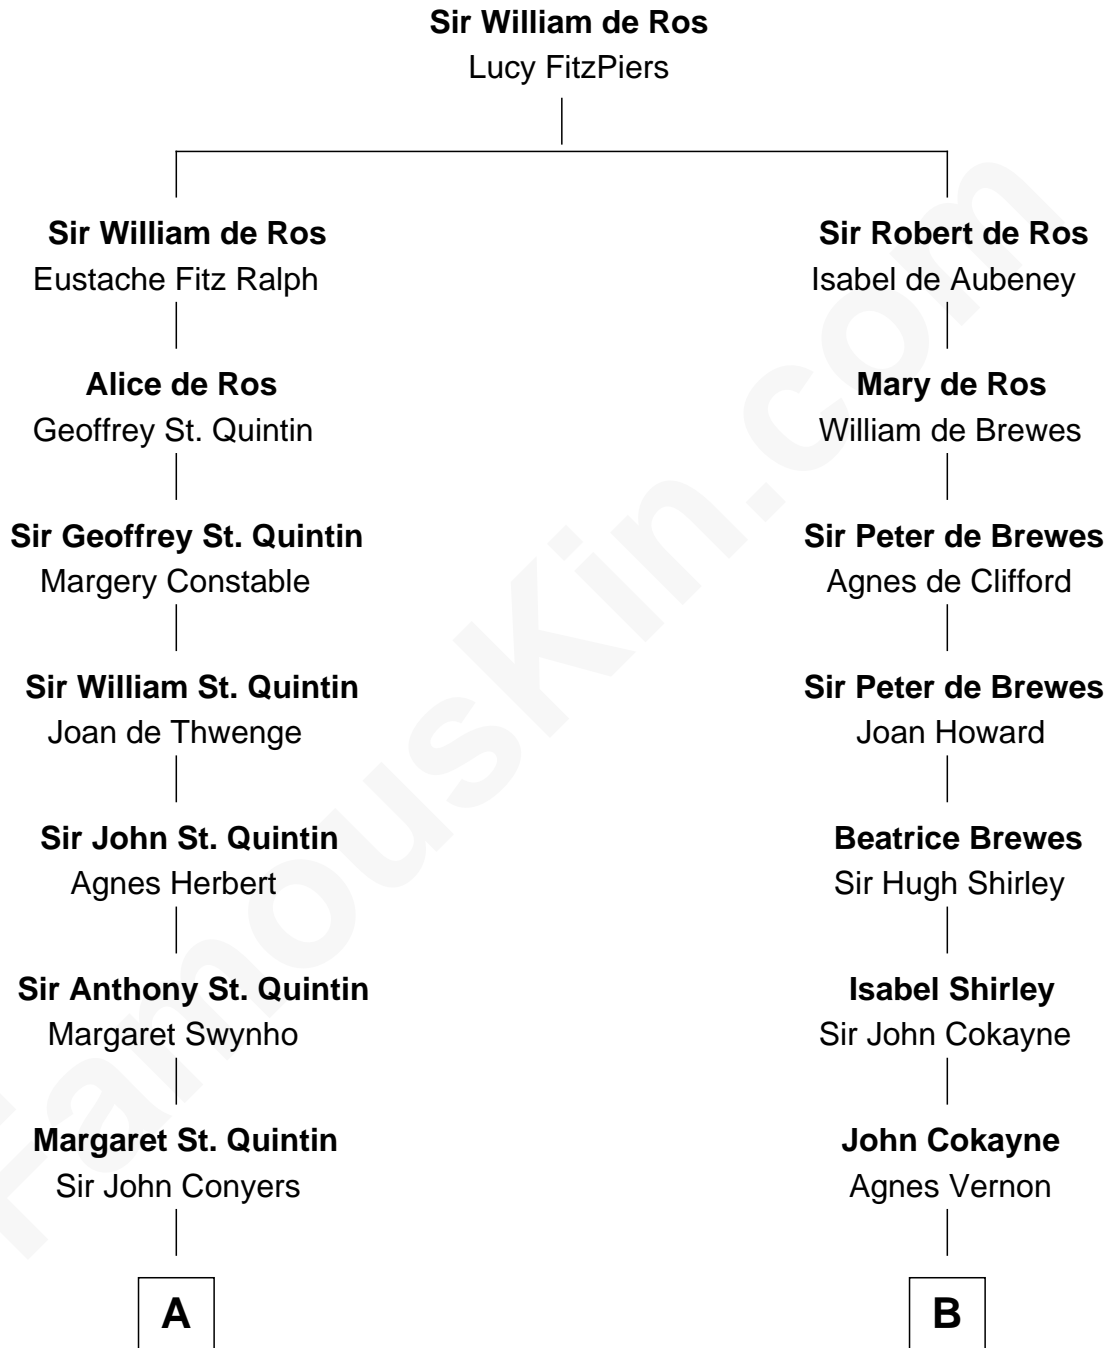

FamousKin.com

Relationship Chart of Ellen Louise (Axson) Wilson

First Lady of President Woodrow Wilson

17th cousin 3 times removed of

John Carroll

Founder of Georgetown University

C

Isaac FitzRandolph

Eleanor Hunter

Rebecca Longstreet FitzRandolph

Rev. Isaac Stockton Keith Axson

Rev. Samuel Edward Axson

Margaret Jane Hoyt

Ellen Louise (Axson) Wilson

First Lady of Woodrow Wilson

FamousKin.com