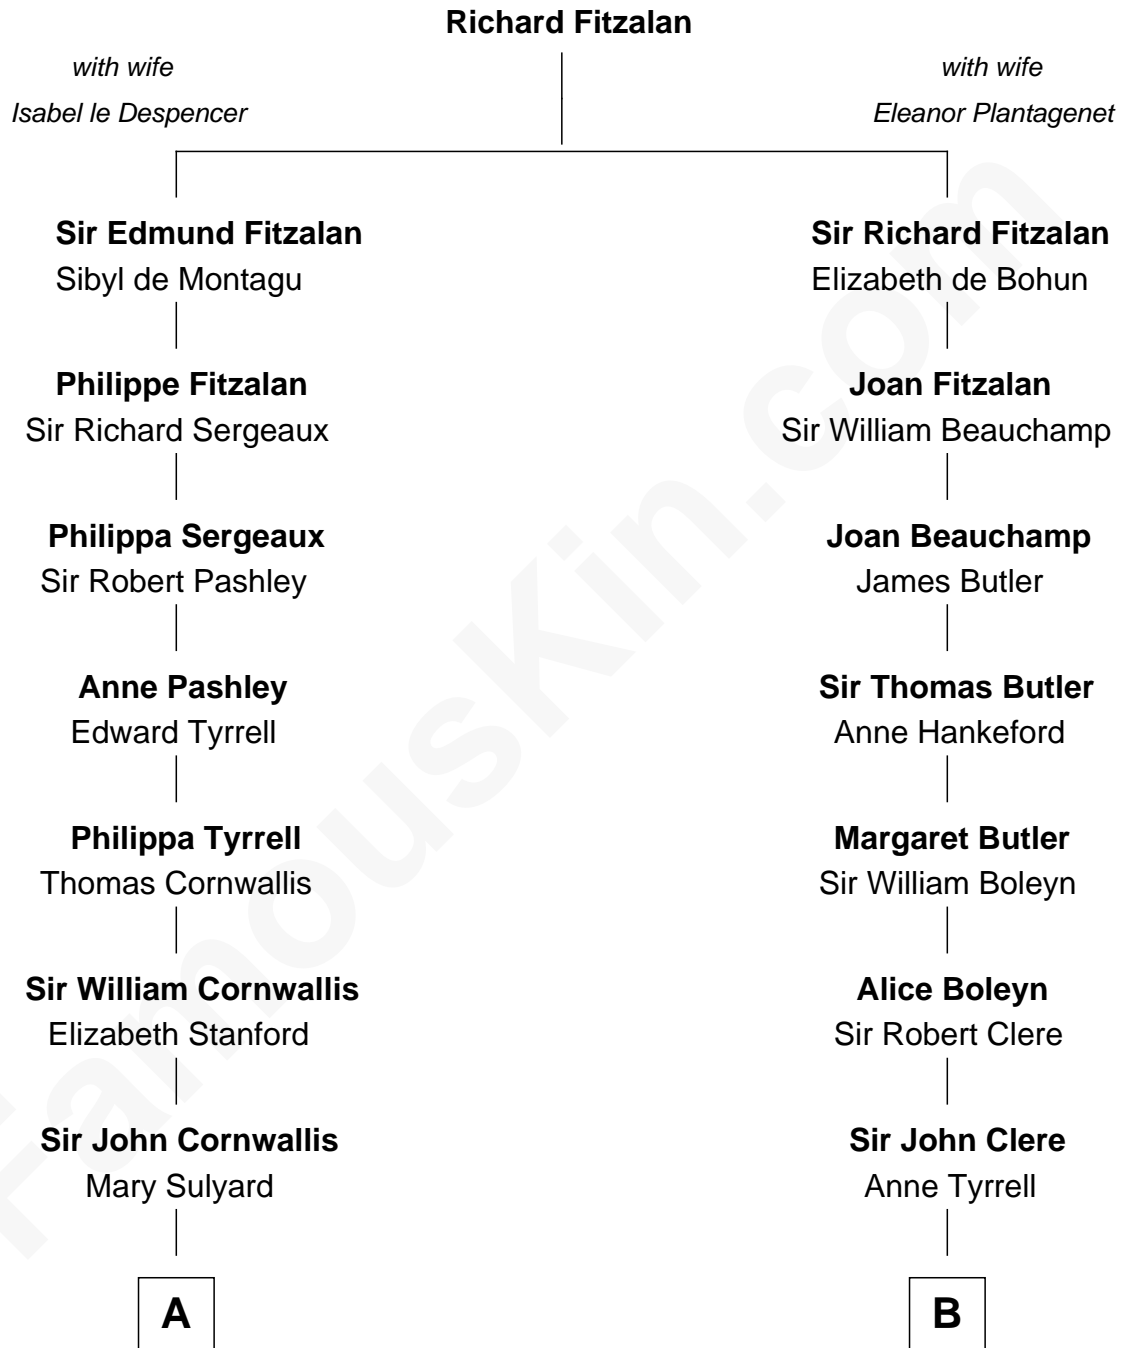

FamousKin.com
Relationship Chart of
Ellen Louise (Axson) Wilson
First Lady of President Woodrow Wilson

18th cousin 3 times removed of

Treat Williams
TV & Movie Actor

C

Rev. Samuel Edward Axson

Margaret Jane Hoyt

Ellen Louise (Axson) Wilson

First Lady of Woodrow Wilson

D

Rufus M. Gillette

Abigail Payne

Mary Abigail Gillette

George Willey Andrew

Treat Payne Andrew