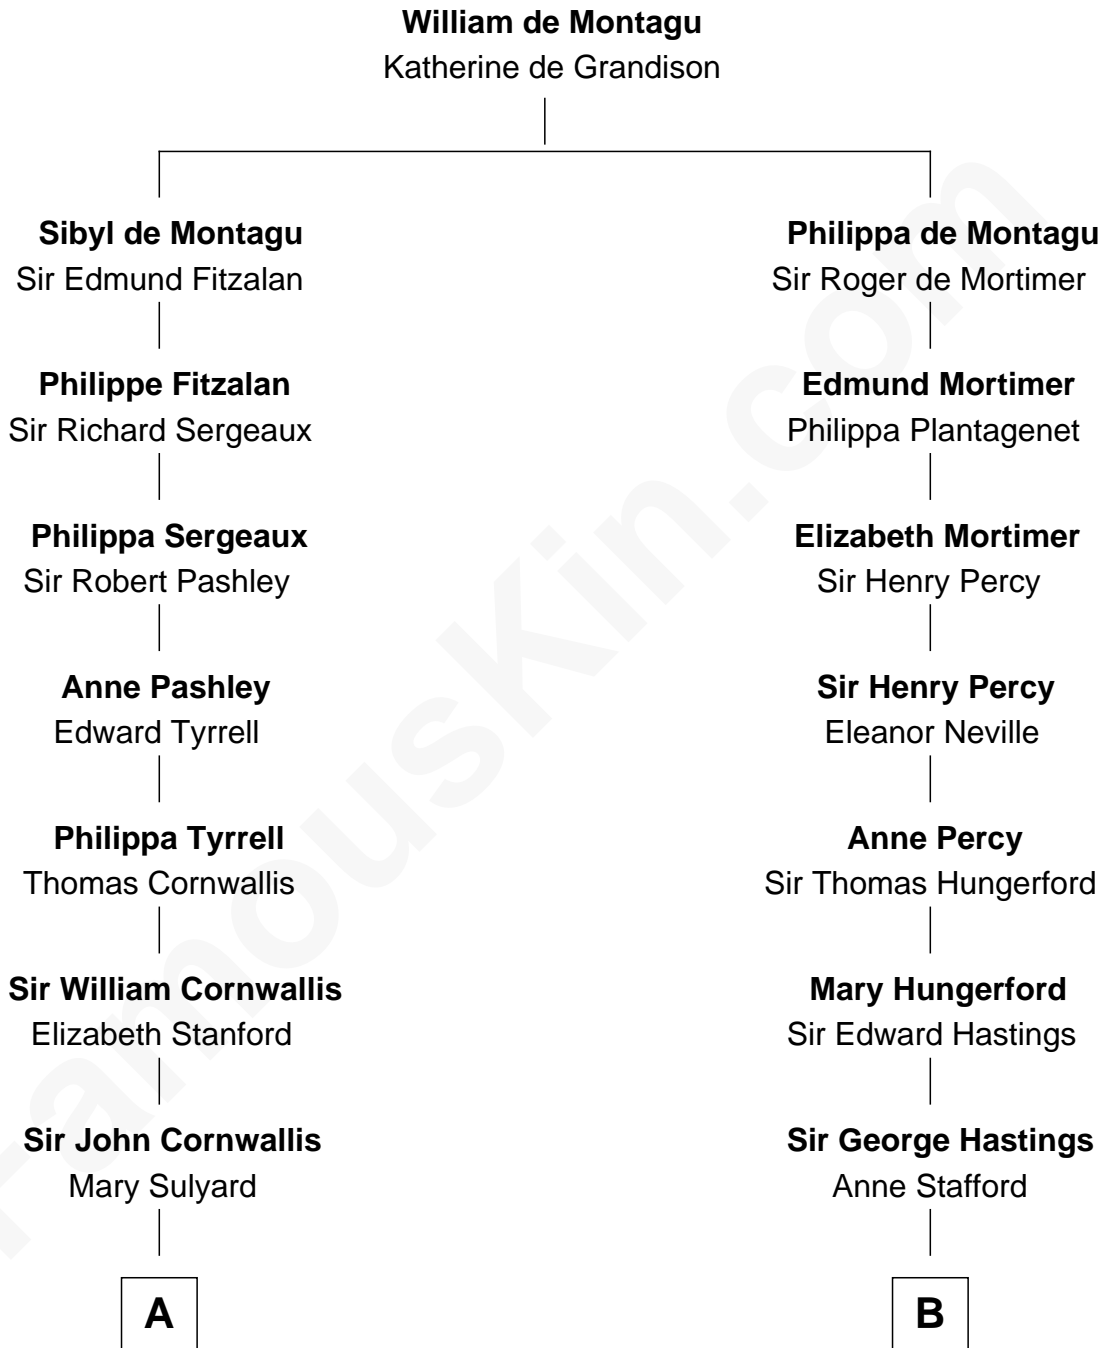

FamousKin.com

Relationship Chart of Ellen Louise (Axson) Wilson

First Lady of President Woodrow Wilson

17th cousin 1 time removed of

Lewis Carroll

Author of Alice in Wonderland

C

Rev. Samuel Edward Axson

Margaret Jane Hoyt

Ellen Louise (Axson) Wilson

First Lady of Woodrow Wilson

FamousKin.com