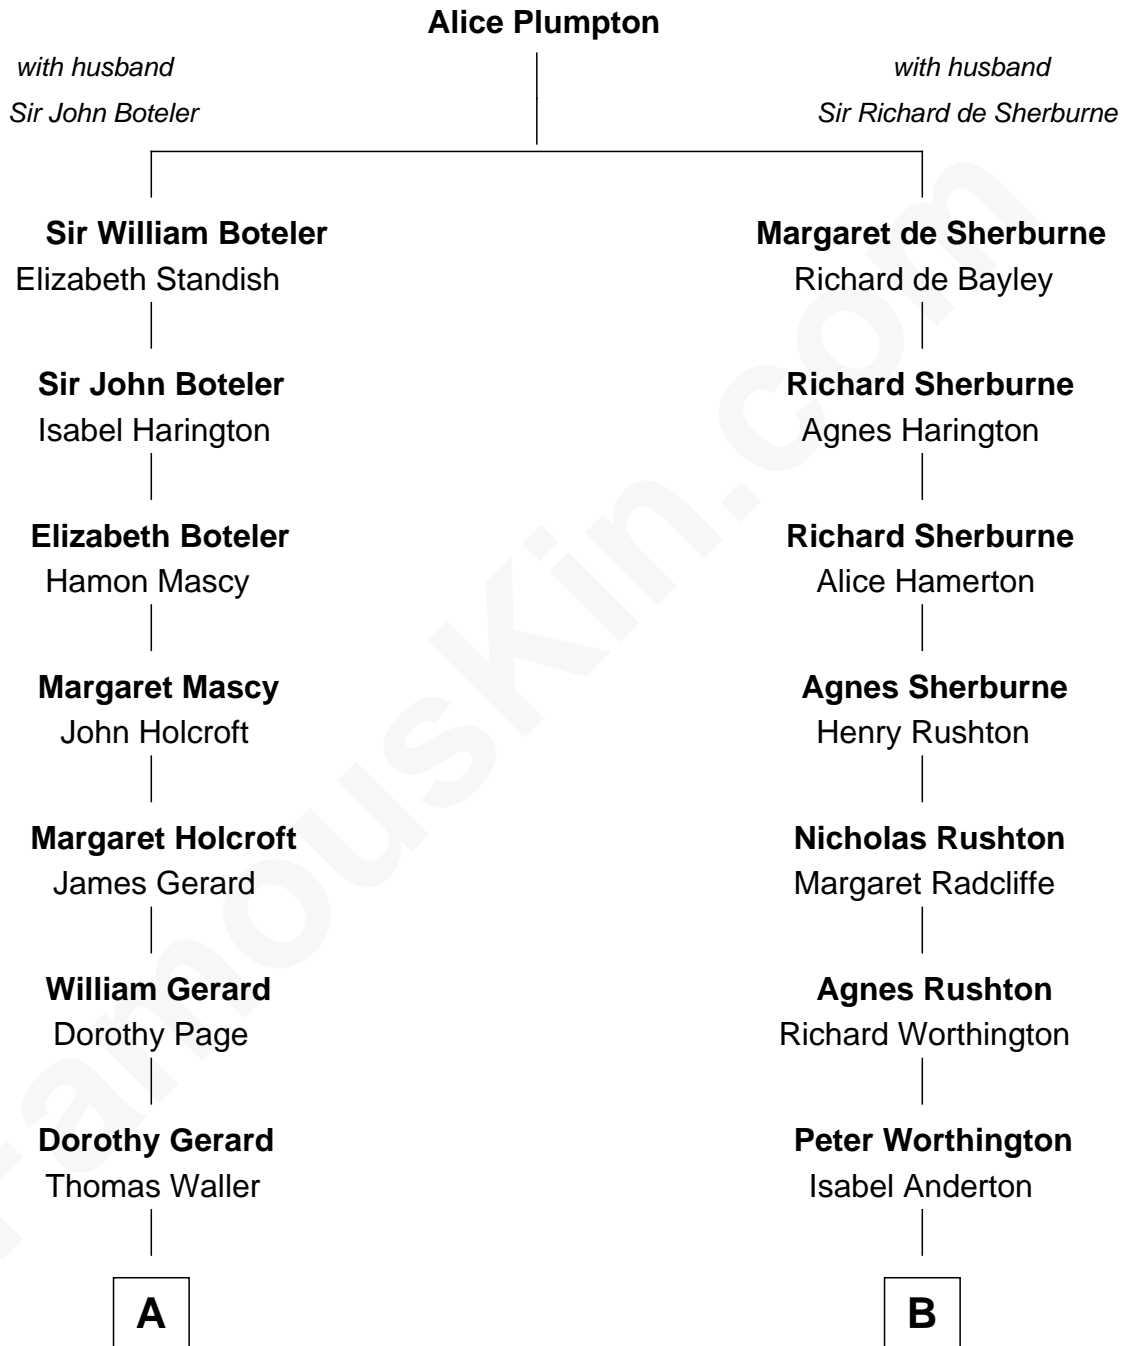

## Relationship Chart of

### Edith (Bolling) Wilson

*First Lady of President Woodrow Wilson*

**17th cousin 4 times removed of**

**Pete Buttigieg**

*19th U.S. Secretary of Transportation*

C

—  
**Lena Chase**

William Henry Neal