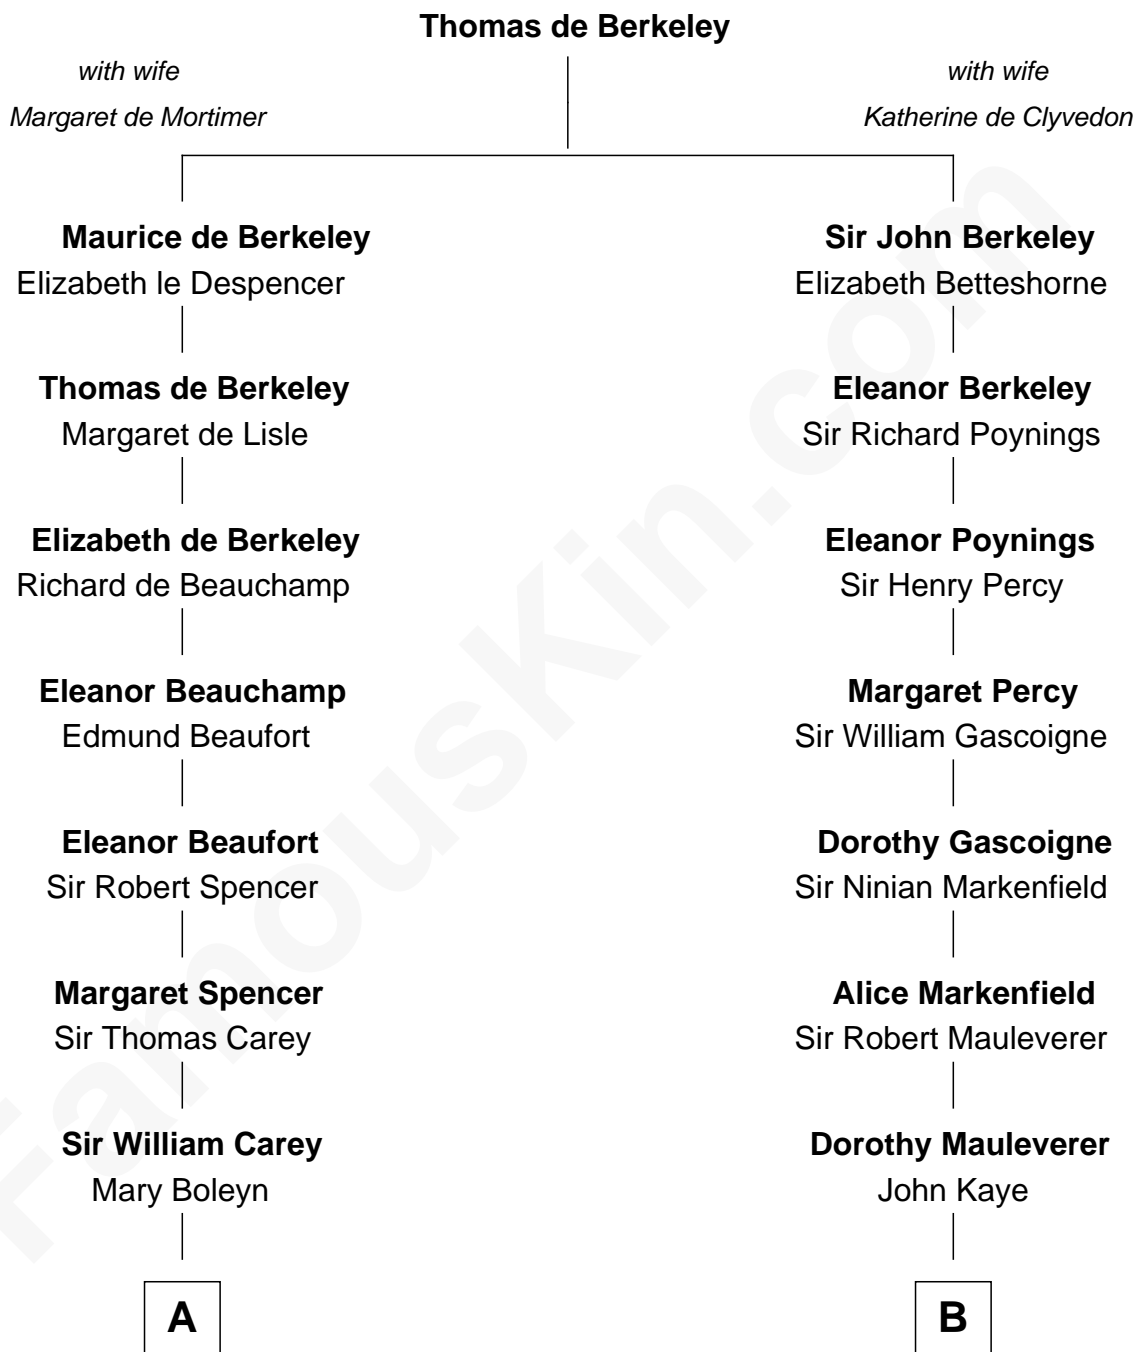

## Relationship Chart of

### Edith (Bolling) Wilson

*First Lady of President Woodrow Wilson*

18th cousin 2 times removed of

**Story Musgrave**

*NASA Astronaut*

**C**

**William Holcombe Bolling**

Sarah Spiers White

**Edith (Bolling) Wilson**

*First Lady of Woodrow Wilson*

**D**

**Edward Gray**

Elizabeth Gray Story

**Marguerite Gray**

John Butler Swann

**Marguerite Swann**

Percy Musgrave

**Story Musgrave**

*NASA Astronaut*

FamousKin.com