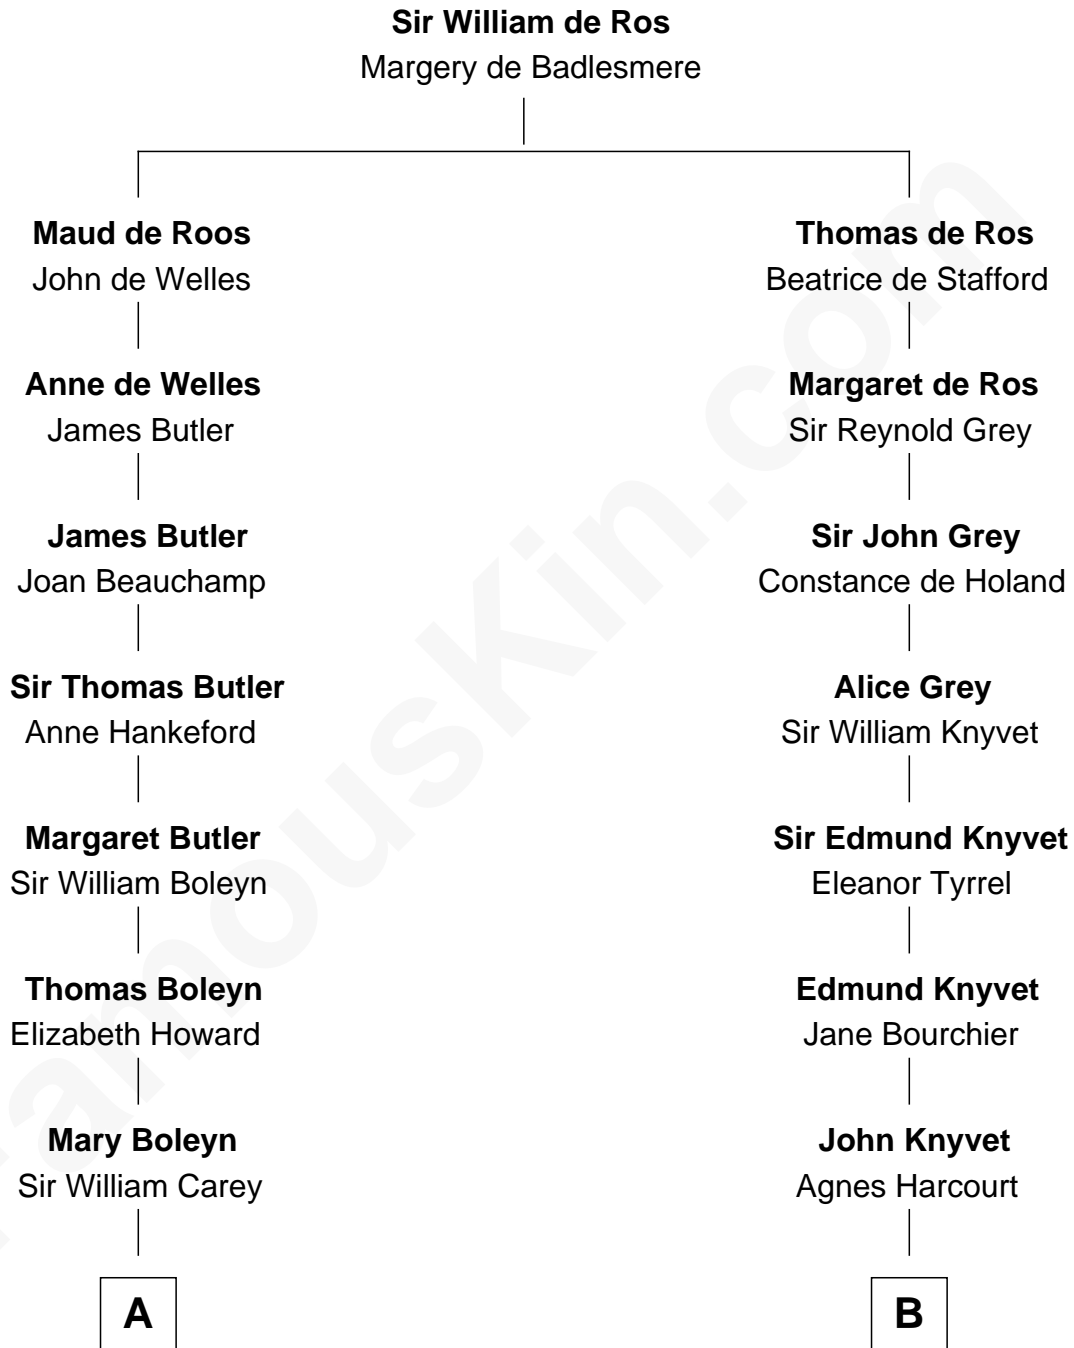

## Relationship Chart of

### Edith (Bolling) Wilson

*First Lady of President Woodrow Wilson*

18th cousin 2 times removed of

**Story Musgrave**  
*NASA Astronaut*

**C**

**William Holcombe Bolling**

Sarah Spiers White

**Edith (Bolling) Wilson**

*First Lady of Woodrow Wilson*

**D**

**Edward Gray**

Elizabeth Gray Story

**Marguerite Gray**

John Butler Swann

**Marguerite Swann**

Percy Musgrave

**Story Musgrave**

*NASA Astronaut*

FamousKin.com