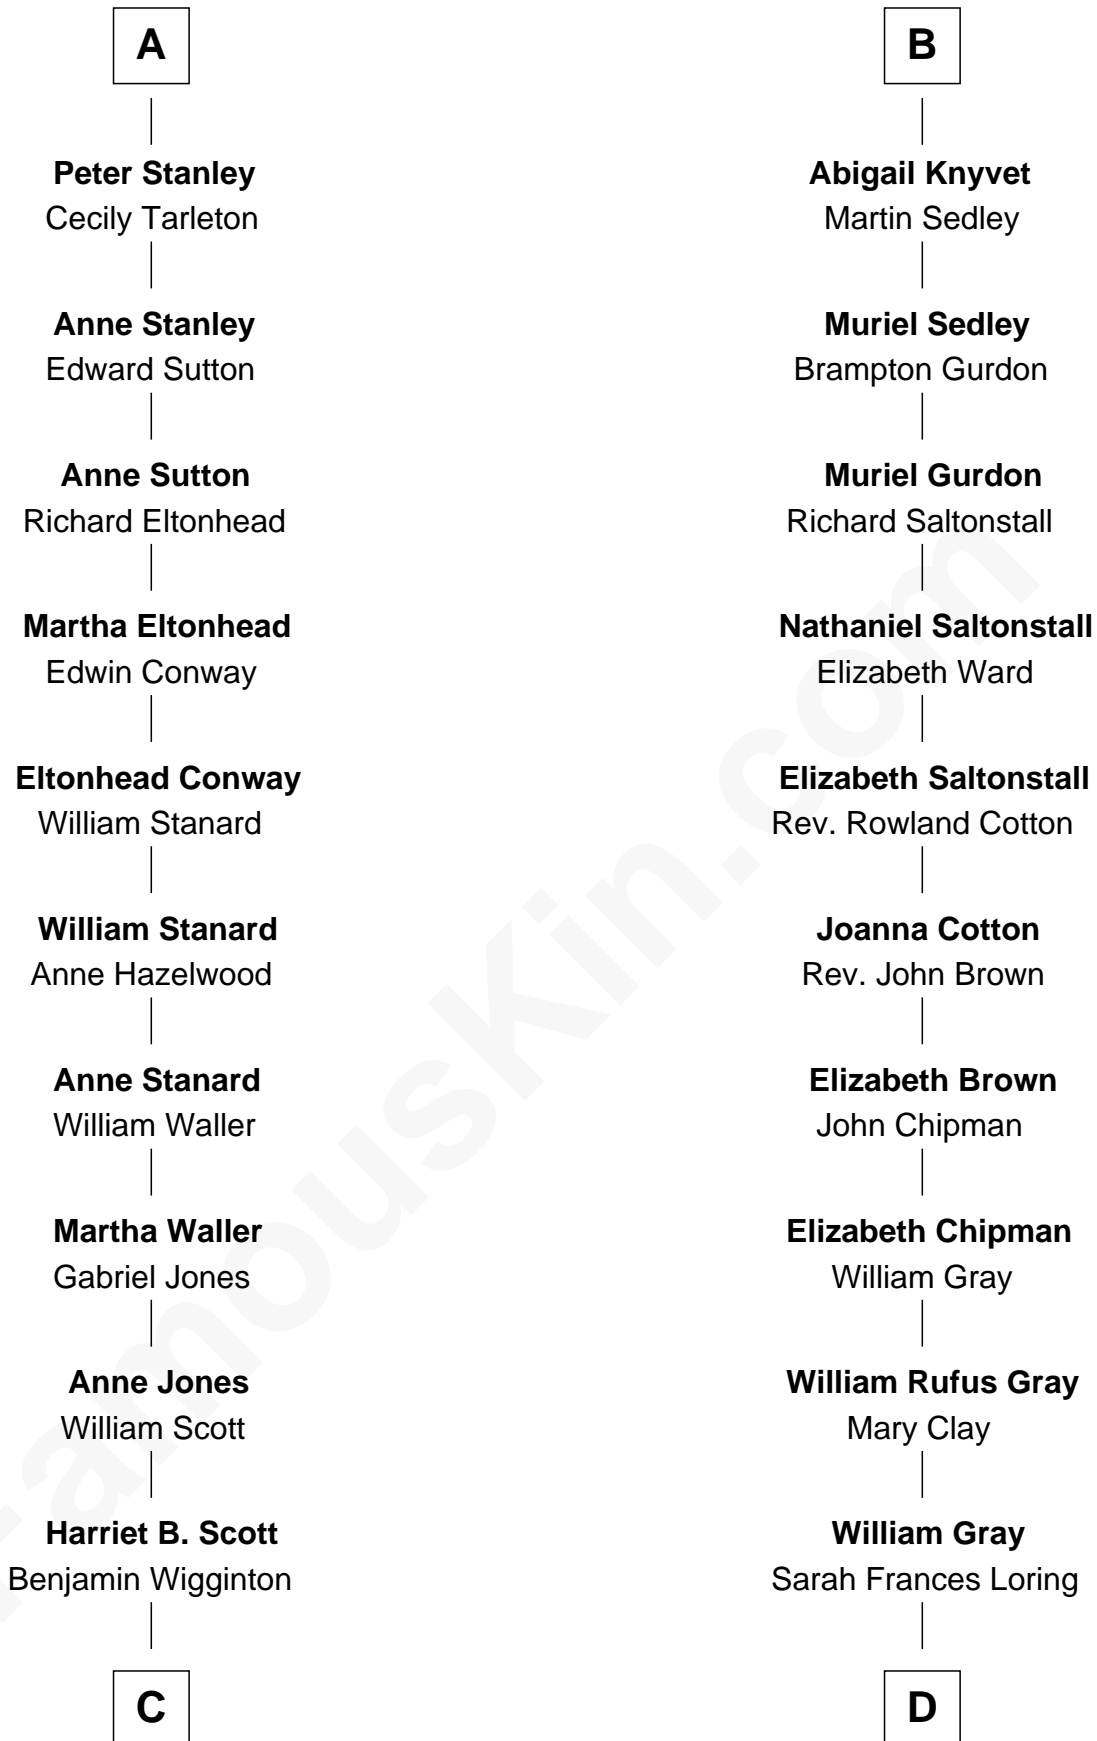

FamousKin.com

Relationship Chart of

Edith (Bolling) Wilson

First Lady of President Woodrow Wilson

19th cousin 1 time removed of

Story Musgrave
NASA Astronaut

C

Anne E. Wigginton

Archibald Bolling

William Holcombe Bolling

Sarah Spiers White

Edith (Bolling) Wilson

First Lady of Woodrow Wilson

D

Edward Gray

Elizabeth Gray Story

Marguerite Gray

John Butler Swann

Marguerite Swann

Percy Musgrave

Story Musgrave

NASA Astronaut

FamousKin.com