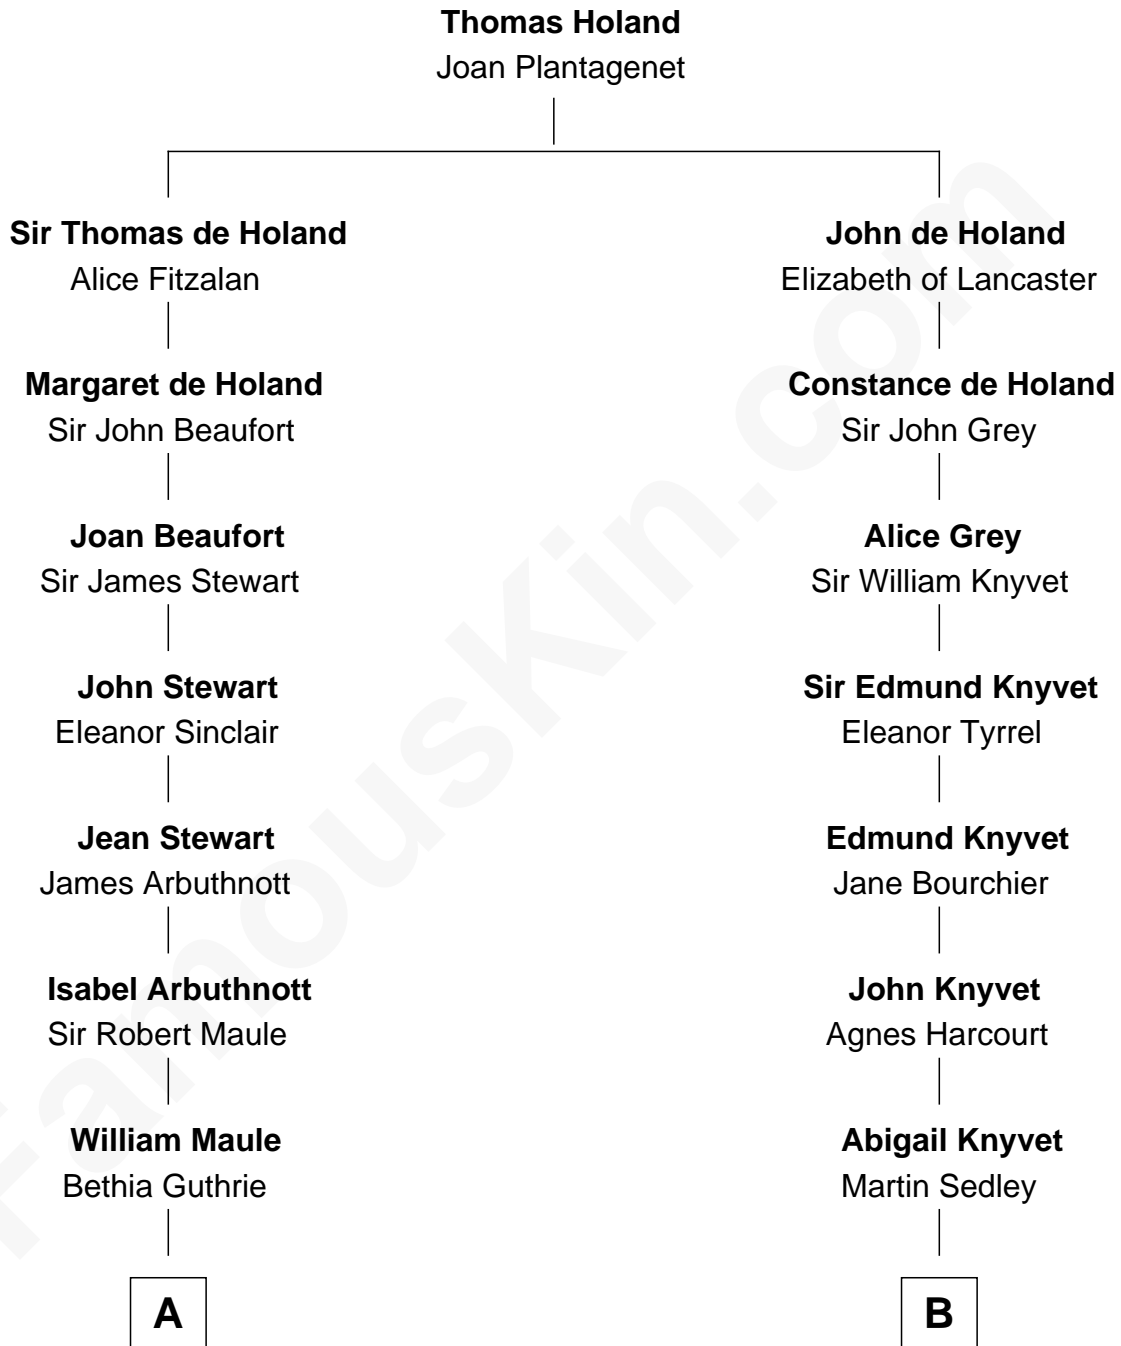

## Relationship Chart of

### Edith (Bolling) Wilson

*First Lady of President Woodrow Wilson*

16th cousin 3 times removed of

**Story Musgrave**  
NASA Astronaut

**C**

**Marguerite Gray**  
John Butler Swann

**Marguerite Swann**  
Percy Musgrave

**Story Musgrave**  
*NASA Astronaut*

FamousKin.com