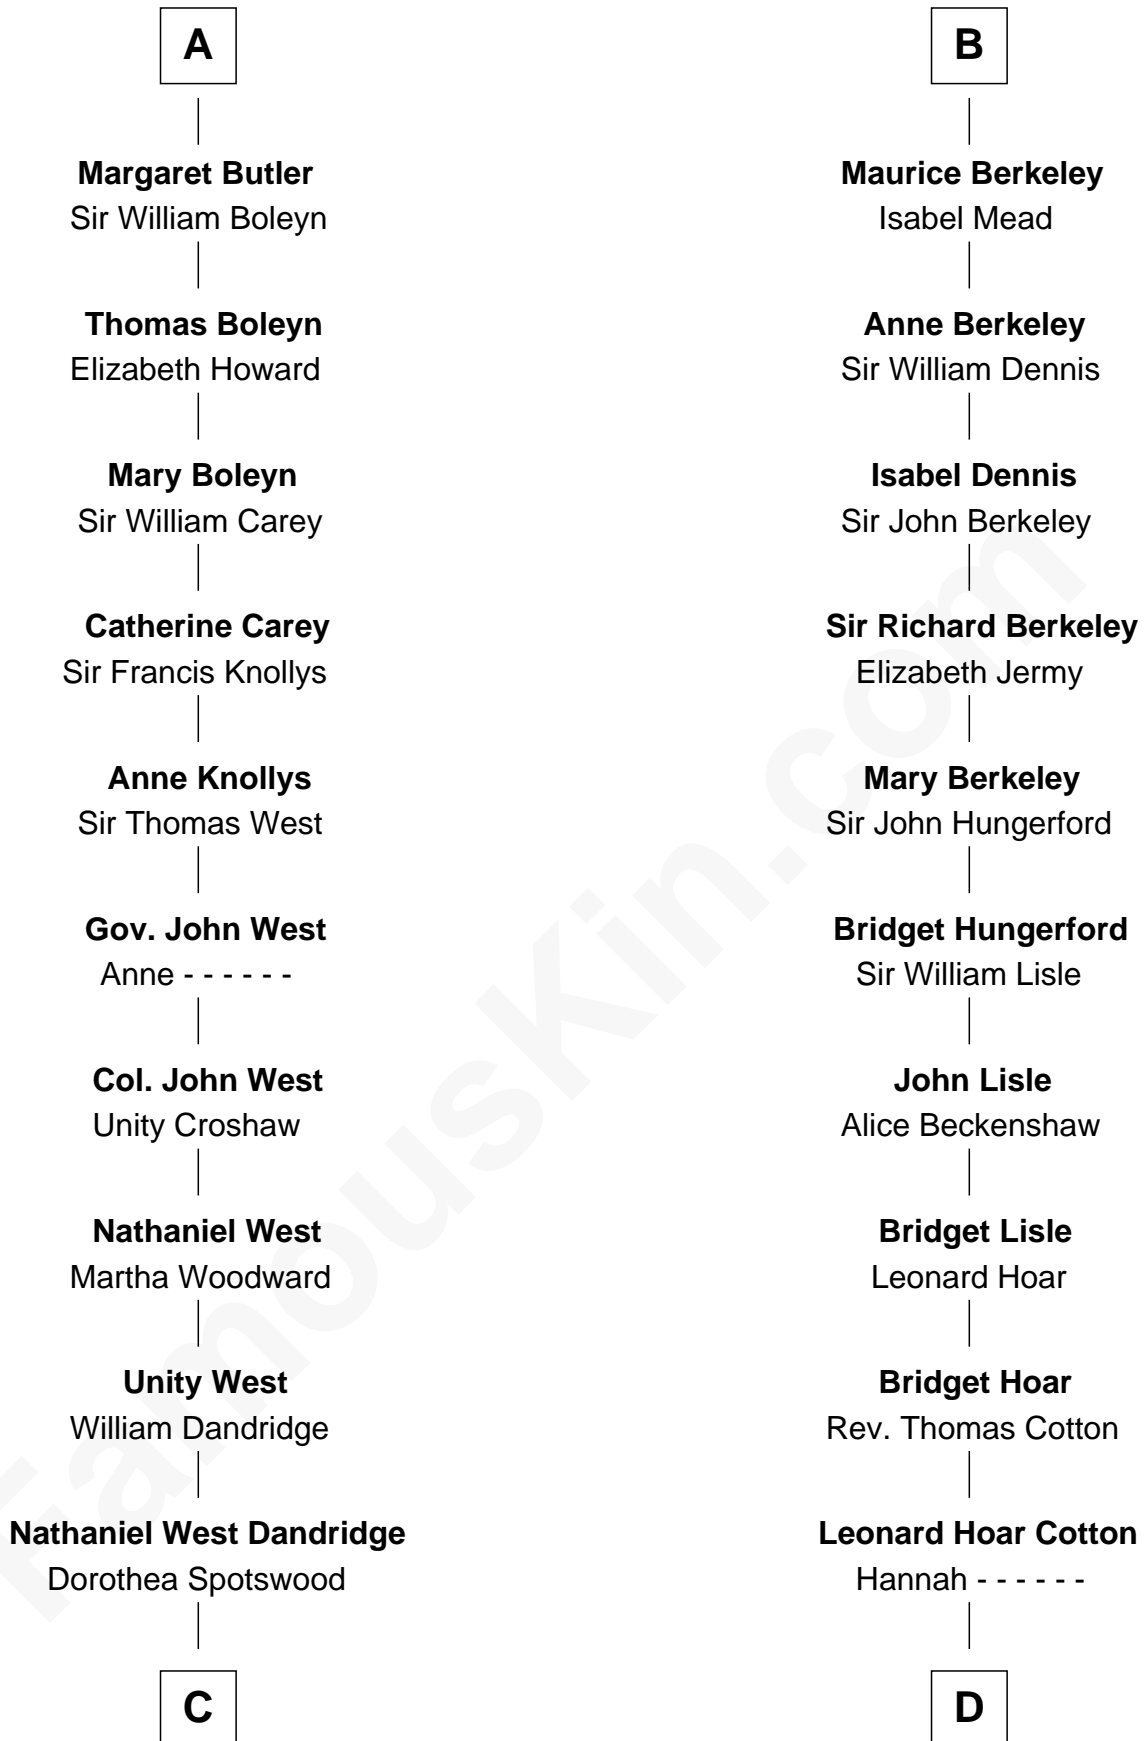

FamousKin.com

Relationship Chart of

Edith (Bolling) Wilson

First Lady of President Woodrow Wilson

21st cousin of

Emma Eames

Opera Singer

Sir Humphrey de Bohun

Maud of Eu

C

Martha Dandridge

Archibald Payne

Catherine Payne

Archibald Bolling

Archibald Bolling

Anne E. Wigginton

William Holcombe Bolling

Sarah Spiers White

Edith (Bolling) Wilson

First Lady of Woodrow Wilson

D

Thomas Cotton

Agnes Smith

Martha Cotton