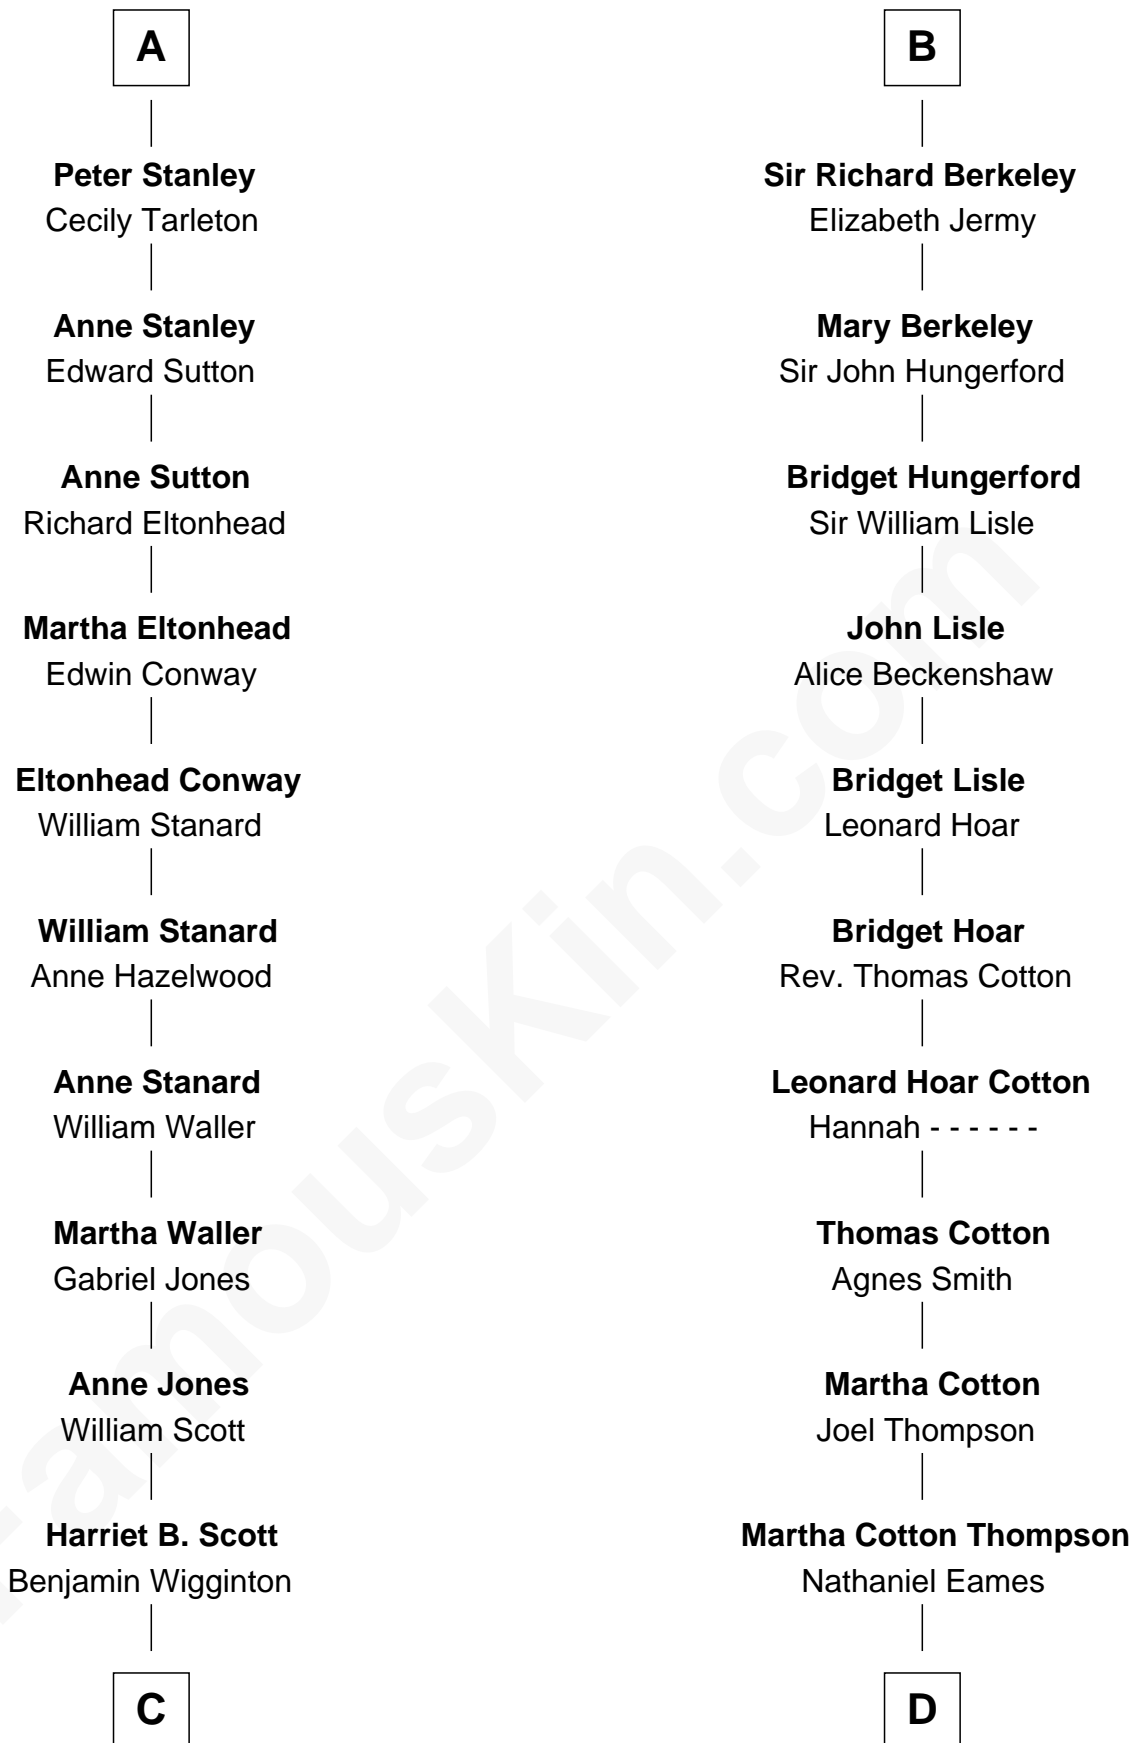

FamousKin.com

Relationship Chart of

Edith (Bolling) Wilson

First Lady of President Woodrow Wilson

18th cousin 1 time removed of

Emma Eames

Opera Singer

FamousKin.com