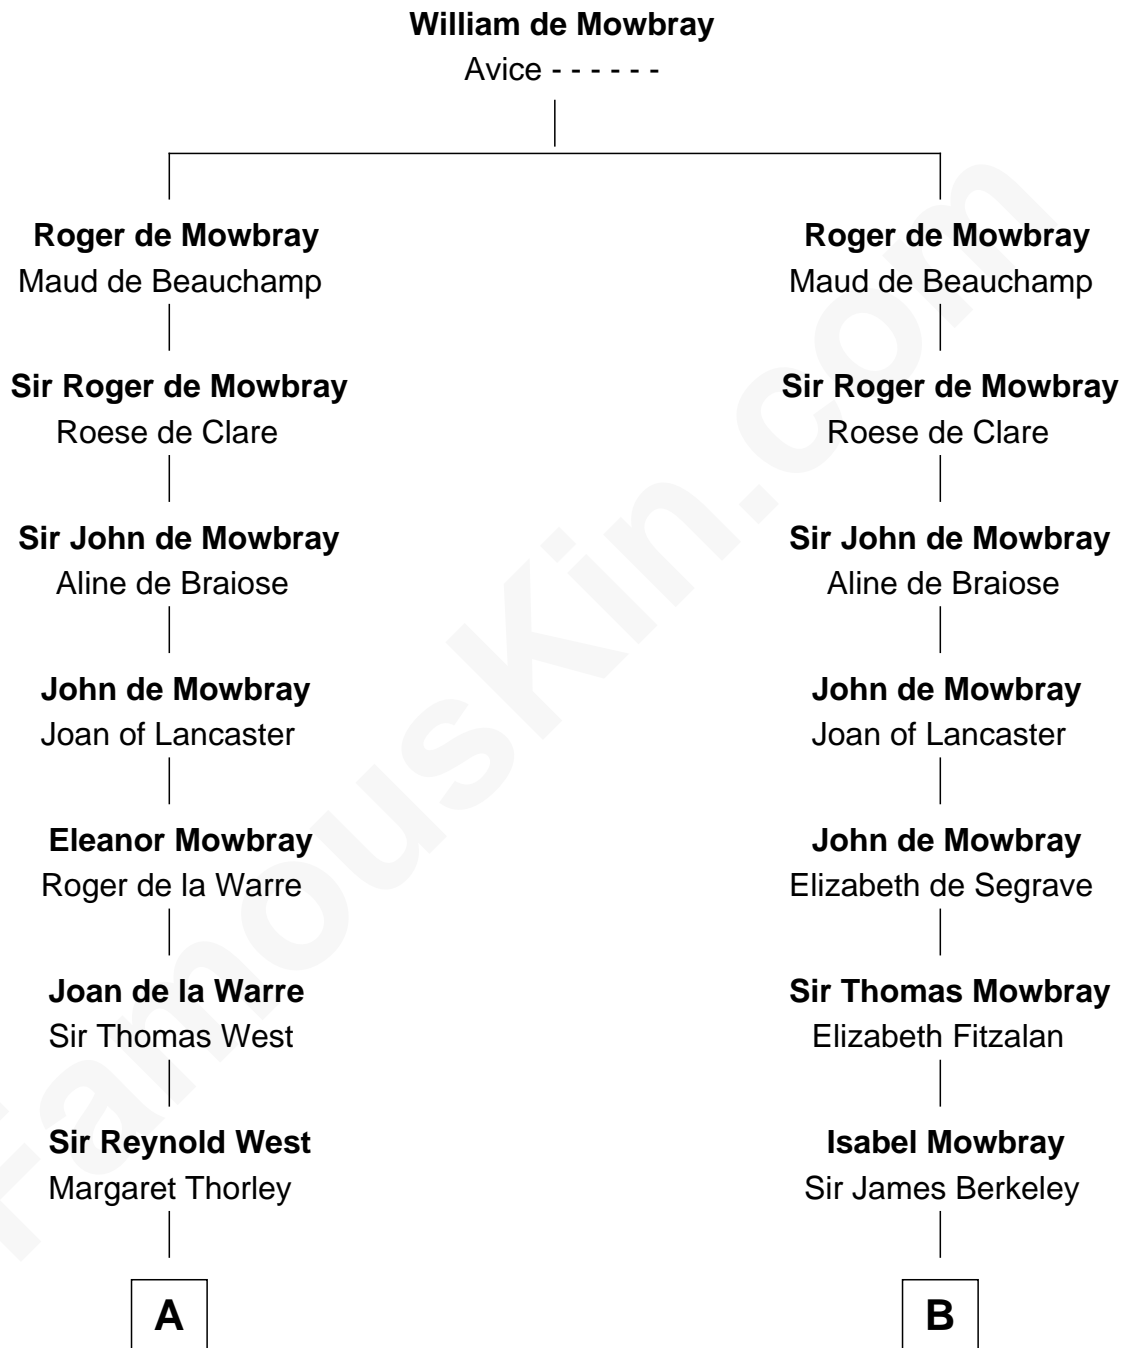

FamousKin.com

Relationship Chart of

Edith (Bolling) Wilson

First Lady of President Woodrow Wilson

21st cousin of

Emma Eames

Opera Singer

C

Martha Dandridge

Archibald Payne

Catherine Payne

Archibald Bolling

Archibald Bolling

Anne E. Wigginton

William Holcombe Bolling

Sarah Spiers White