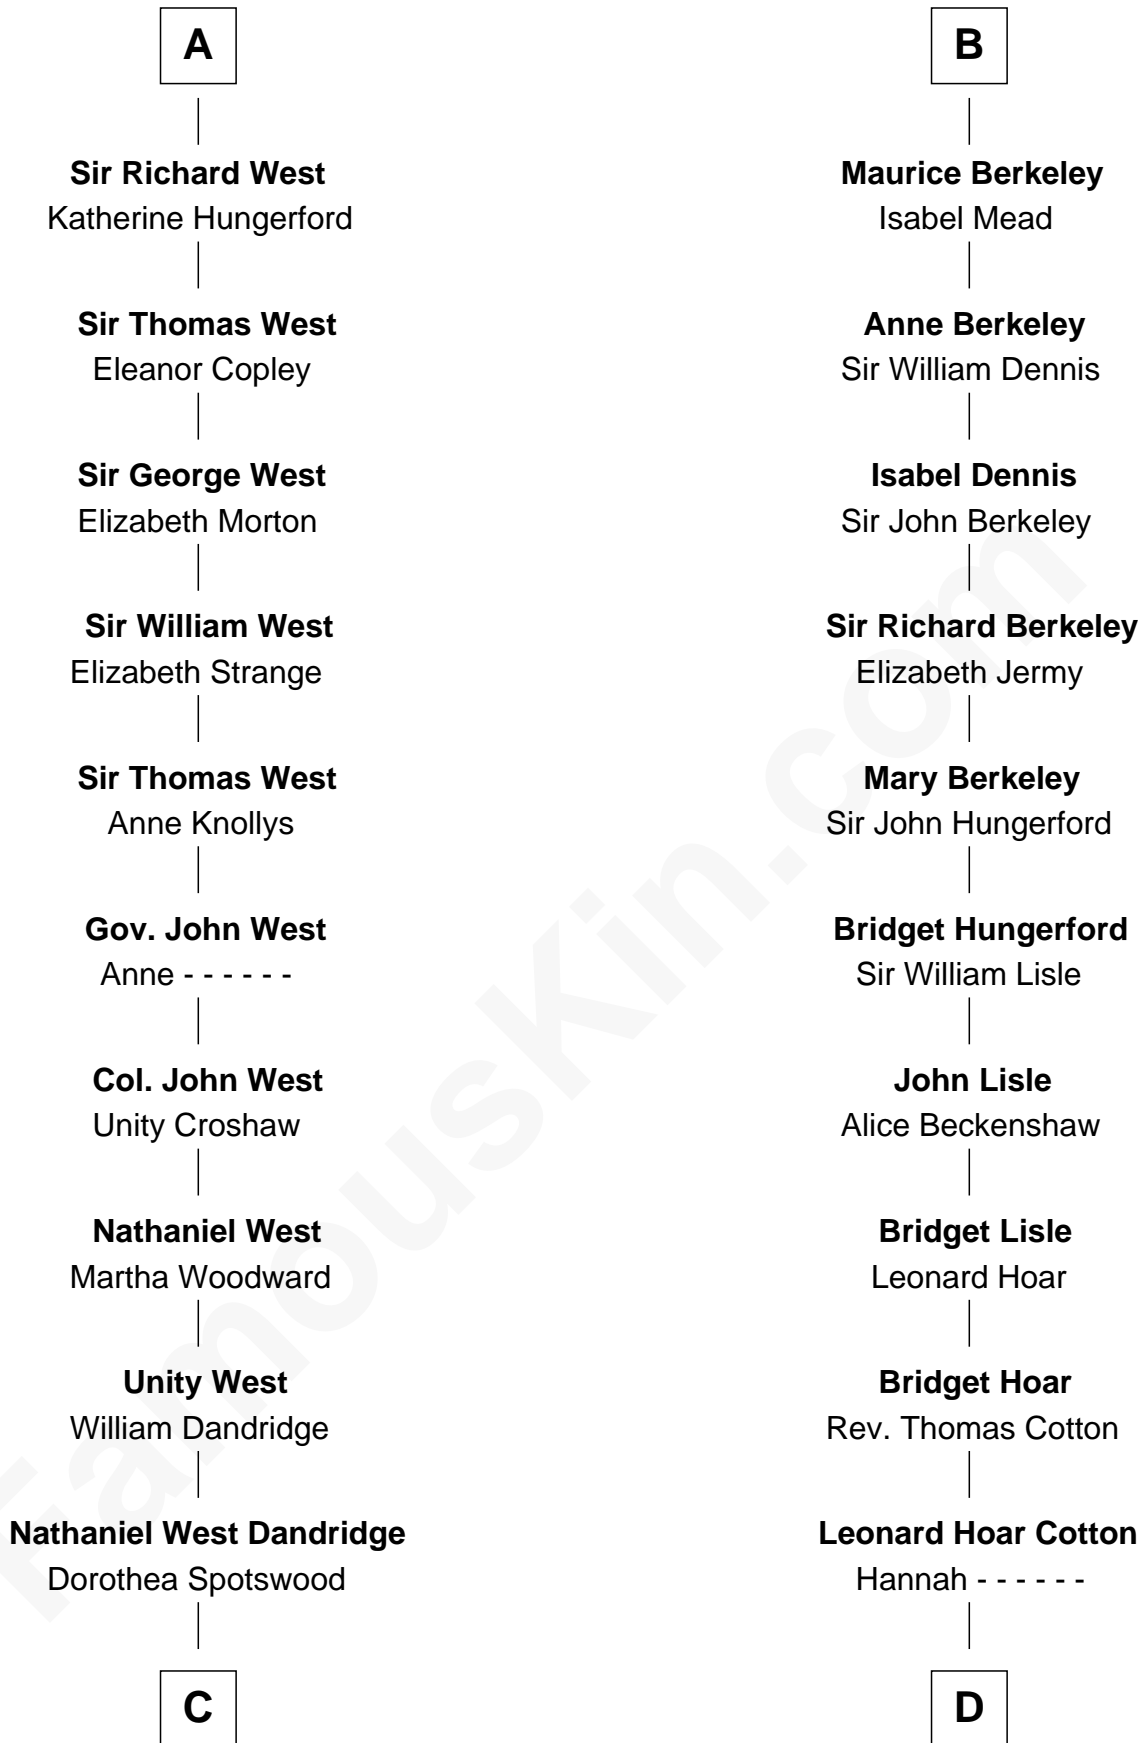

FamousKin.com

Relationship Chart of

Edith (Bolling) Wilson

First Lady of President Woodrow Wilson

21st cousin of

Emma Eames

Opera Singer

C

Martha Dandridge

Archibald Payne

Catherine Payne

Archibald Bolling

Archibald Bolling

Anne E. Wigginton

William Holcombe Bolling

Sarah Spiers White

Edith (Bolling) Wilson

First Lady of Woodrow Wilson

D

Thomas Cotton

Agnes Smith

Martha Cotton

Joel Thompson

Martha Cotton Thompson