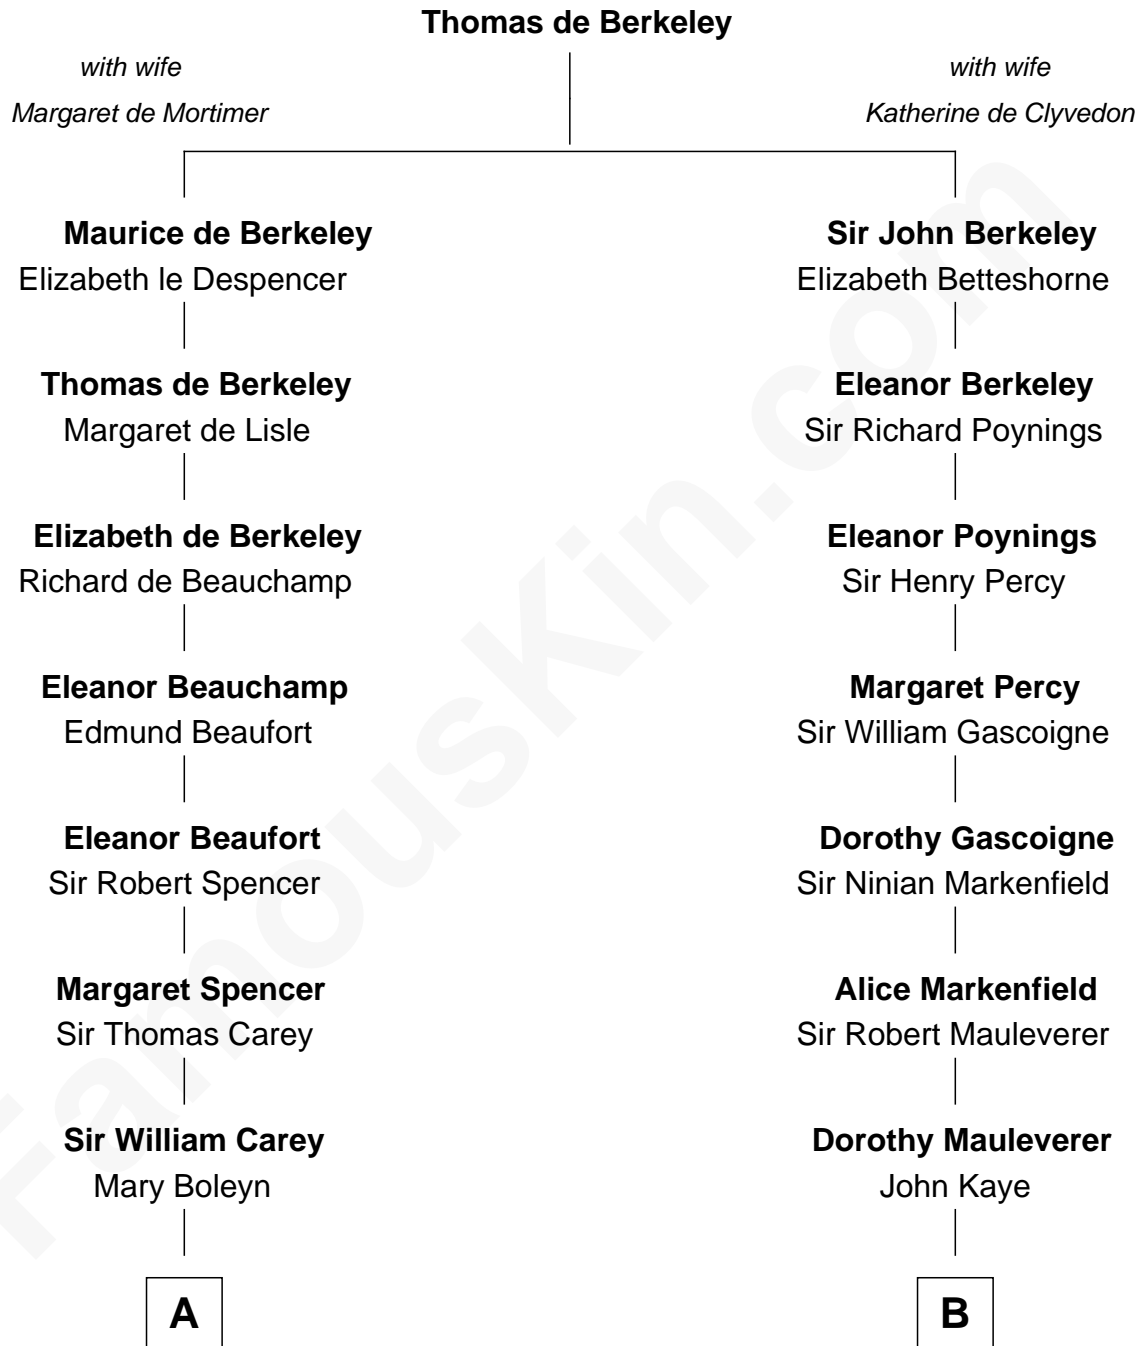

FamousKin.com

Relationship Chart of

Edith (Bolling) Wilson

First Lady of President Woodrow Wilson

16th cousin 2 times removed of

Horace Gray

U.S. Supreme Court Justice

C

William Holcombe Bolling

Sarah Spiers White

Edith (Bolling) Wilson

First Lady of Woodrow Wilson

FamousKin.com