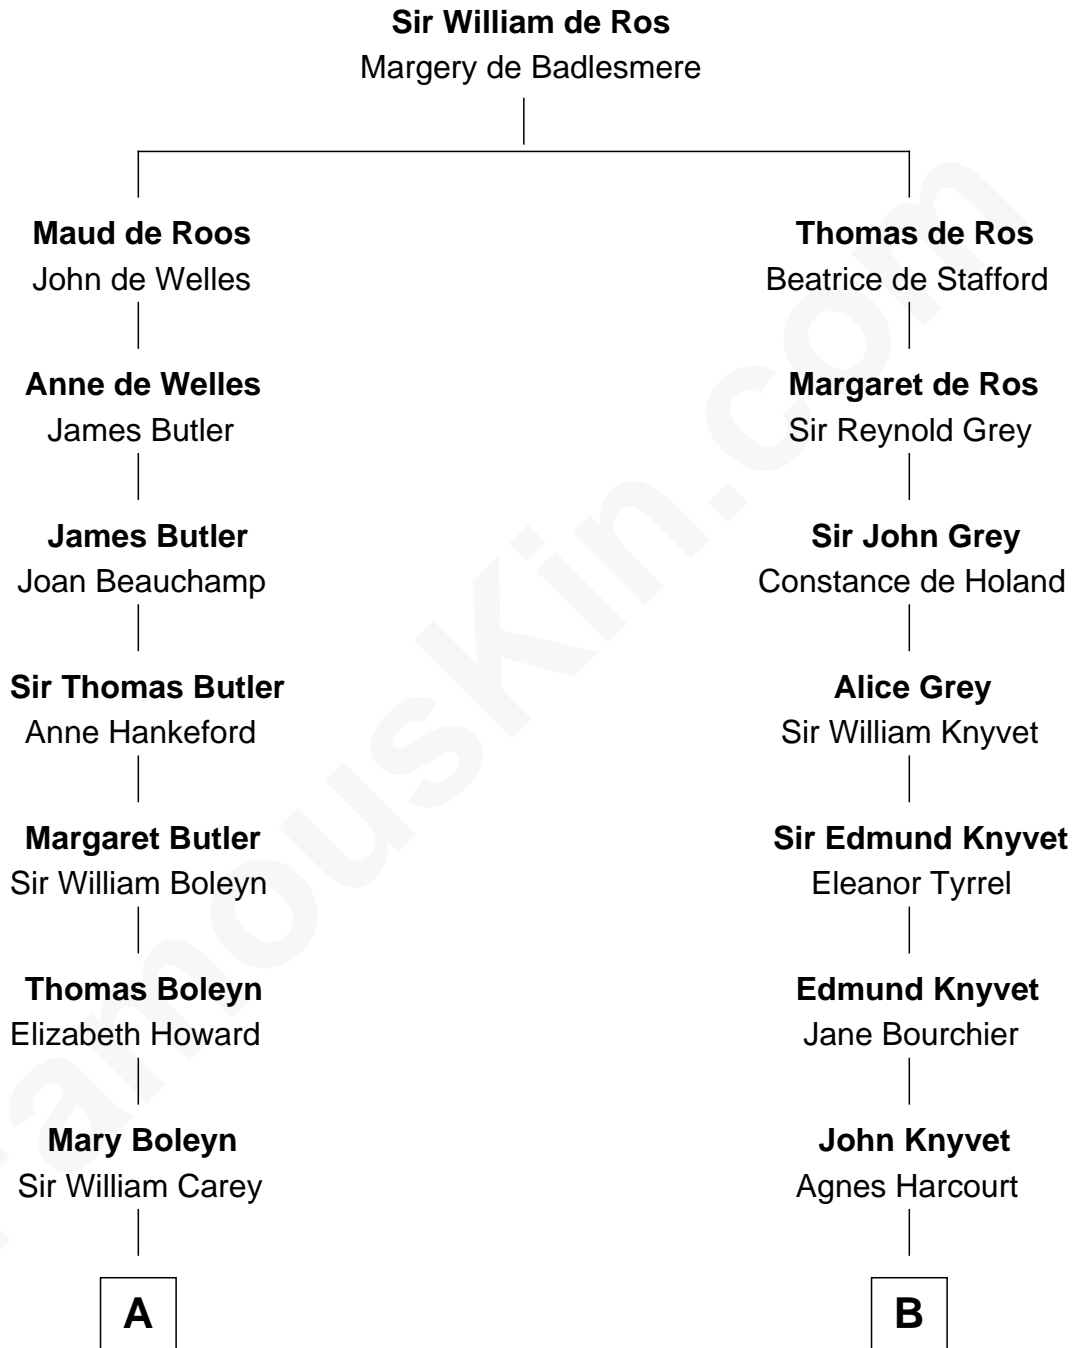

FamousKin.com

Relationship Chart of

Edith (Bolling) Wilson

First Lady of President Woodrow Wilson

16th cousin 2 times removed of

Horace Gray

U.S. Supreme Court Justice

C

William Holcombe Bolling

Sarah Spiers White

Edith (Bolling) Wilson

First Lady of Woodrow Wilson

FamousKin.com