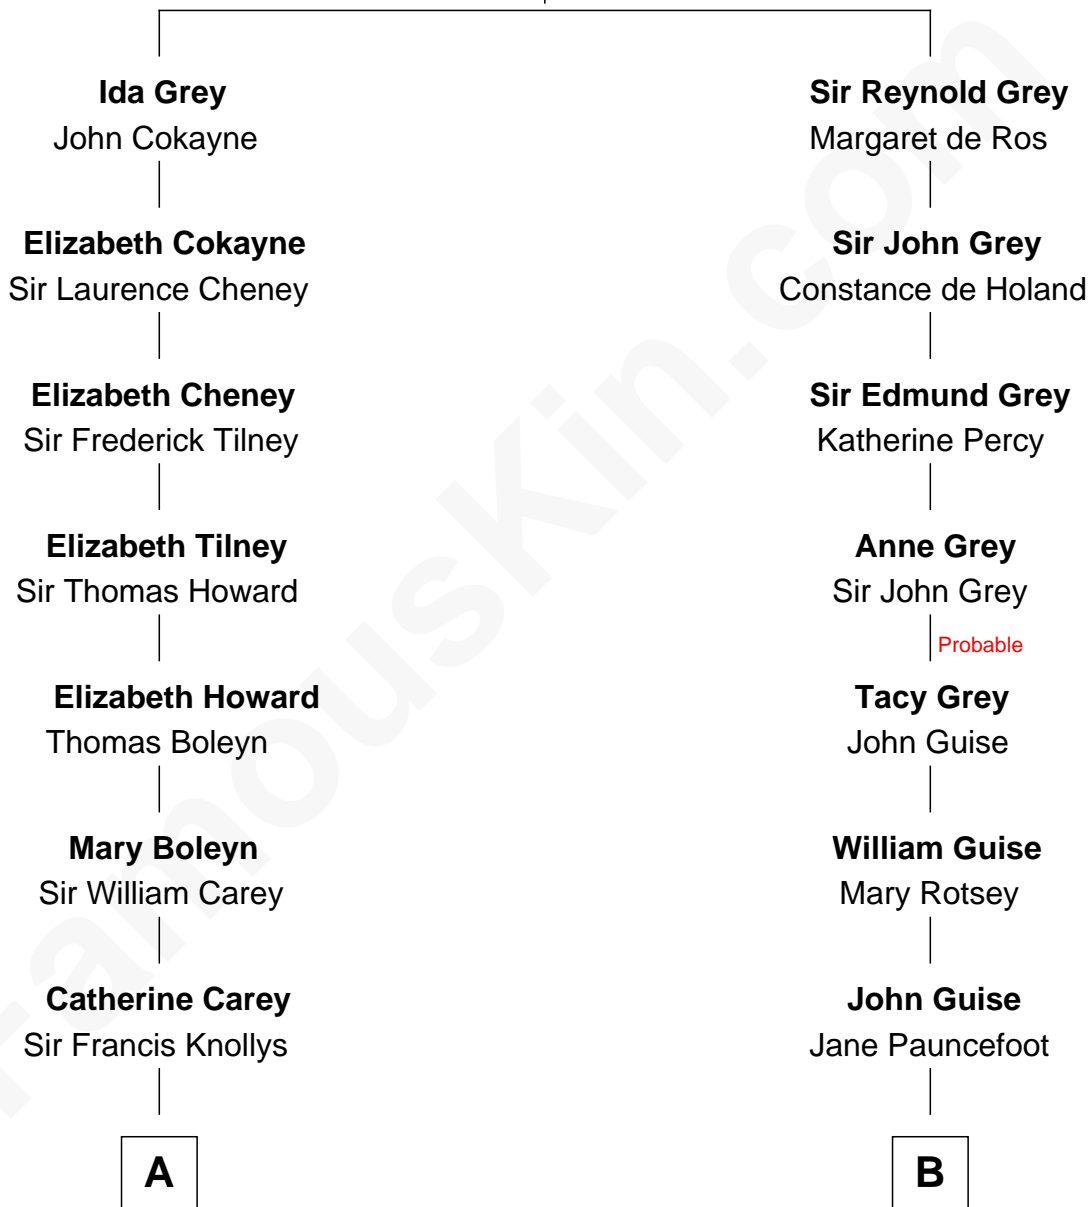

FamousKin.com

Relationship Chart of

Edith (Bolling) Wilson

First Lady of President Woodrow Wilson

17th cousin 2 times removed of

Linda Hunt

TV and Movie Actress

Sir Reynold de Grey
Eleanor le Strange