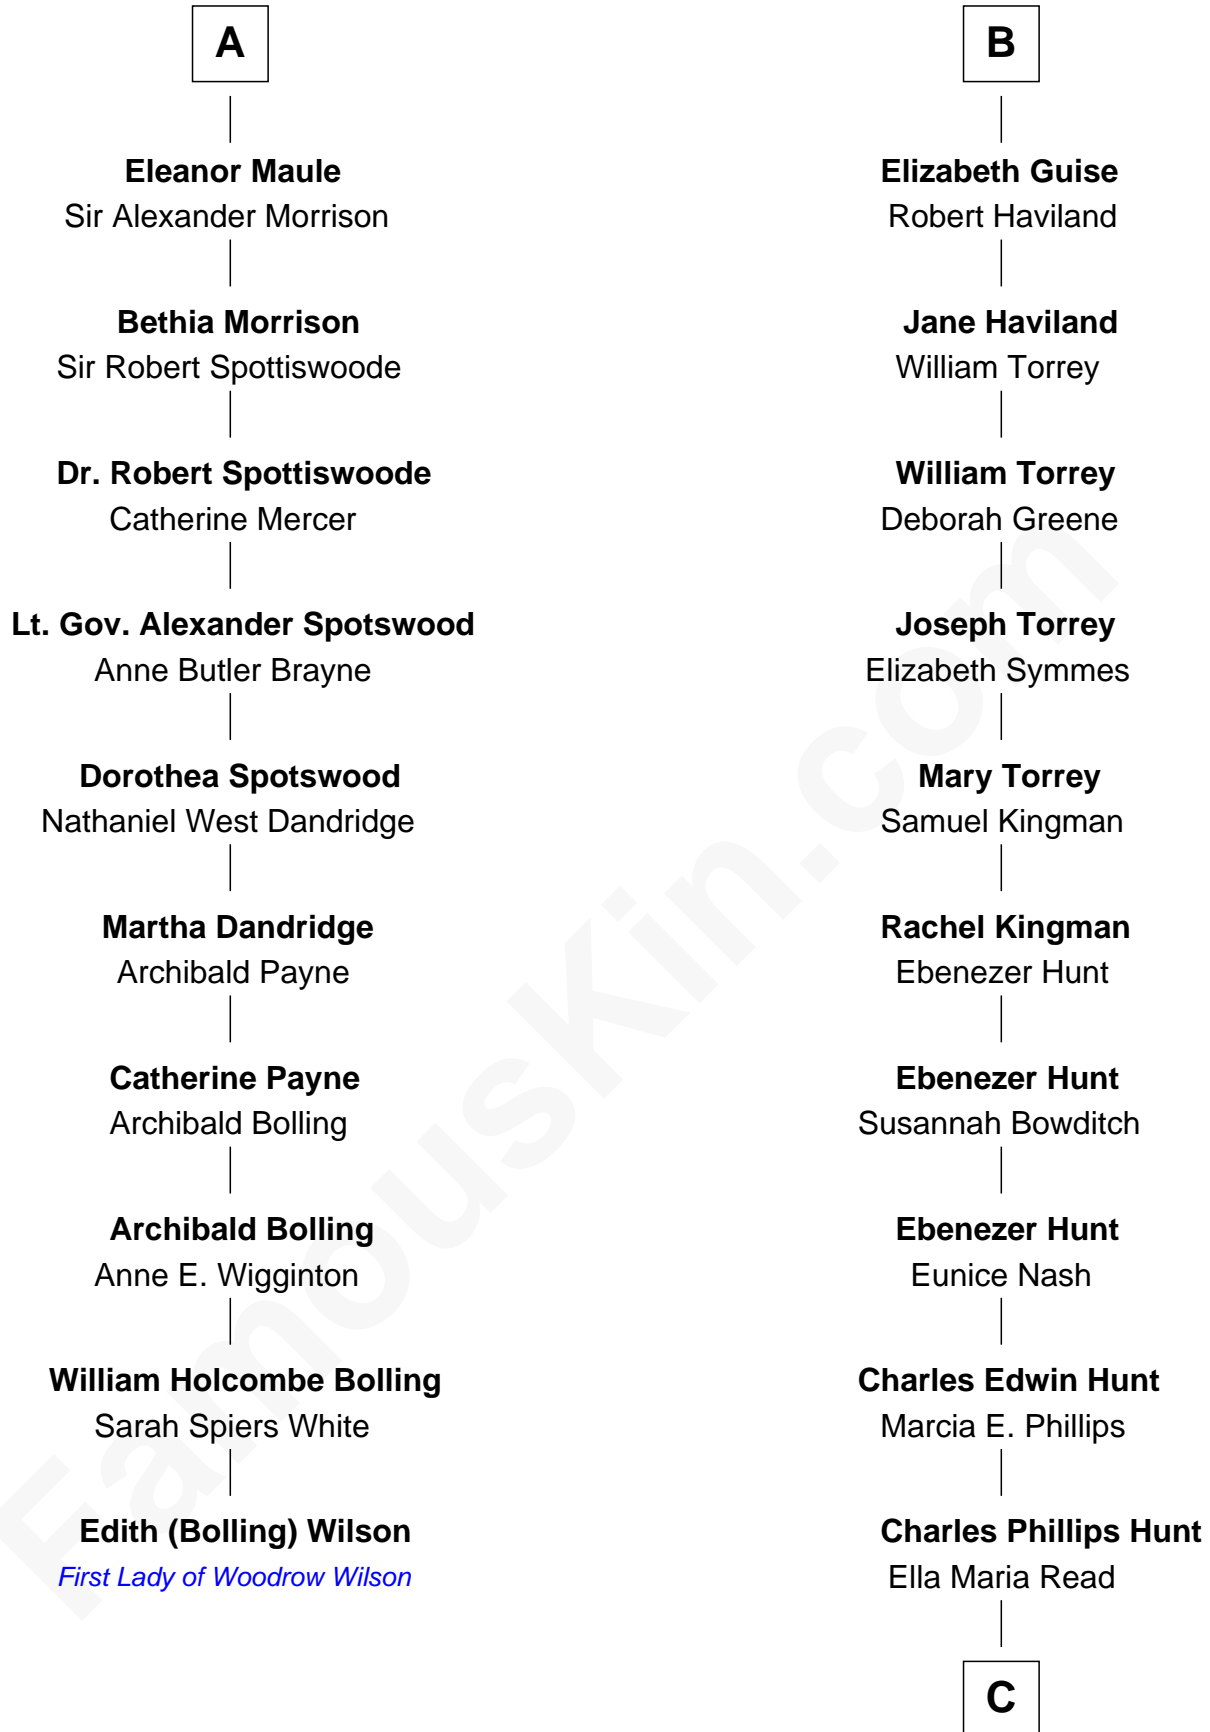

FamousKin.com

Relationship Chart of

Edith (Bolling) Wilson

First Lady of President Woodrow Wilson

16th cousin 3 times removed of

Linda Hunt

TV and Movie Actress

C