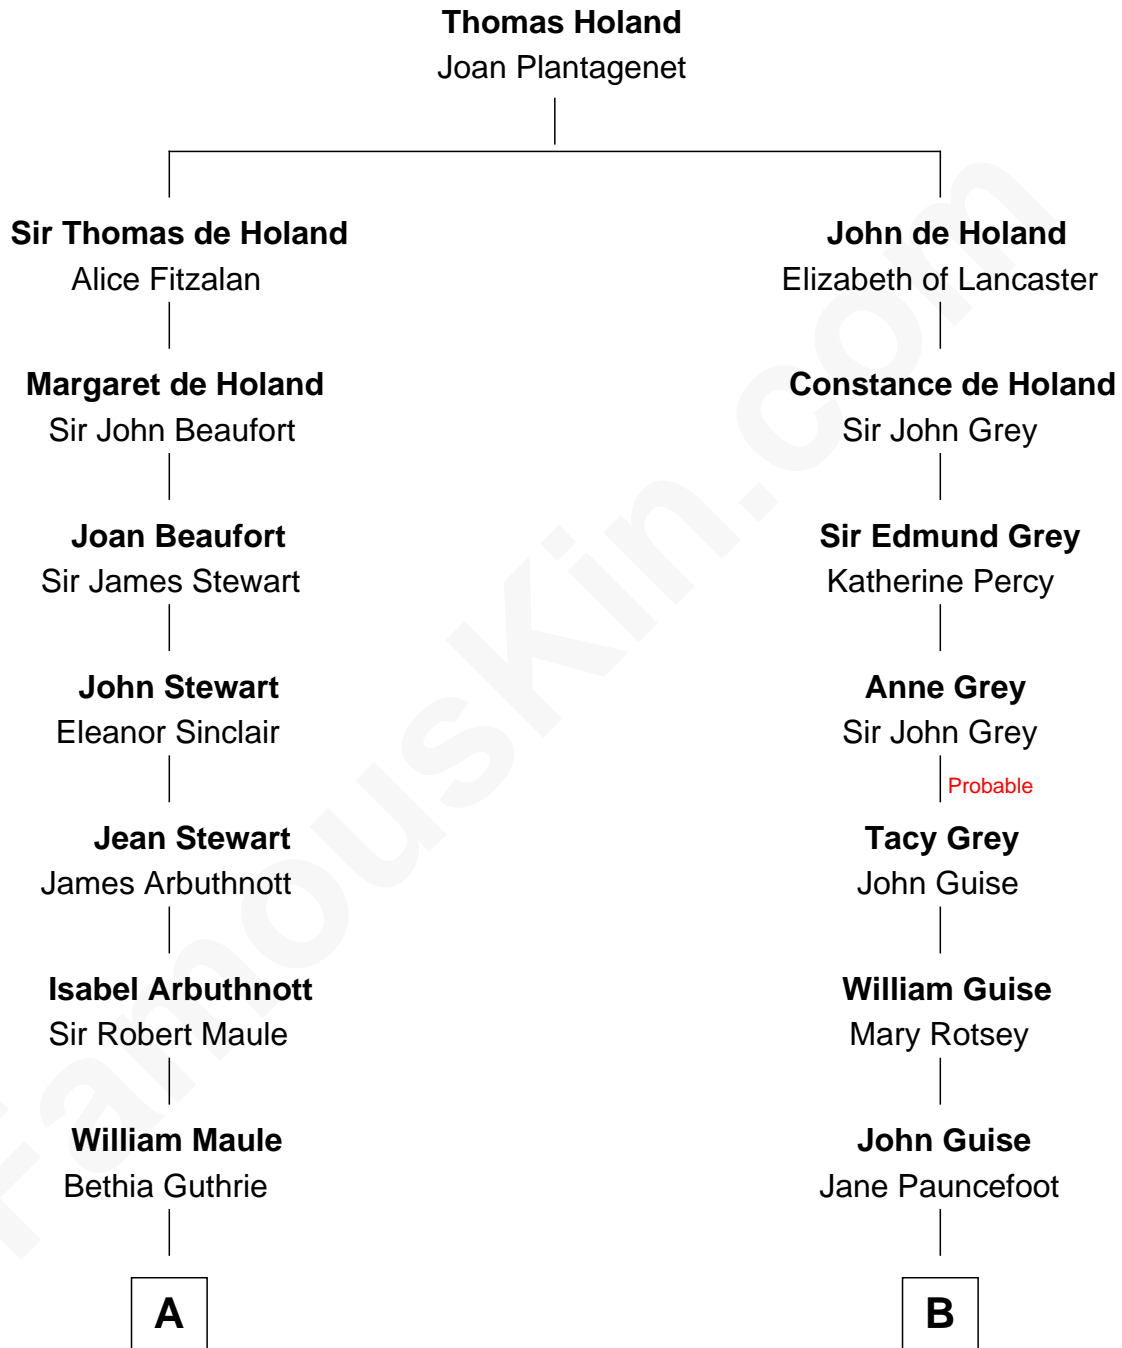

FamousKin.com

Relationship Chart of

Edith (Bolling) Wilson

First Lady of President Woodrow Wilson

16th cousin 3 times removed of

Linda Hunt

TV and Movie Actress

C