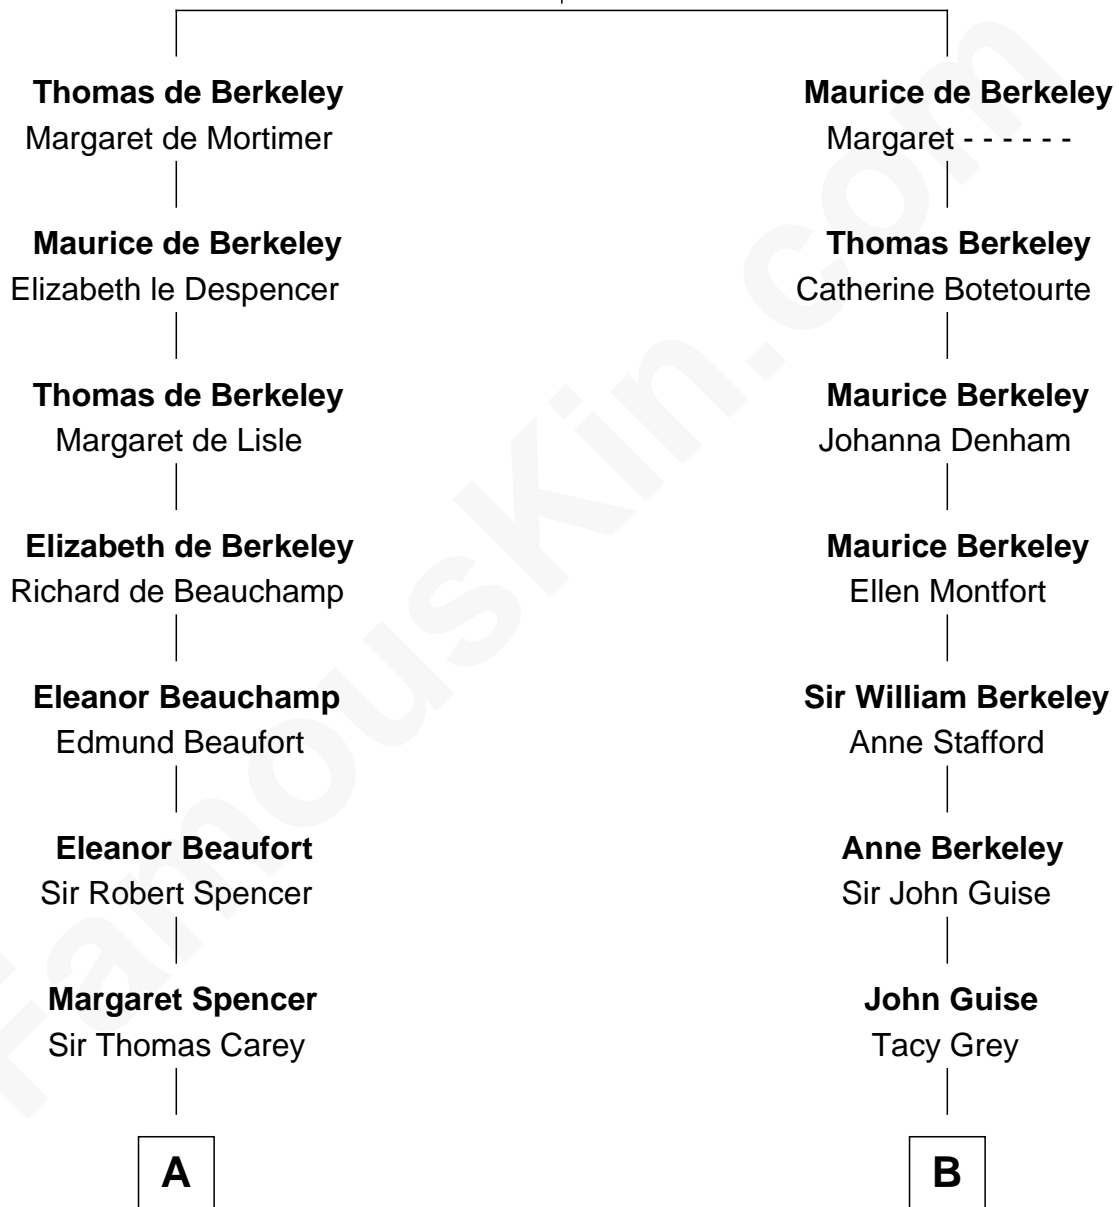

FamousKin.com

Relationship Chart of

Edith (Bolling) Wilson

First Lady of President Woodrow Wilson

19th cousin 2 times removed of

Linda Hunt

TV and Movie Actress

Sir Maurice de Berkeley

Eve la Zouche

C

Archibald Bolling
Anne E. Wigginton

William Holcombe Bolling
Sarah Spiers White

Edith (Bolling) Wilson
First Lady of Woodrow Wilson

D

Charles Edwin Hunt
Marcia E. Phillips

Charles Phillips Hunt
Ella Maria Read