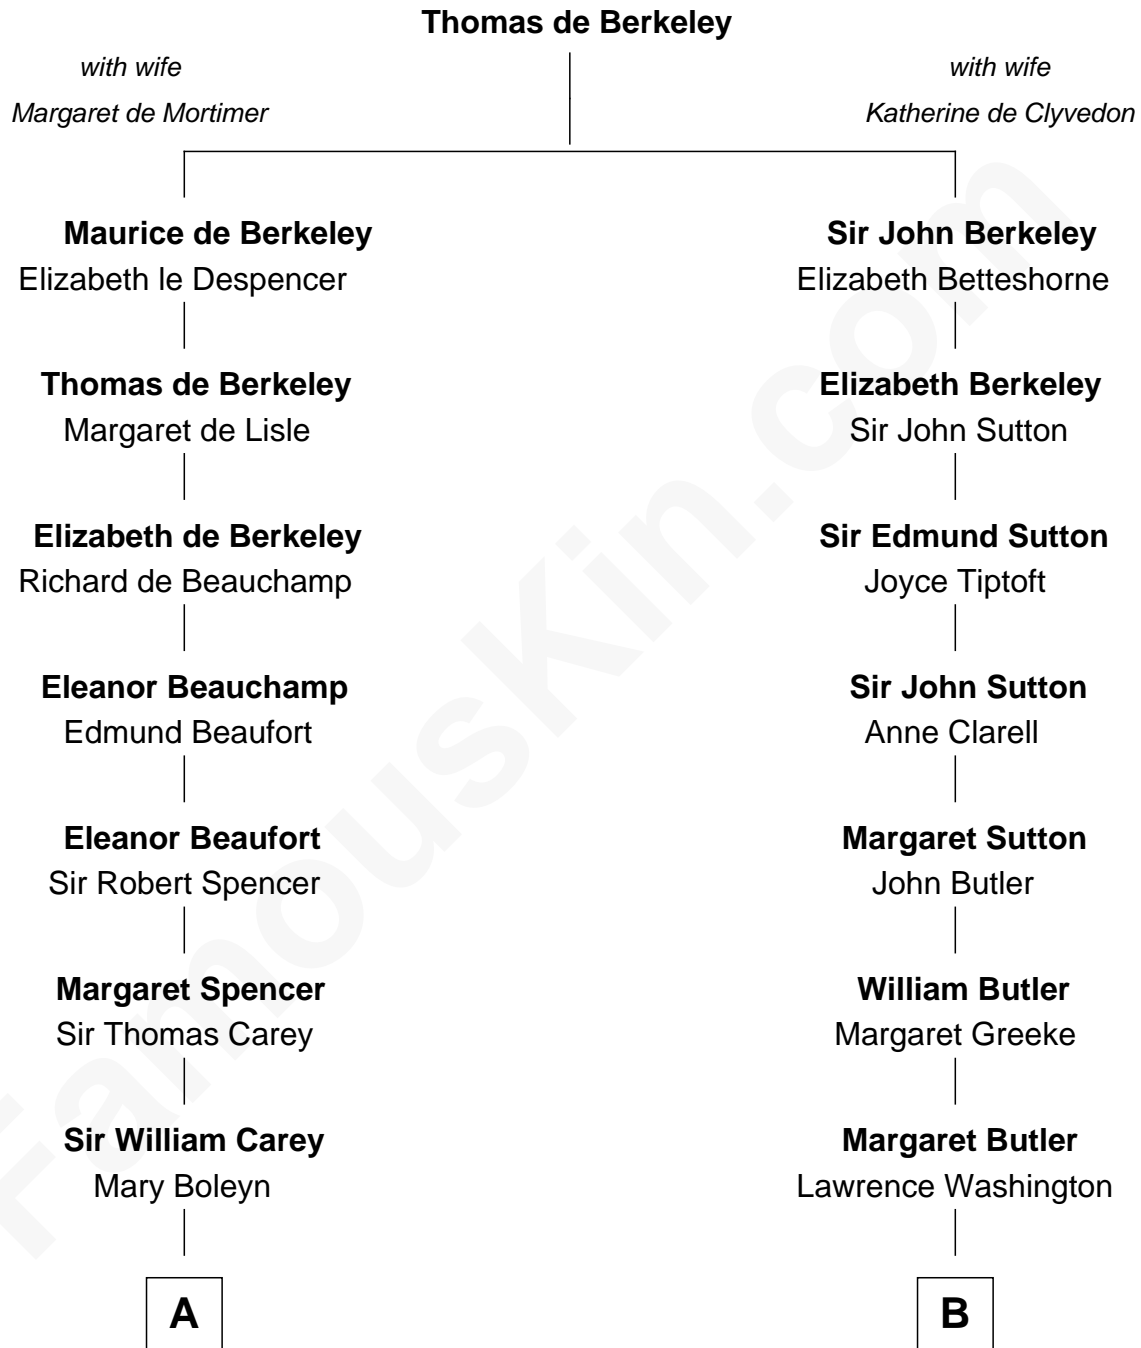

FamousKin.com

Relationship Chart of

Edith (Bolling) Wilson

First Lady of President Woodrow Wilson

17th cousin 1 time removed of

General George S. Patton

U.S. Army - World War II

C

William Holcombe Bolling

Sarah Spiers White

Edith (Bolling) Wilson

First Lady of Woodrow Wilson

FamousKin.com