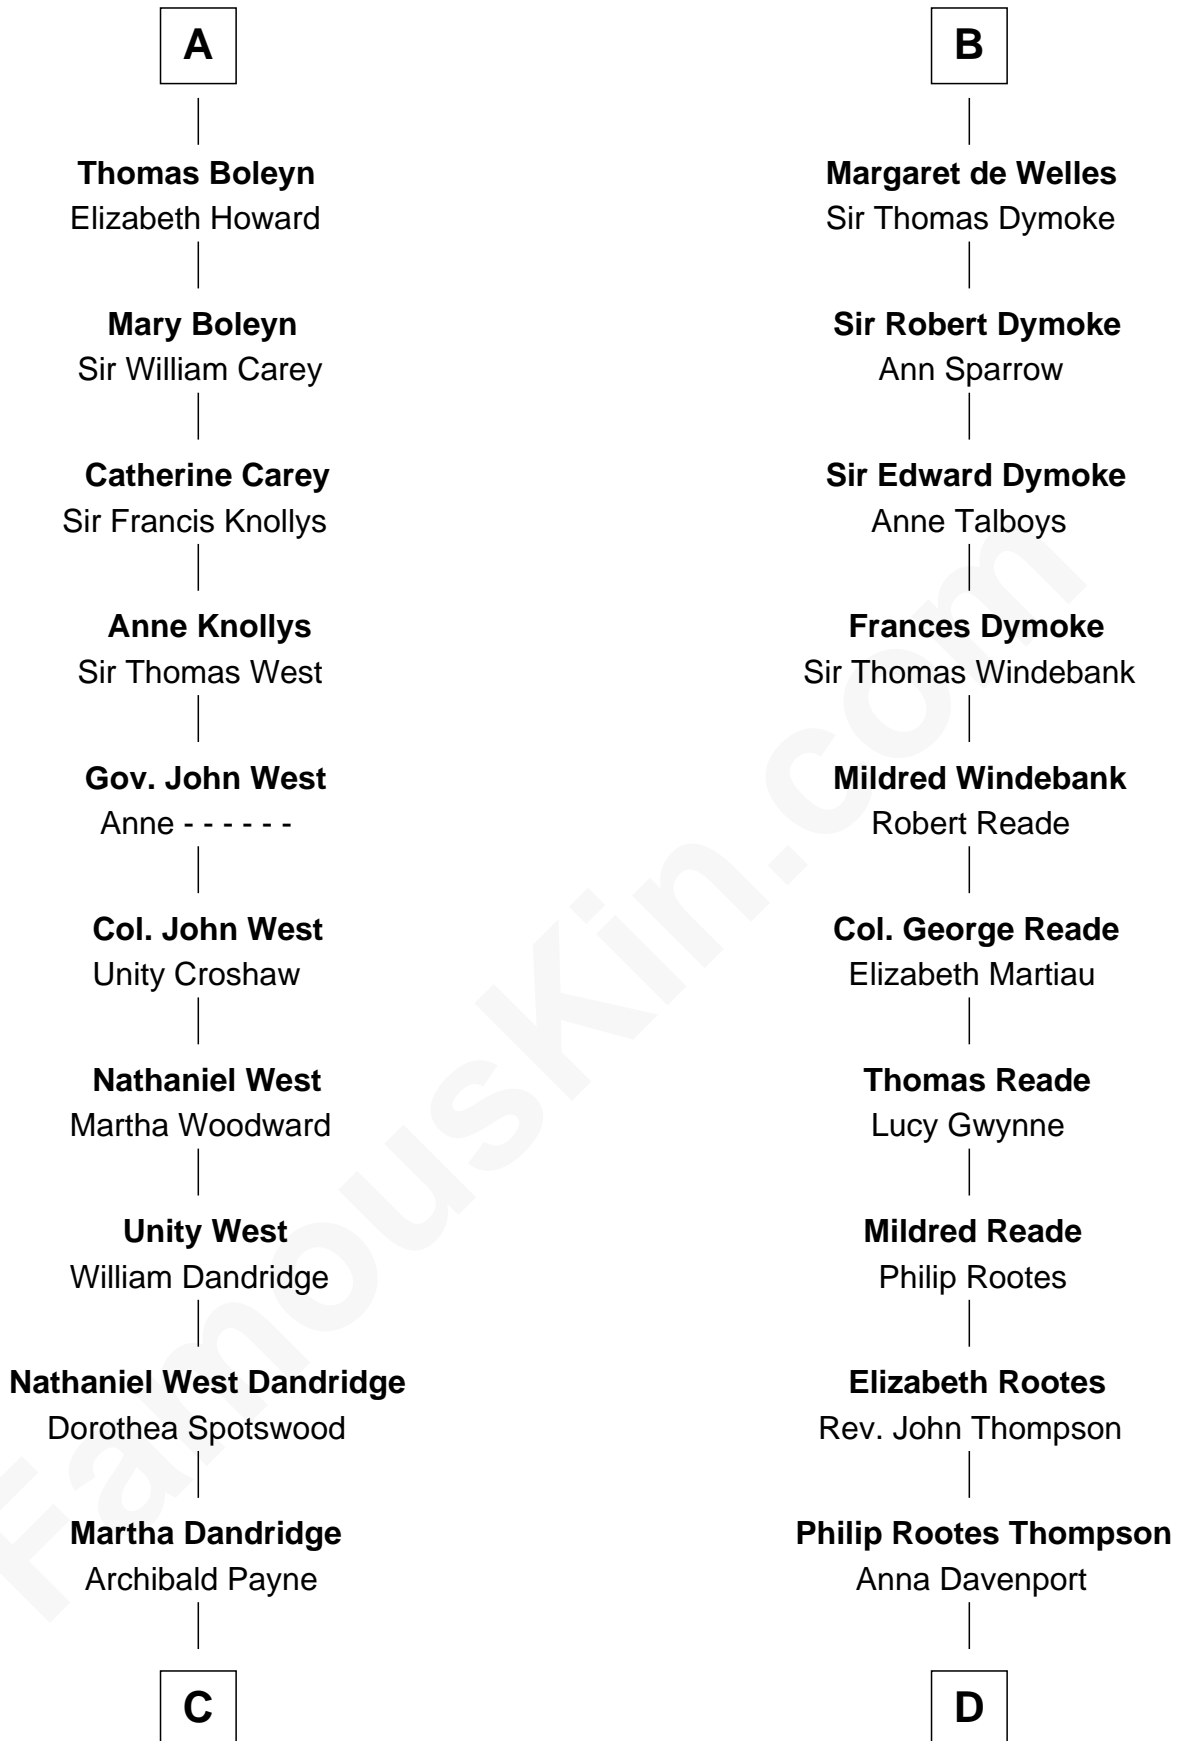

FamousKin.com

Relationship Chart of

Edith (Bolling) Wilson

First Lady of President Woodrow Wilson

20th cousin 1 time removed of

General George S. Patton

U.S. Army - World War II

C

Catherine Payne
Archibald Bolling

Archibald Bolling
Anne E. Wigginton

William Holcombe Bolling
Sarah Spiers White

Edith (Bolling) Wilson
First Lady of Woodrow Wilson

D

Eleanor Thompson
William Thorton

Susanna Thompson Thorton
Andrew Glassell