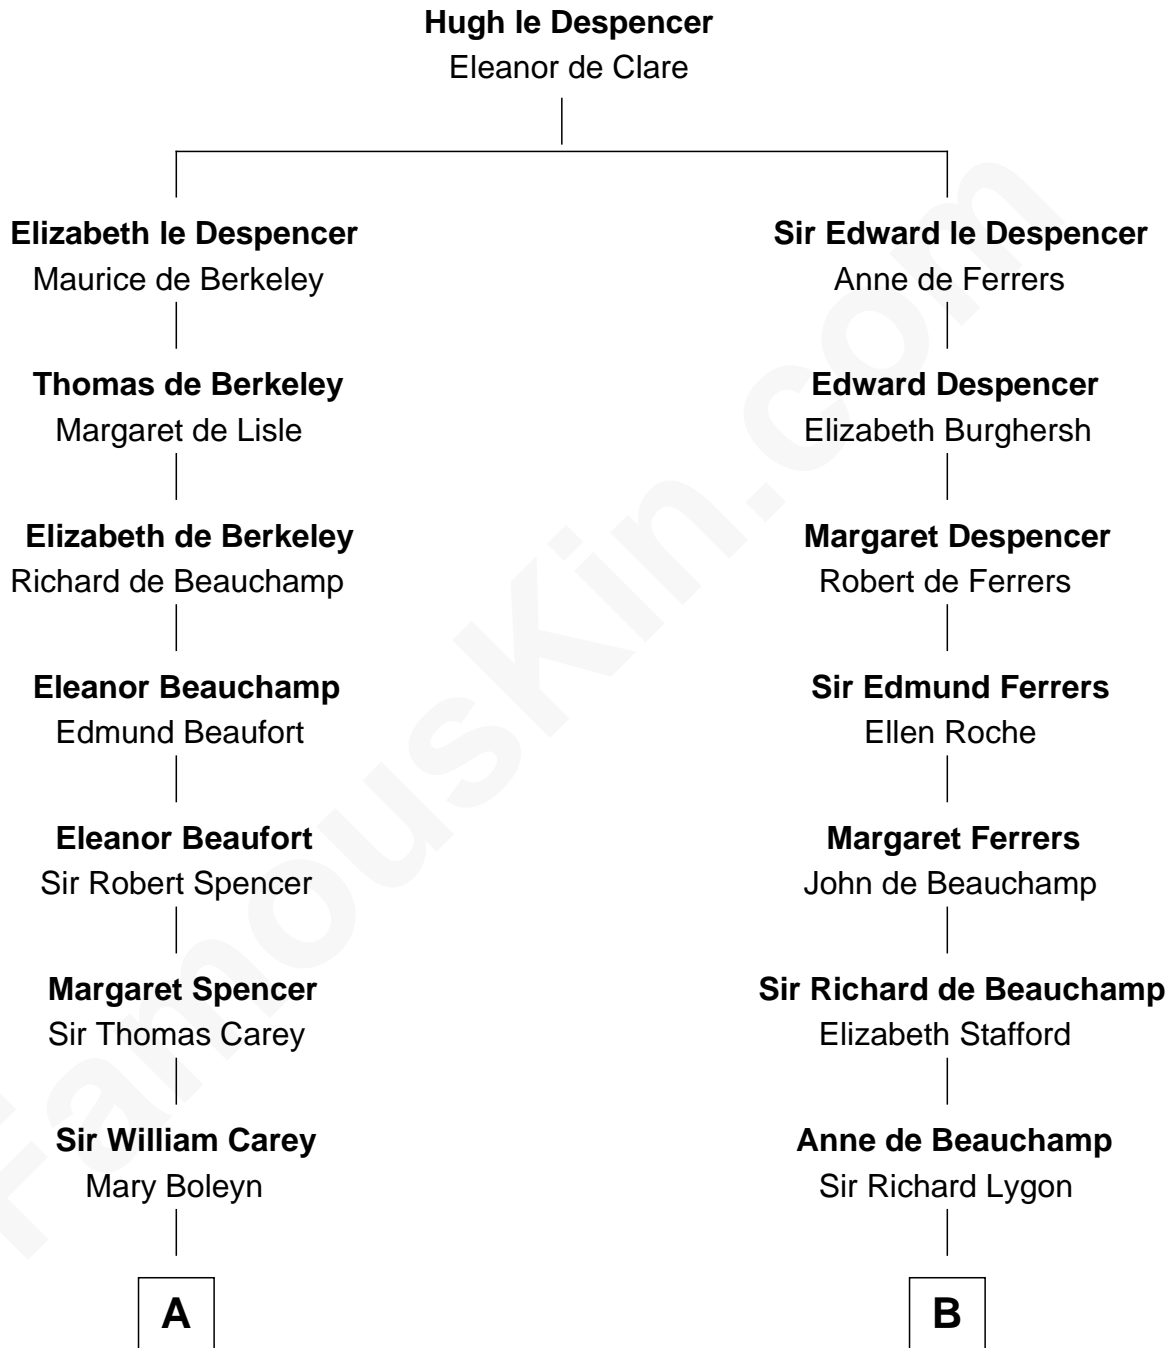

FamousKin.com

Relationship Chart of

Edith (Bolling) Wilson

First Lady of President Woodrow Wilson

18th cousin 3 times removed of

General George S. Patton

U.S. Army - World War II

C

William Holcombe Bolling

Sarah Spiers White

Edith (Bolling) Wilson

First Lady of Woodrow Wilson

D

William Thorton

Eleanor Thompson

Susanna Thompson Thorton