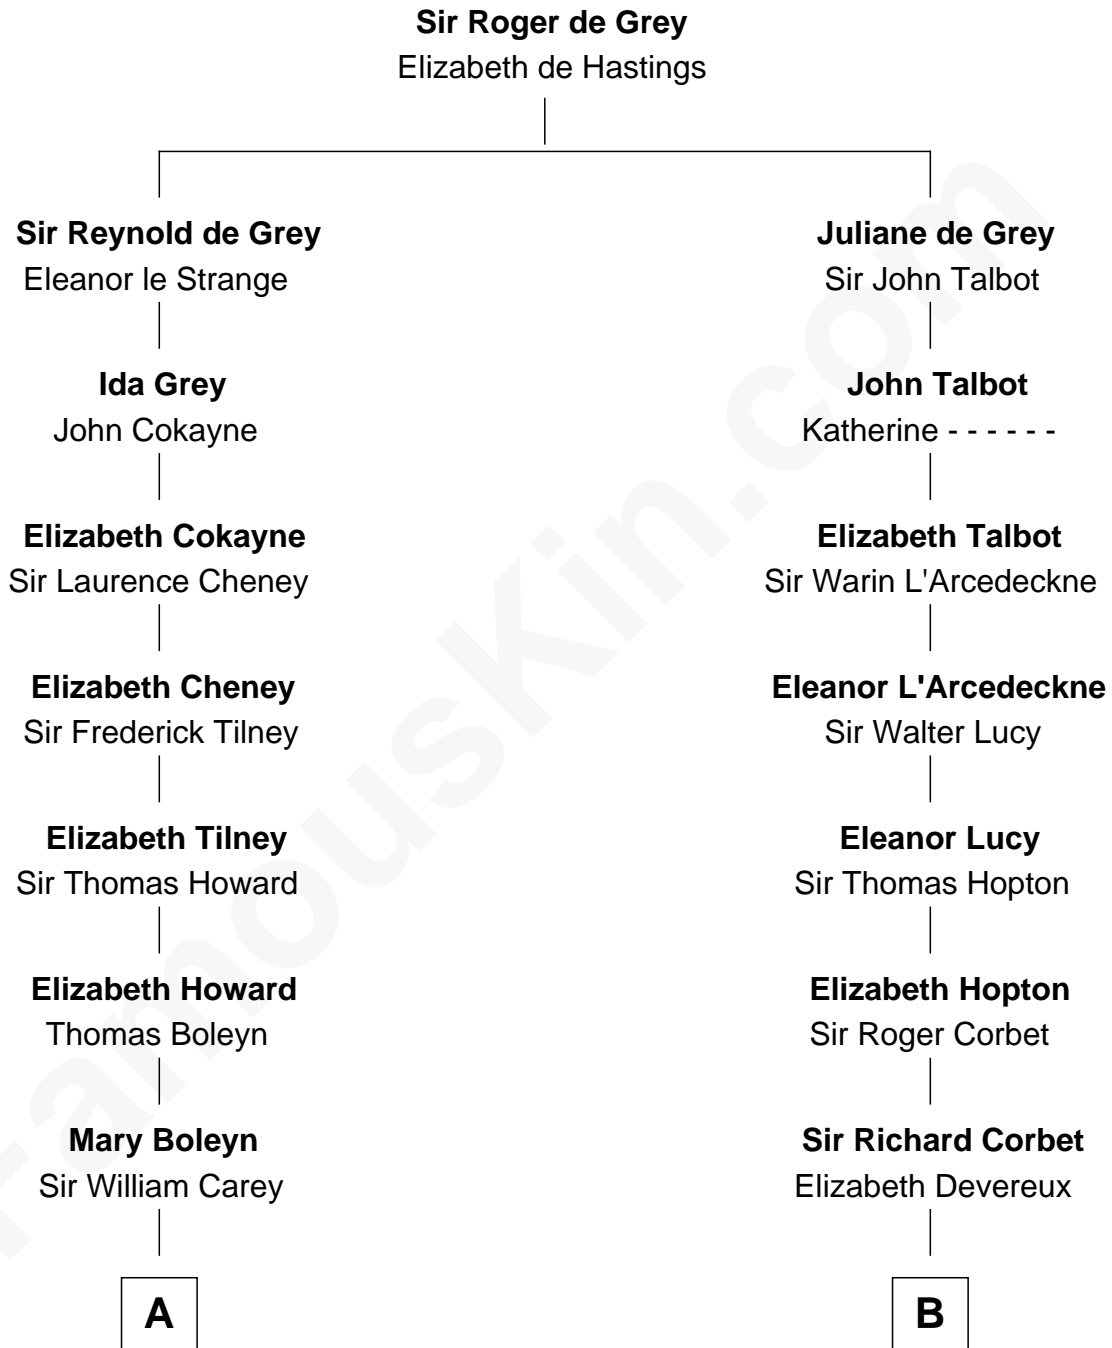

FamousKin.com

Relationship Chart of

Edith (Bolling) Wilson

First Lady of President Woodrow Wilson

18th cousin 3 times removed of

Lizzie Borden

Accused Murderess

C

William Holcombe Bolling

Sarah Spiers White

Edith (Bolling) Wilson

First Lady of Woodrow Wilson

D

Susanna Tripp

John Vinnicum

Sarah L. Vinnicum

Joseph Morse

Anthony Morse

Rhoda Morrison

Sarah Anthony Morse

Andrew Jackson Borden

Lizzie Borden

Accused Murderess

FamousKin.com