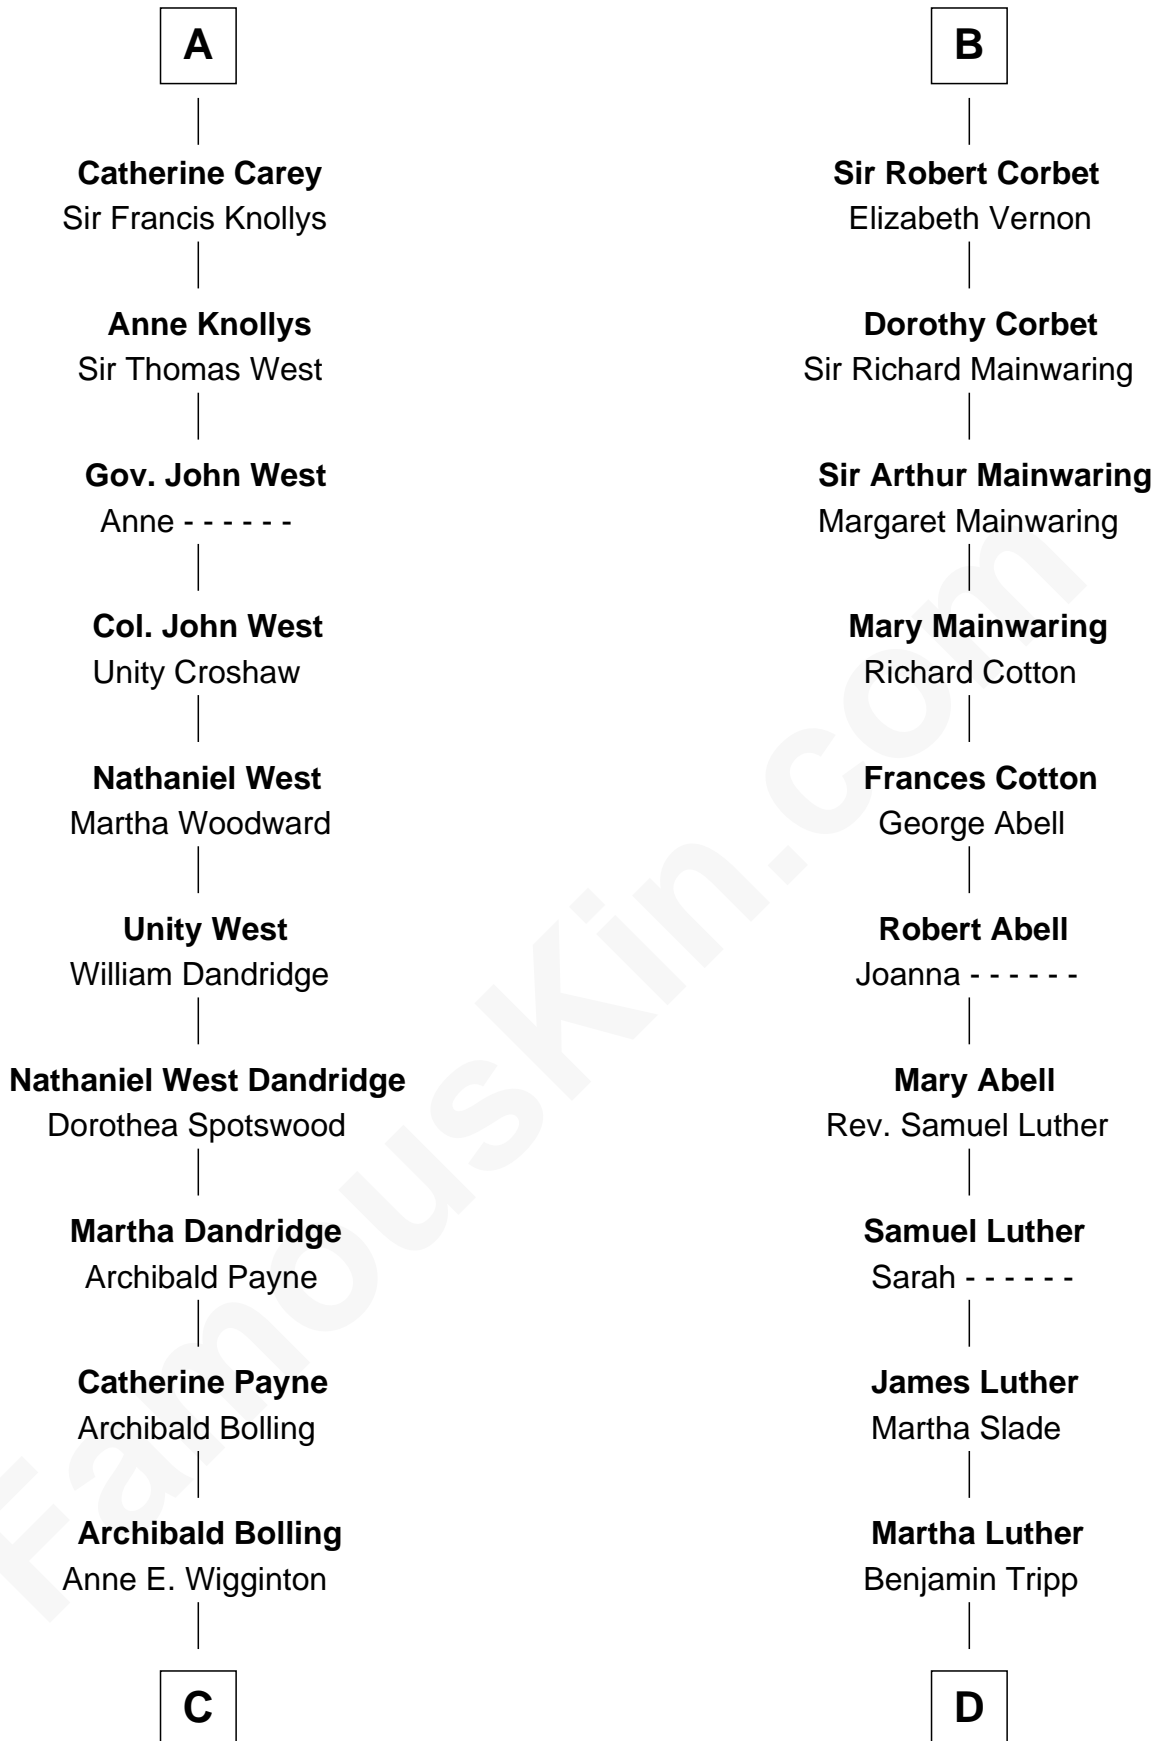

FamousKin.com

Relationship Chart of

Edith (Bolling) Wilson

First Lady of President Woodrow Wilson

18th cousin 3 times removed of

Lizzie Borden

Accused Murderess

C

William Holcombe Bolling

Sarah Spiers White

Edith (Bolling) Wilson

First Lady of Woodrow Wilson

D

Susanna Tripp

John Vinnicum

Sarah L. Vinnicum

Joseph Morse

Anthony Morse

Rhoda Morrison

Sarah Anthony Morse

Andrew Jackson Borden

Lizzie Borden

Accused Murderess

FamousKin.com