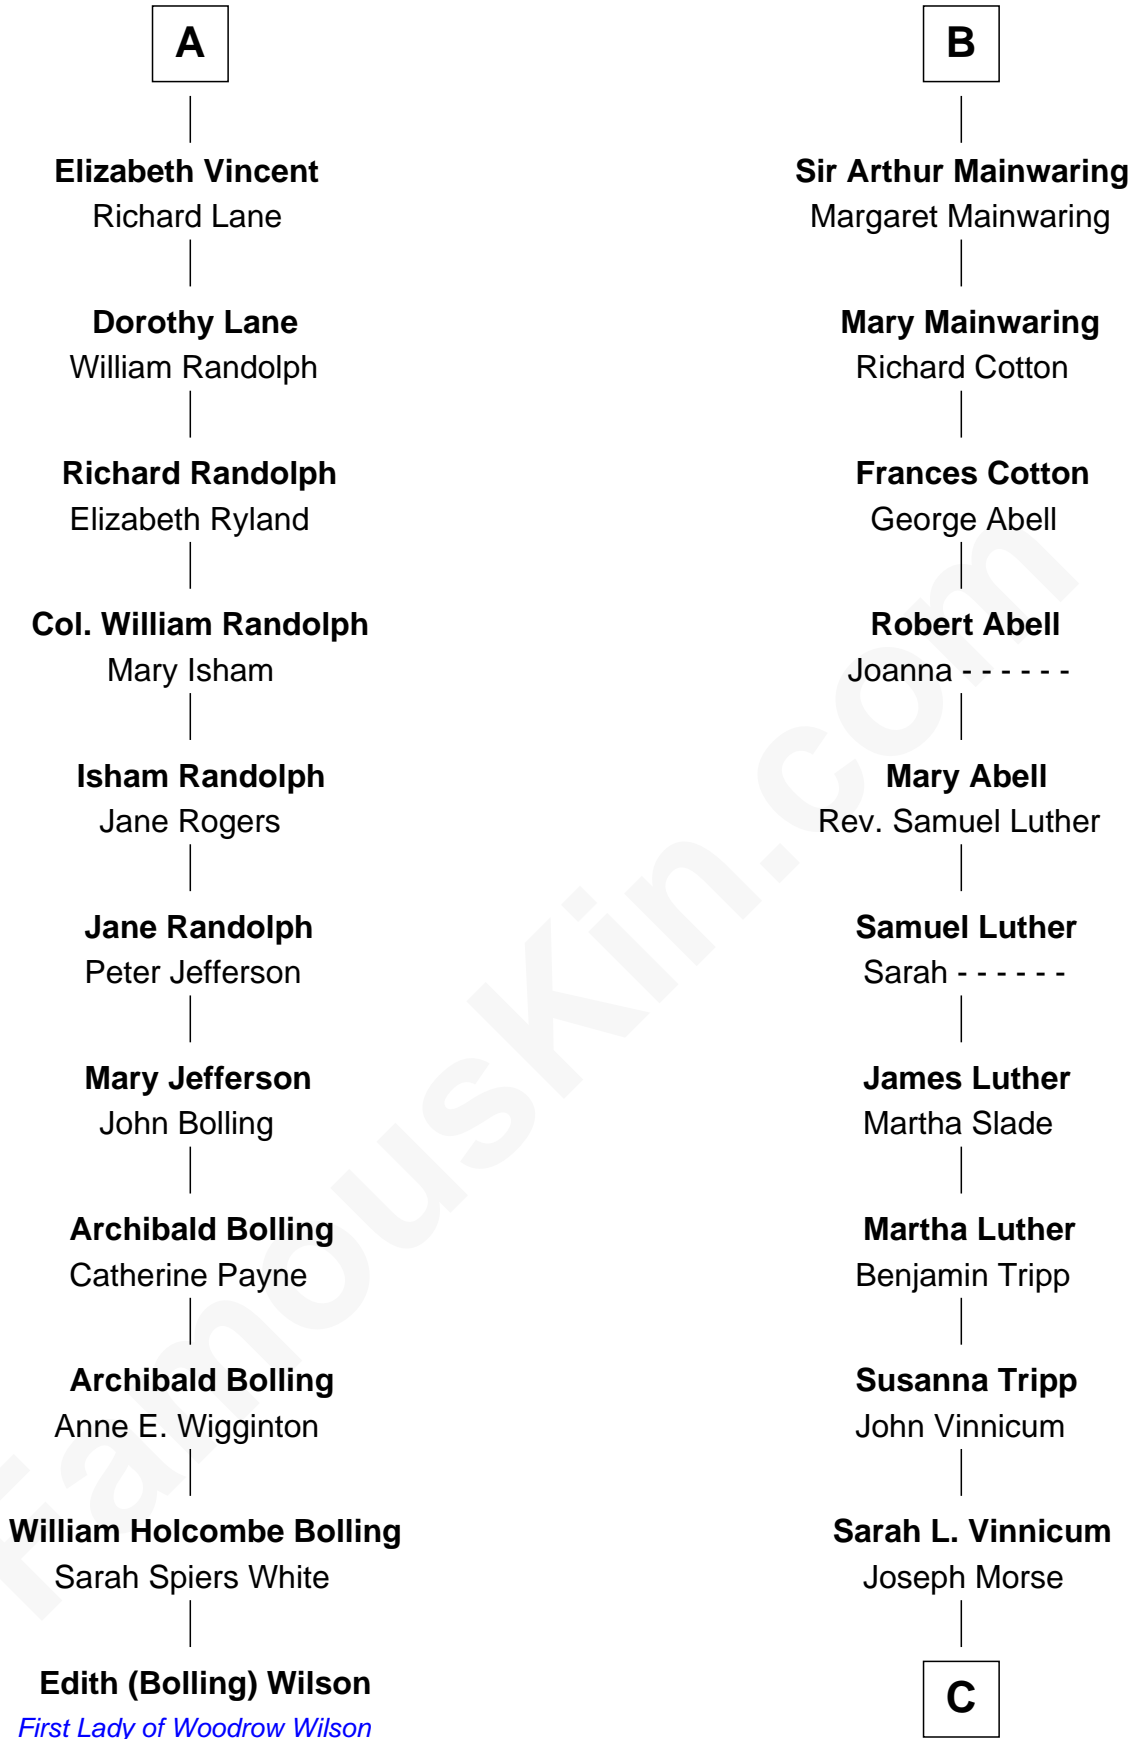

## Relationship Chart of

### Edith (Bolling) Wilson

*First Lady of President Woodrow Wilson*

17th cousin 2 times removed of

**Lizzie Borden**

*Accused Murderess*

**John de Mowbray**  
Elizabeth de Segrave

**C**

**Anthony Morse**

Rhoda Morrison

**Sarah Anthony Morse**

Andrew Jackson Borden

**Lizzie Borden**

*Accused Murderess*

FamousKin.com