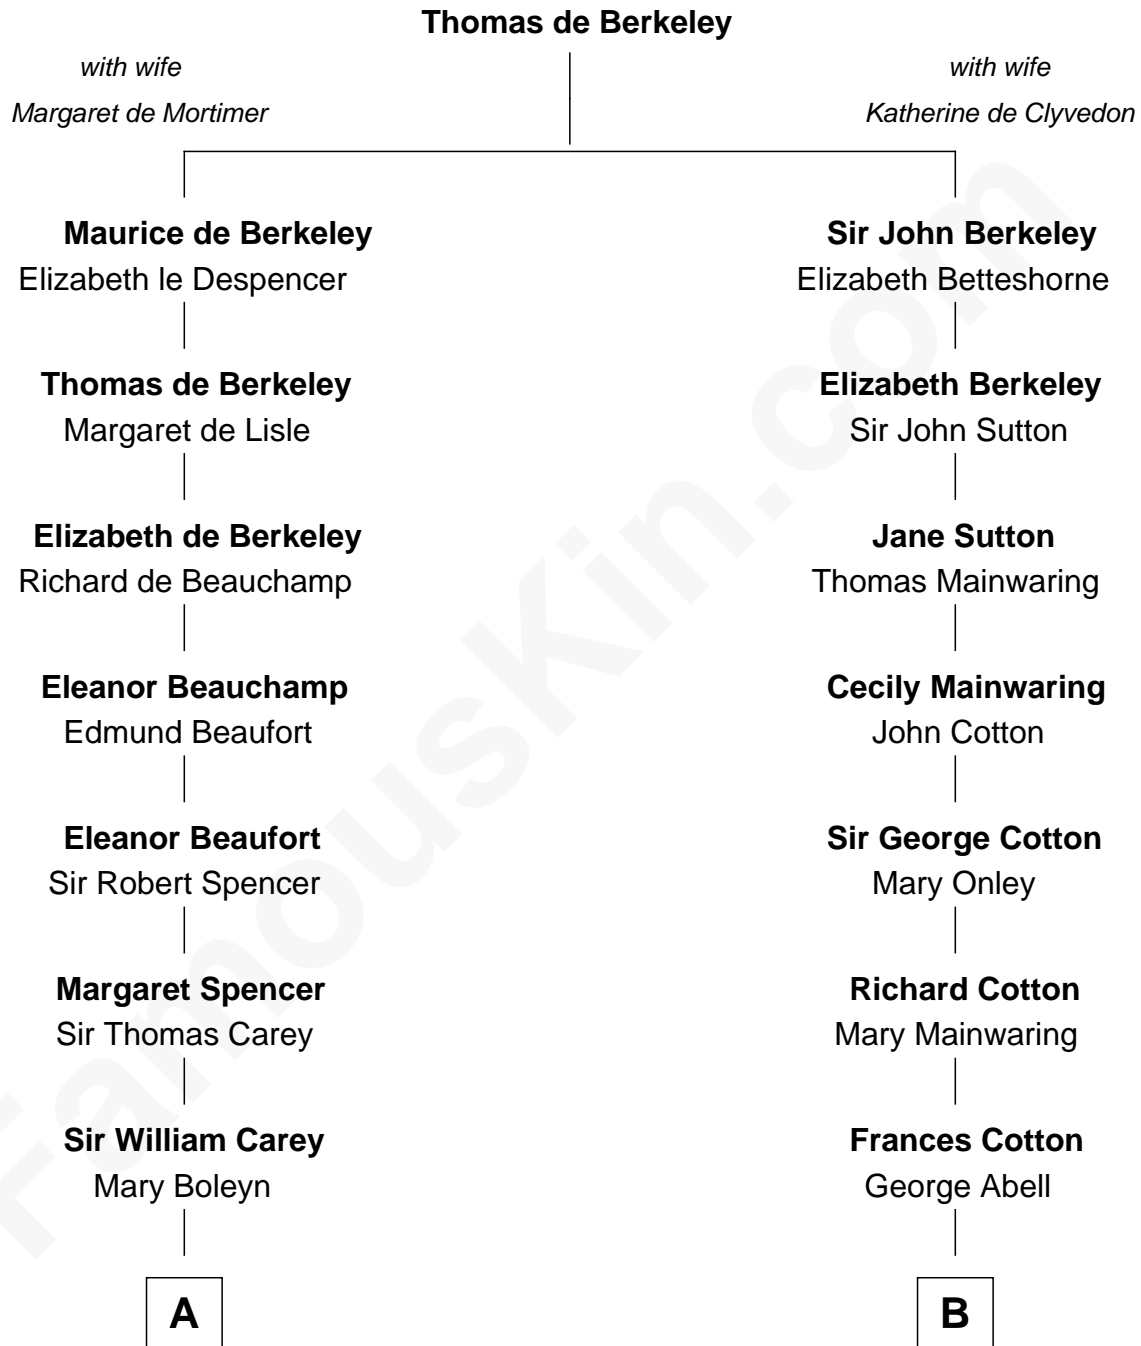

FamousKin.com

Relationship Chart of

Edith (Bolling) Wilson

First Lady of President Woodrow Wilson

17th cousin 1 time removed of

Elizabeth Montgomery
TV Actress - "Bewitched"

C

William Holcombe Bolling

Sarah Spiers White

Edith (Bolling) Wilson

First Lady of Woodrow Wilson

FamousKin.com