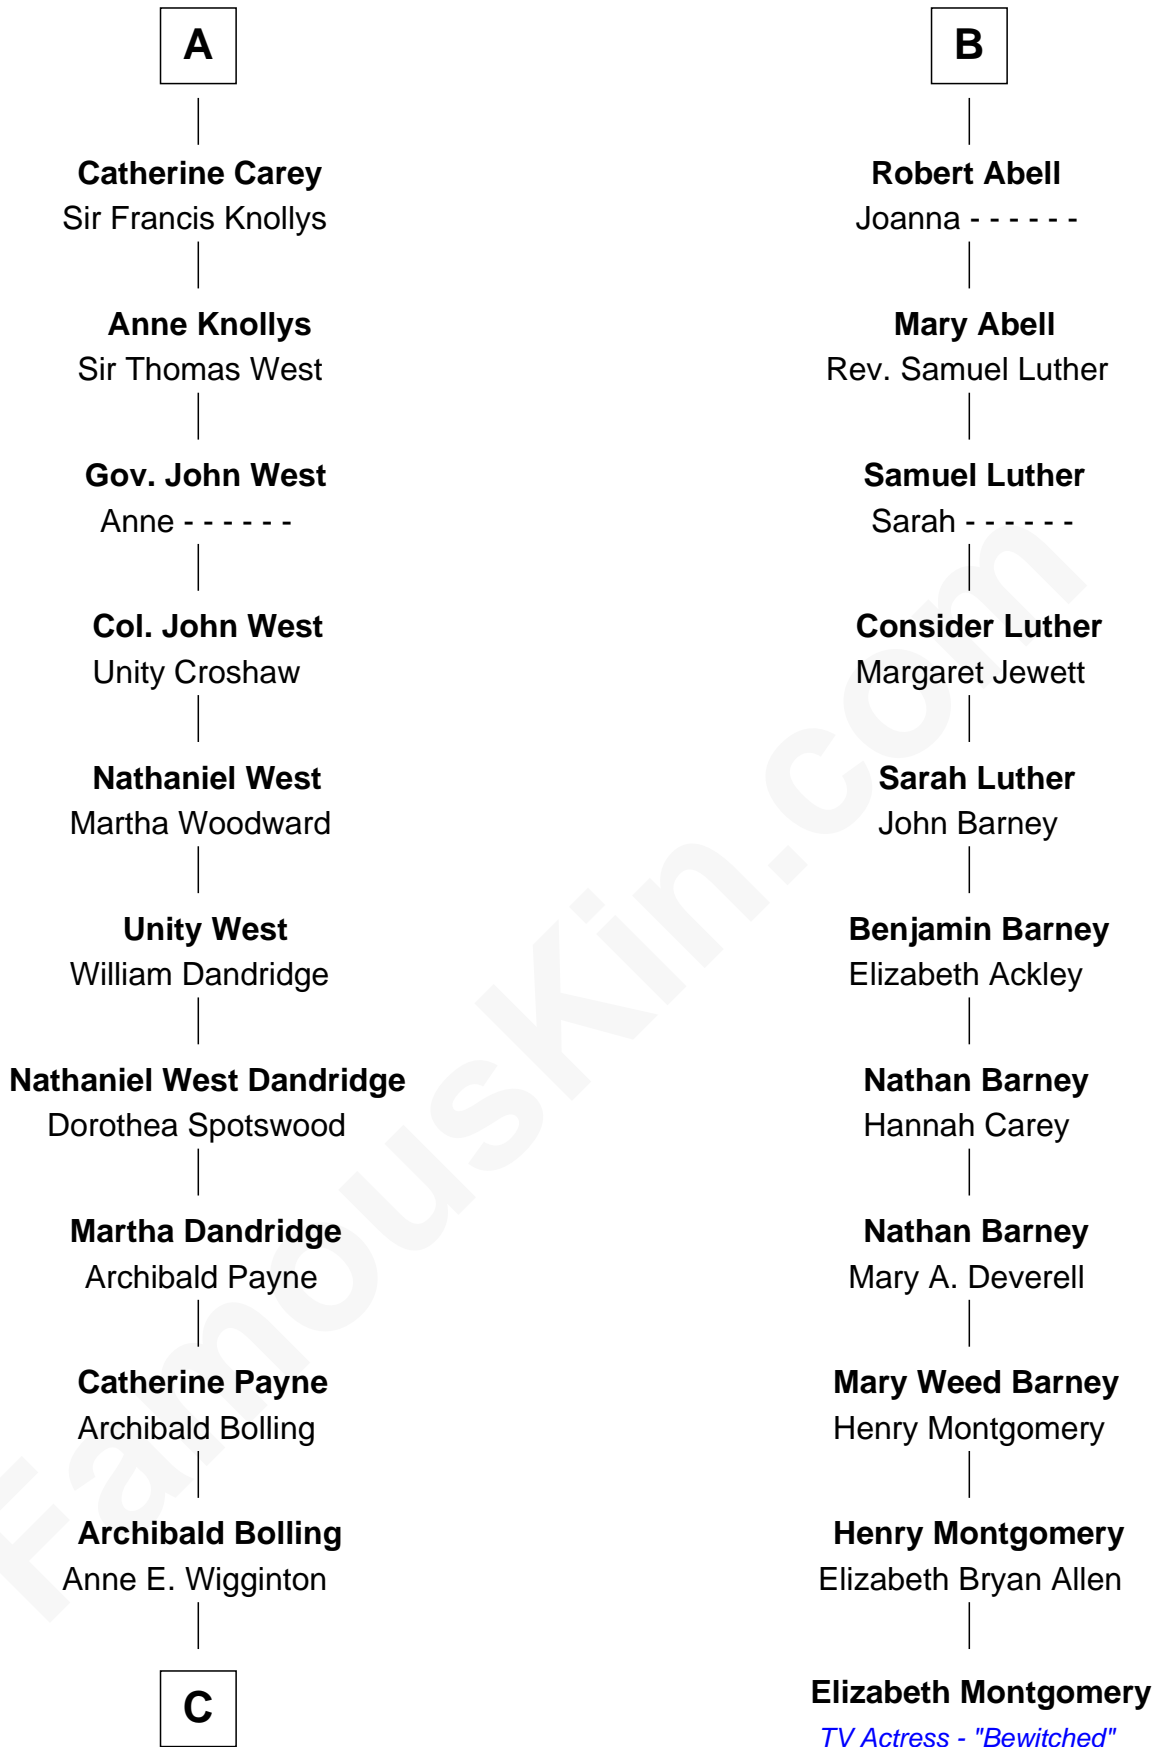

FamousKin.com

Relationship Chart of

Edith (Bolling) Wilson

First Lady of President Woodrow Wilson

17th cousin 1 time removed of

Elizabeth Montgomery
TV Actress - "Bewitched"

C

William Holcombe Bolling

Sarah Spiers White

Edith (Bolling) Wilson

First Lady of Woodrow Wilson

FamousKin.com