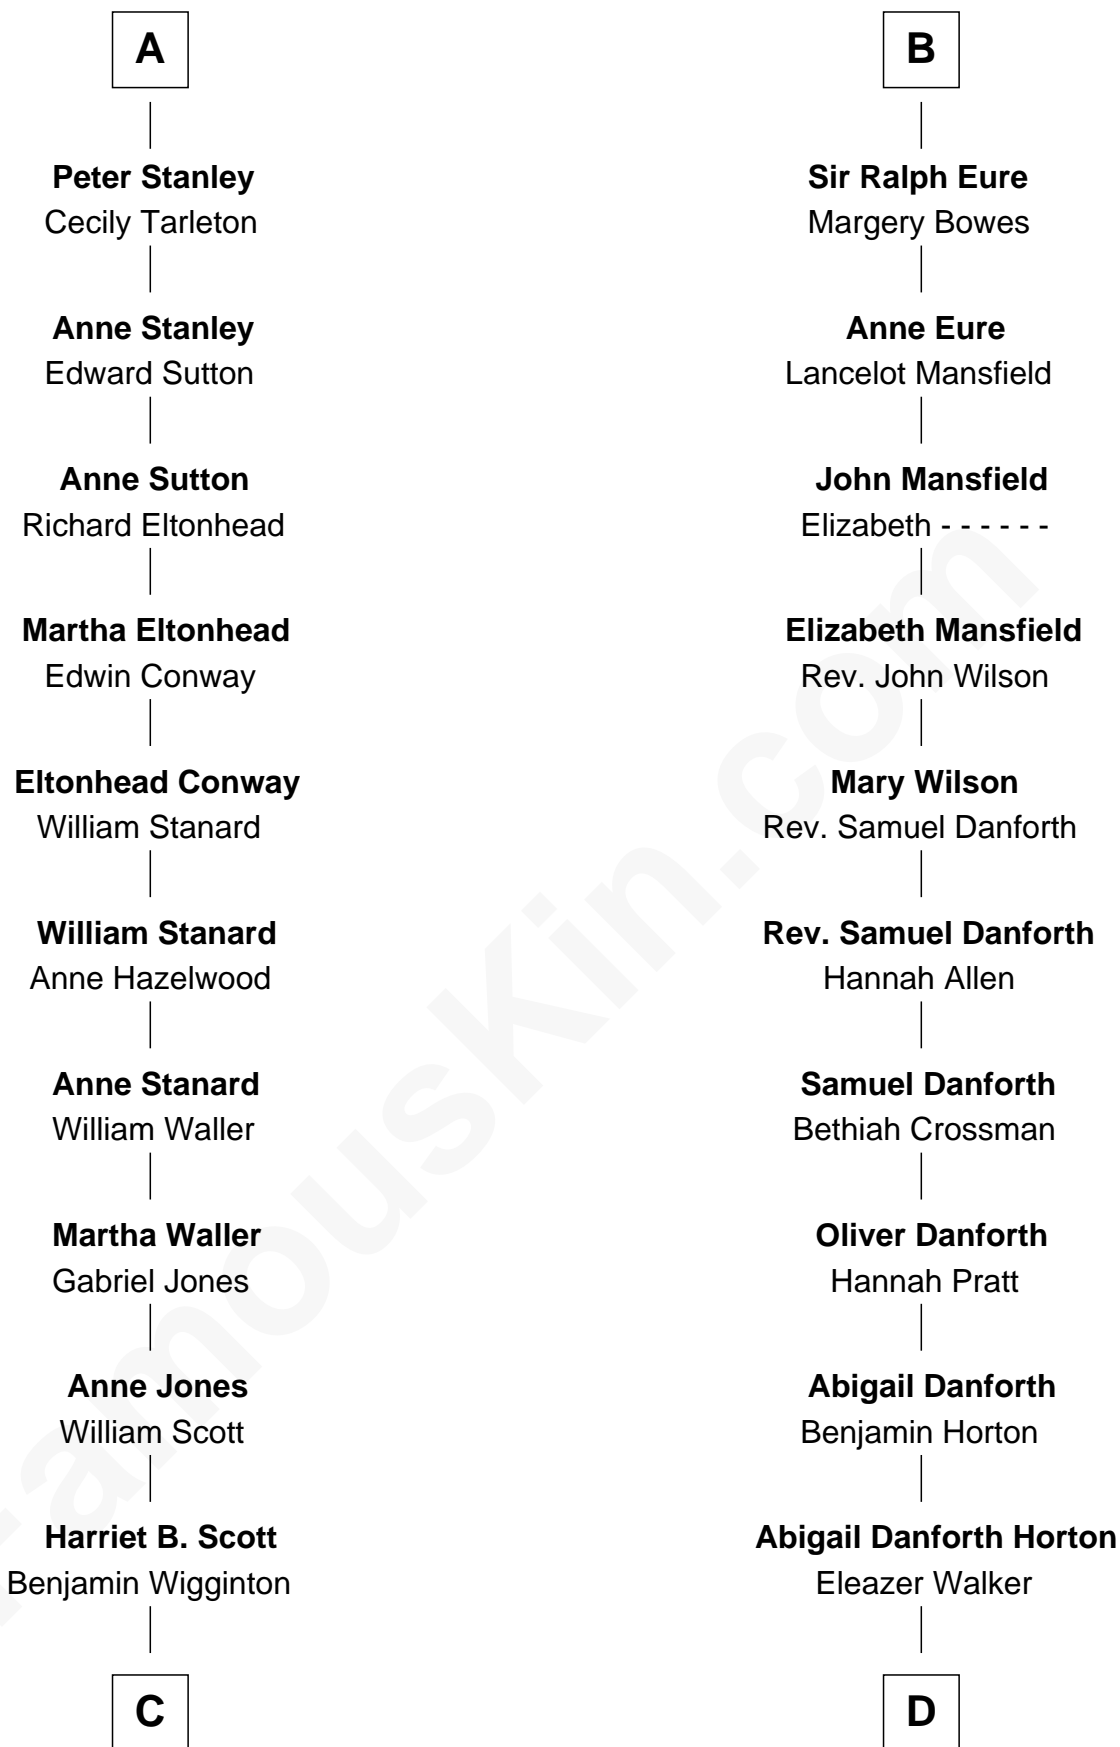

FamousKin.com

Relationship Chart of

Edith (Bolling) Wilson

First Lady of President Woodrow Wilson

19th cousin of

E. C. Segar

Cartoonist (Popeye creator)

C

Anne E. Wigginton

Archibald Bolling

William Holcombe Bolling

Sarah Spiers White

Edith (Bolling) Wilson

First Lady of Woodrow Wilson

D

Mary Jane Walker