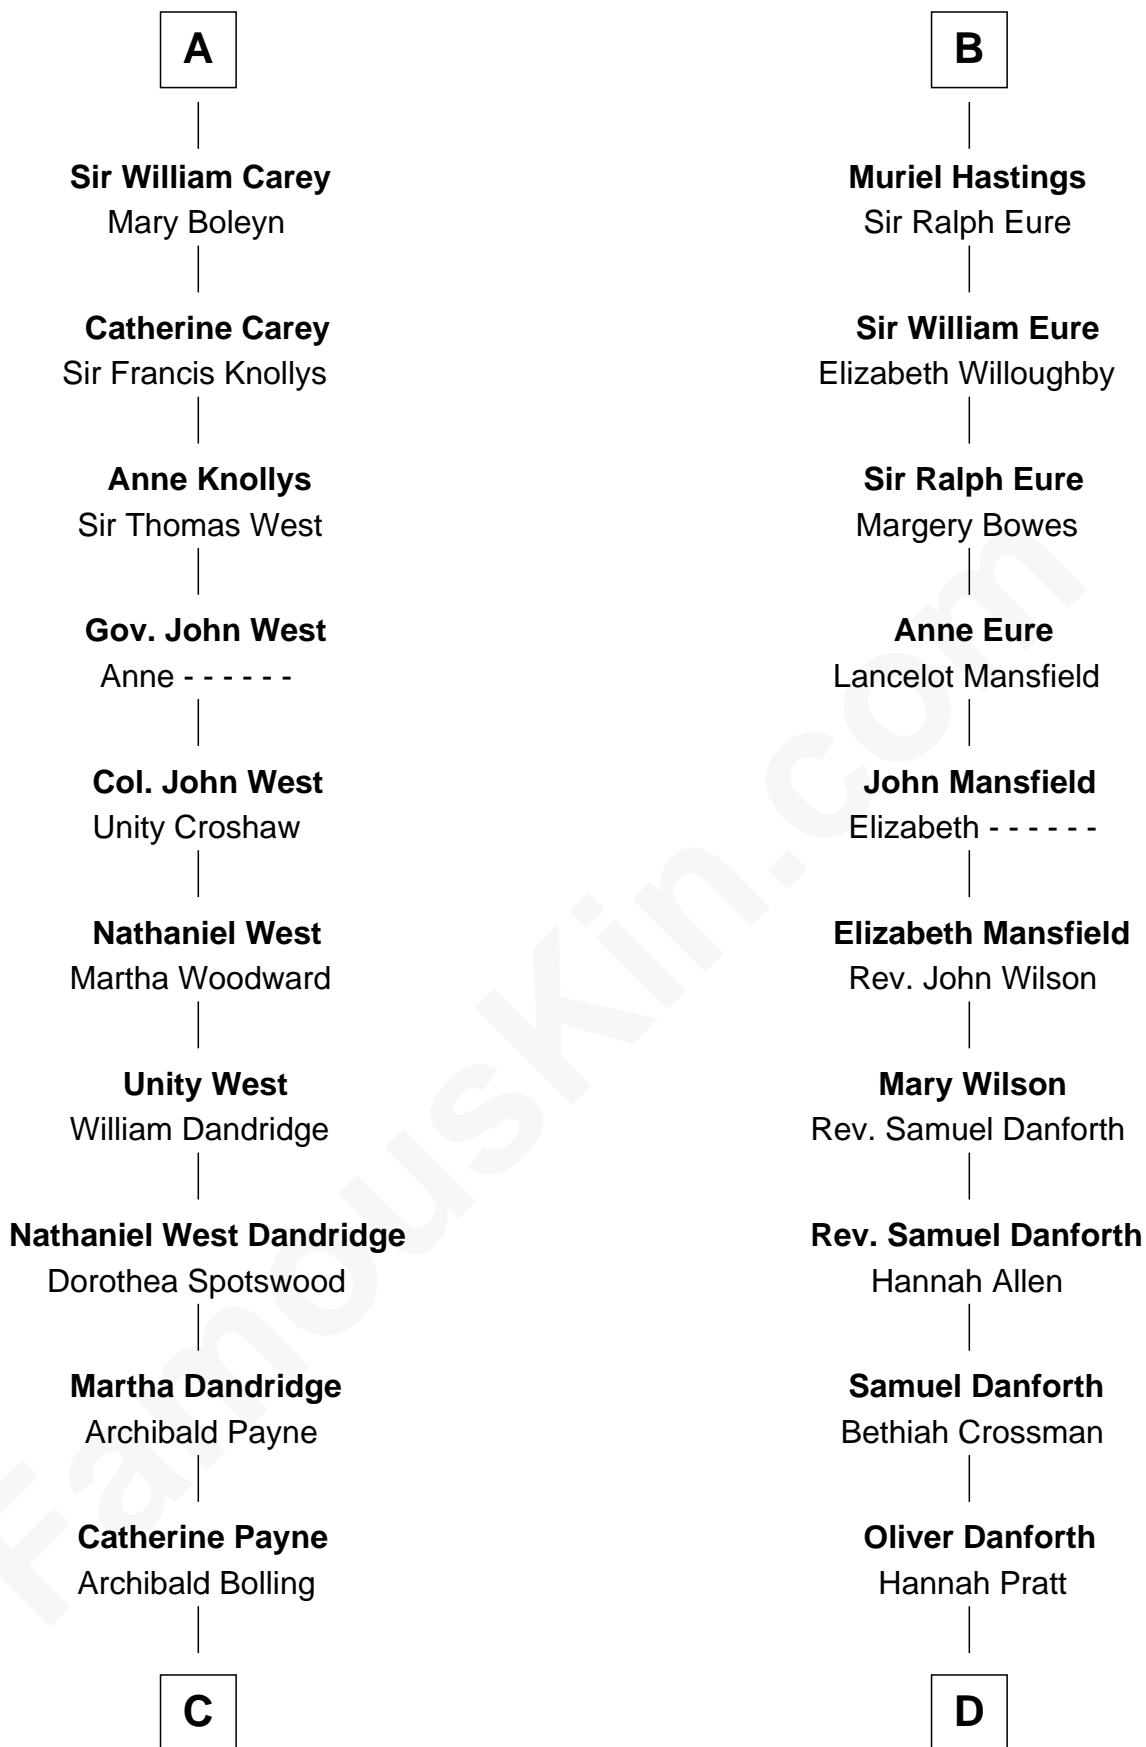

FamousKin.com

Relationship Chart of

Edith (Bolling) Wilson

First Lady of President Woodrow Wilson

19th cousin 2 times removed of

E. C. Segar

Cartoonist (Popeye creator)

Sir Gilbert de Clare

Joan of Acre

C

Archibald Bolling
Anne E. Wigginton

William Holcombe Bolling
Sarah Spiers White

Edith (Bolling) Wilson
First Lady of Woodrow Wilson

D

Abigail Danforth
Benjamin Horton

Abigail Danforth Horton
Eleazer Walker

Mary Jane Walker
Thomas Segar

Amzi Andrews Segar
Erma Irene Crisler

E. C. Segar
Cartoonist