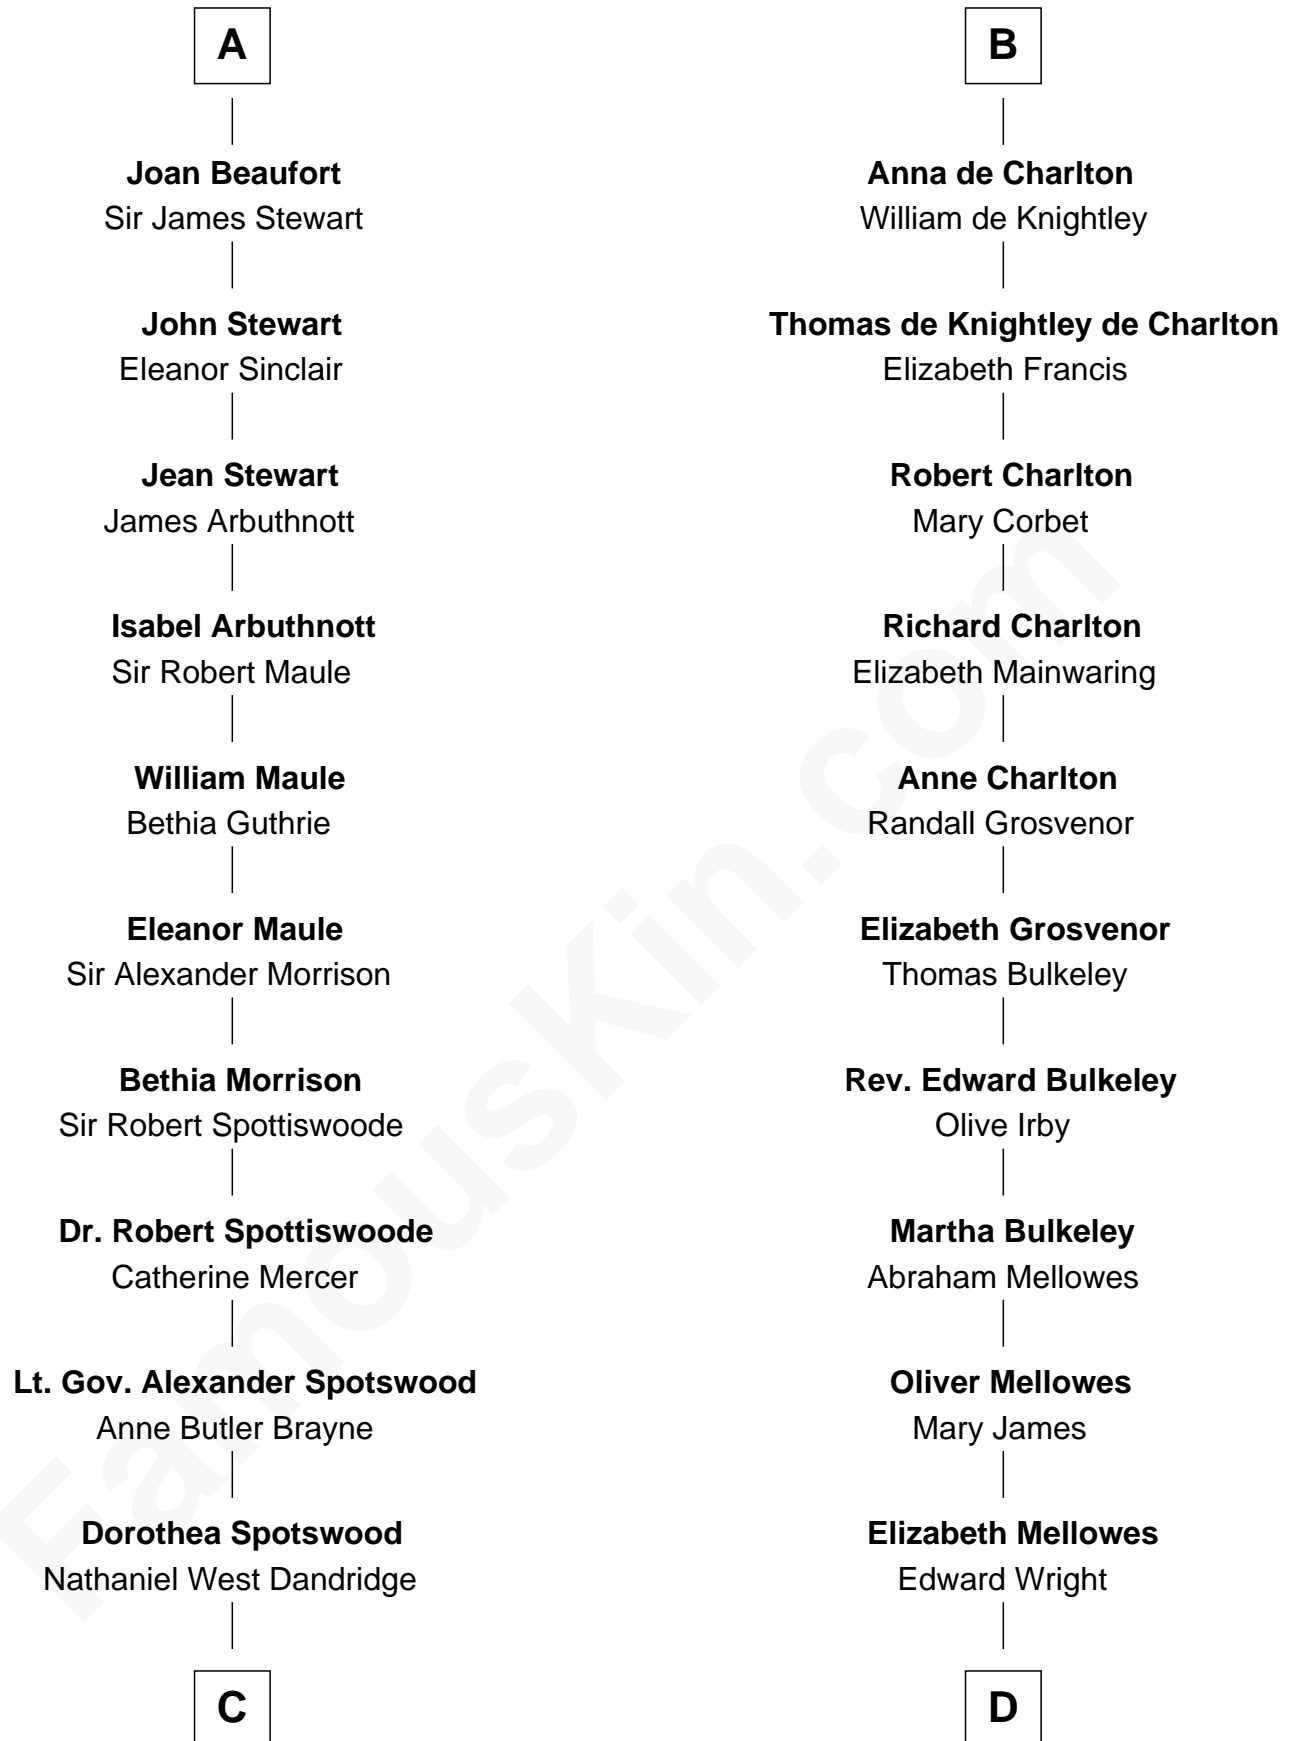

FamousKin.com

Relationship Chart of

Edith (Bolling) Wilson

First Lady of President Woodrow Wilson

21st cousin of

John Davis

14th and 17th Governor of Massachusetts

C

Martha Dandridge

Archibald Payne

Catherine Payne

Archibald Bolling

Archibald Bolling

Anne E. Wigginton

William Holcombe Bolling

Sarah Spiers White