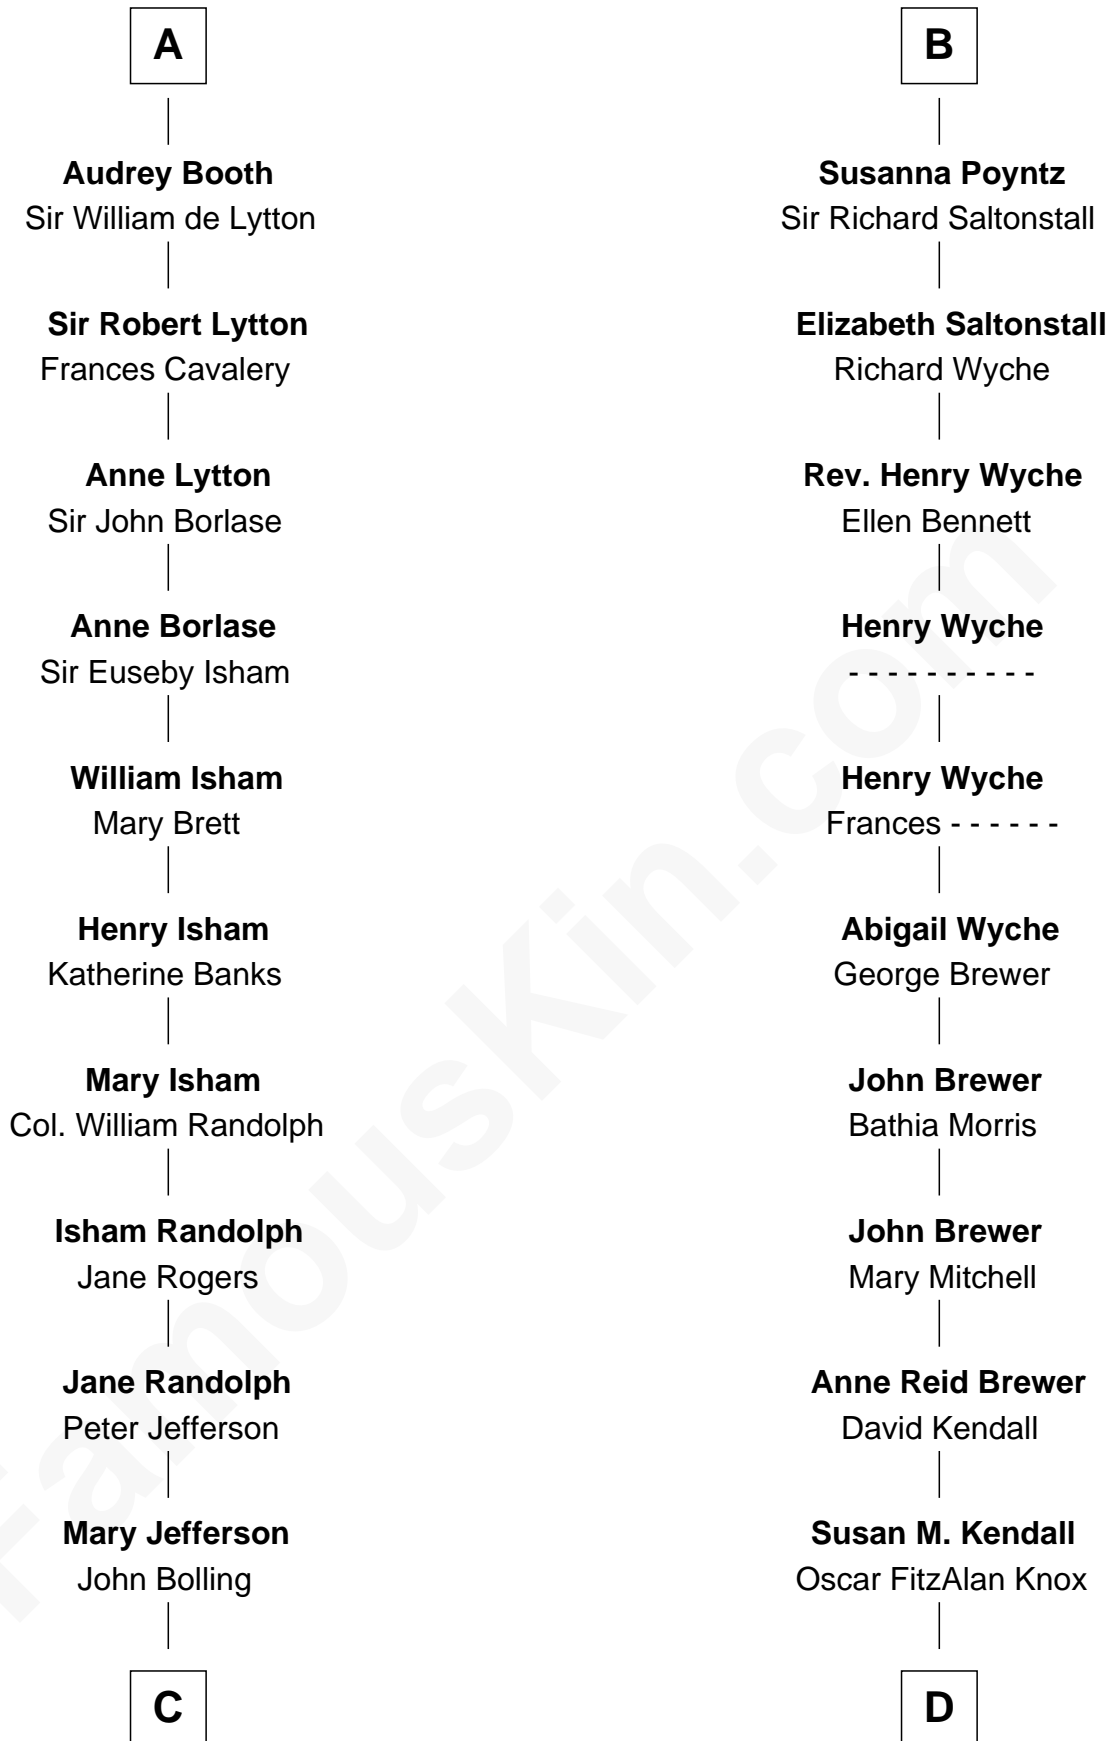

## Relationship Chart of

### Edith (Bolling) Wilson

*First Lady of President Woodrow Wilson*

20th cousin of

### Truman Capote

*Author of In Cold Blood*

**C**

**Archibald Bolling**  
Catherine Payne

**Archibald Bolling**  
Anne E. Wigginton

**William Holcombe Bolling**  
Sarah Spiers White

**Edith (Bolling) Wilson**  
*First Lady of Woodrow Wilson*