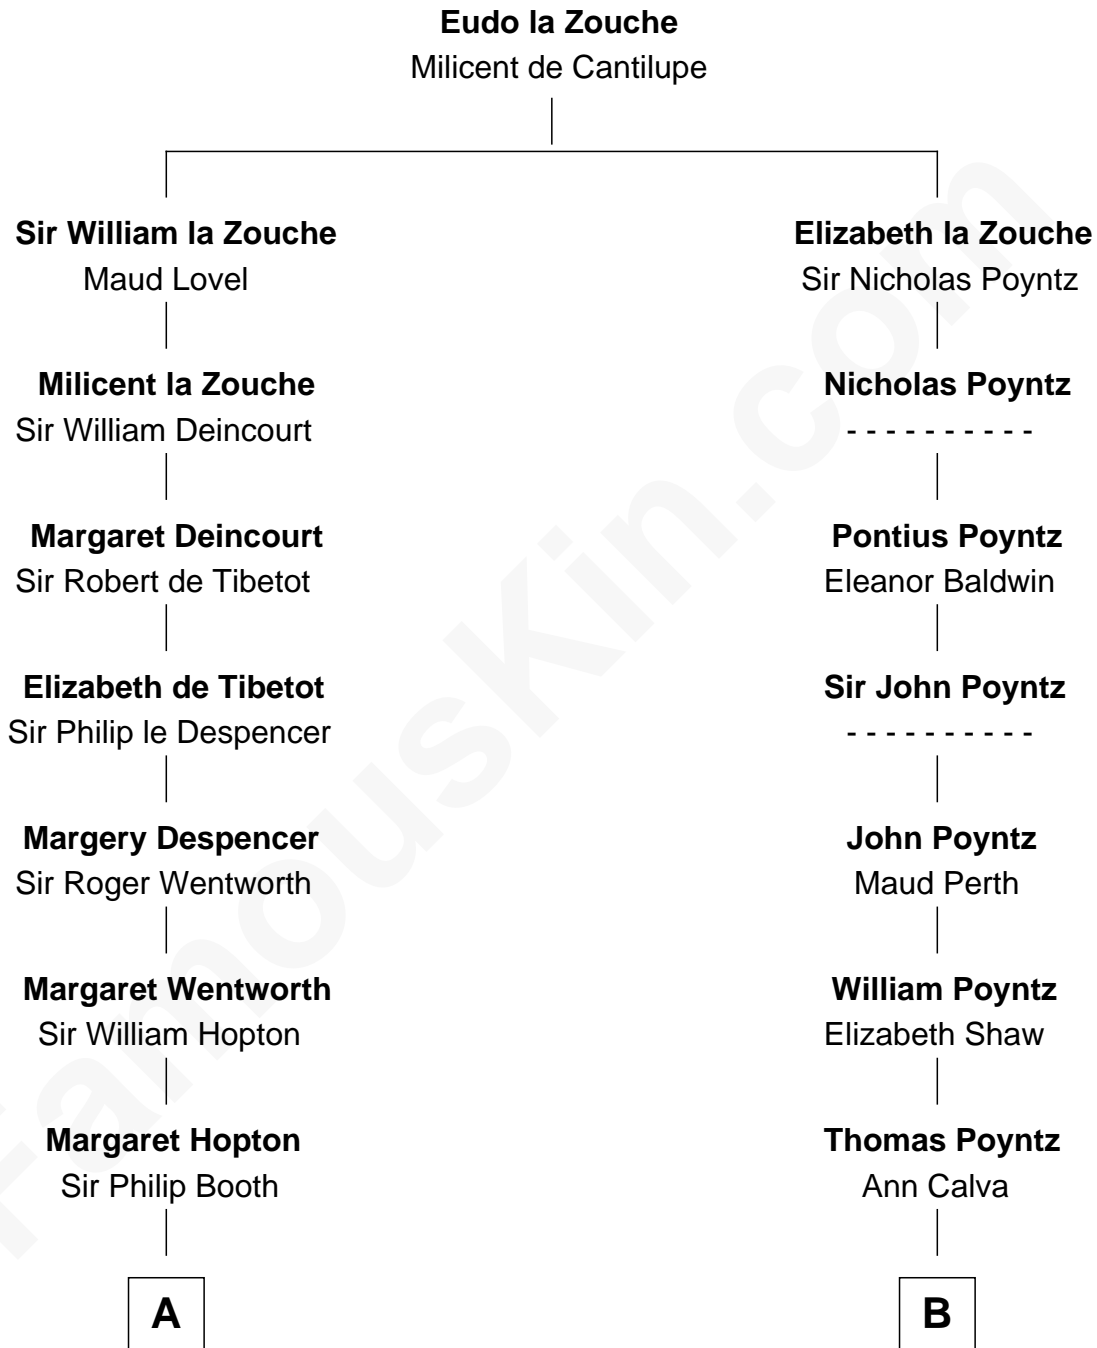

FamousKin.com

Relationship Chart of

Edith (Bolling) Wilson

First Lady of President Woodrow Wilson

20th cousin of

Truman Capote

Author of In Cold Blood