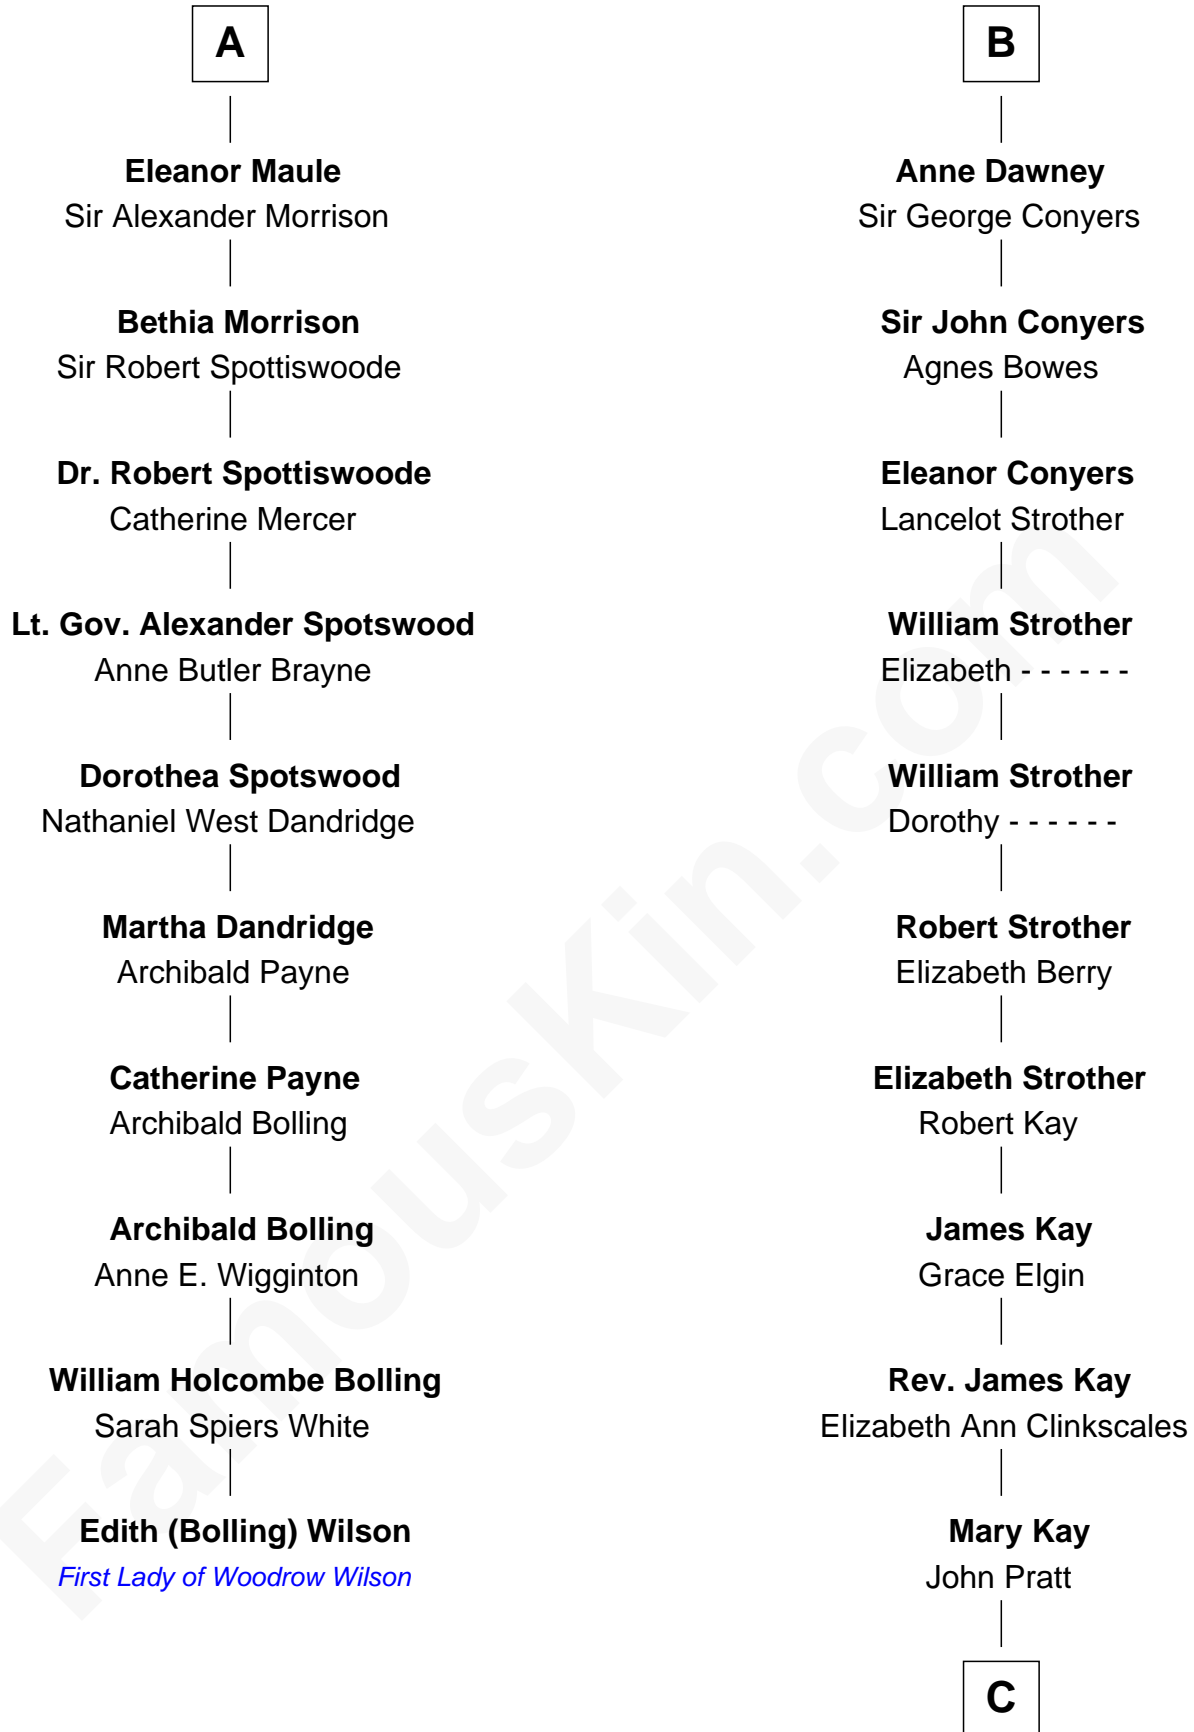

## Relationship Chart of

### Edith (Bolling) Wilson

*First Lady of President Woodrow Wilson*

16th cousin 4 times removed of

**Jimmy Carter**

*39th U.S. President*

**C**

**James E. Pratt**

Sophonra C. Cowan

**Nina Pratt**

William Archibald Carter

**Earl Carter**

Lillian Gordy

**Jimmy Carter**

*39th U.S. President*

FamousKin.com