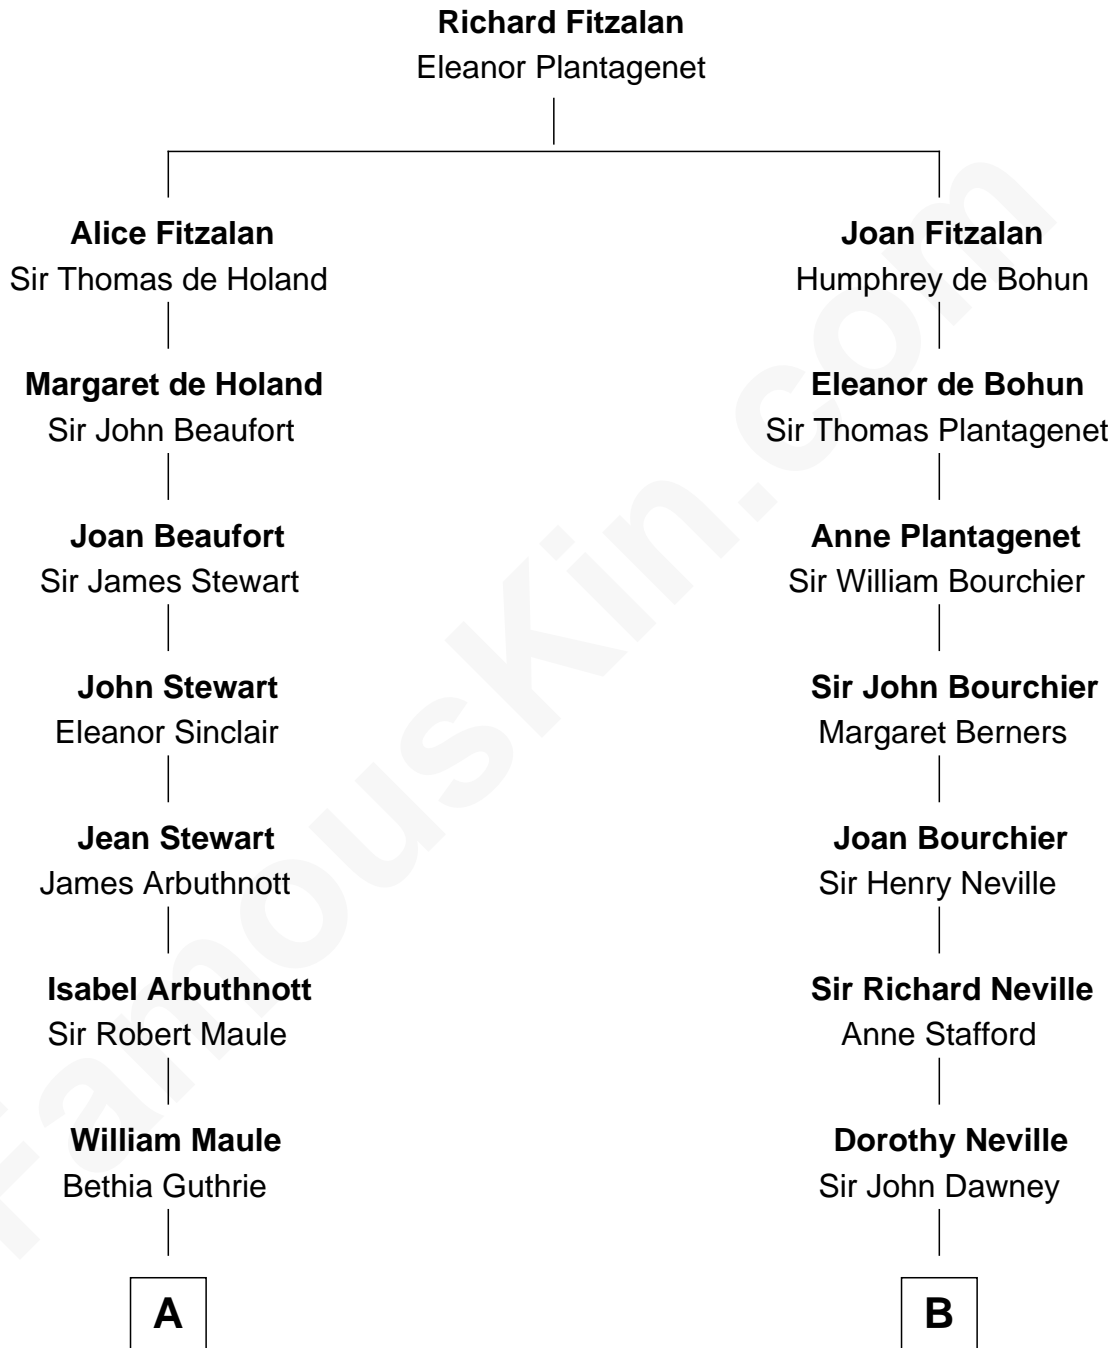

## Relationship Chart of

### Edith (Bolling) Wilson

*First Lady of President Woodrow Wilson*

16th cousin 4 times removed of

**Jimmy Carter**

*39th U.S. President*

**C**

**James E. Pratt**

Sophonra C. Cowan

**Nina Pratt**

William Archibald Carter

**Earl Carter**

Lillian Gordy

**Jimmy Carter**

*39th U.S. President*

FamousKin.com