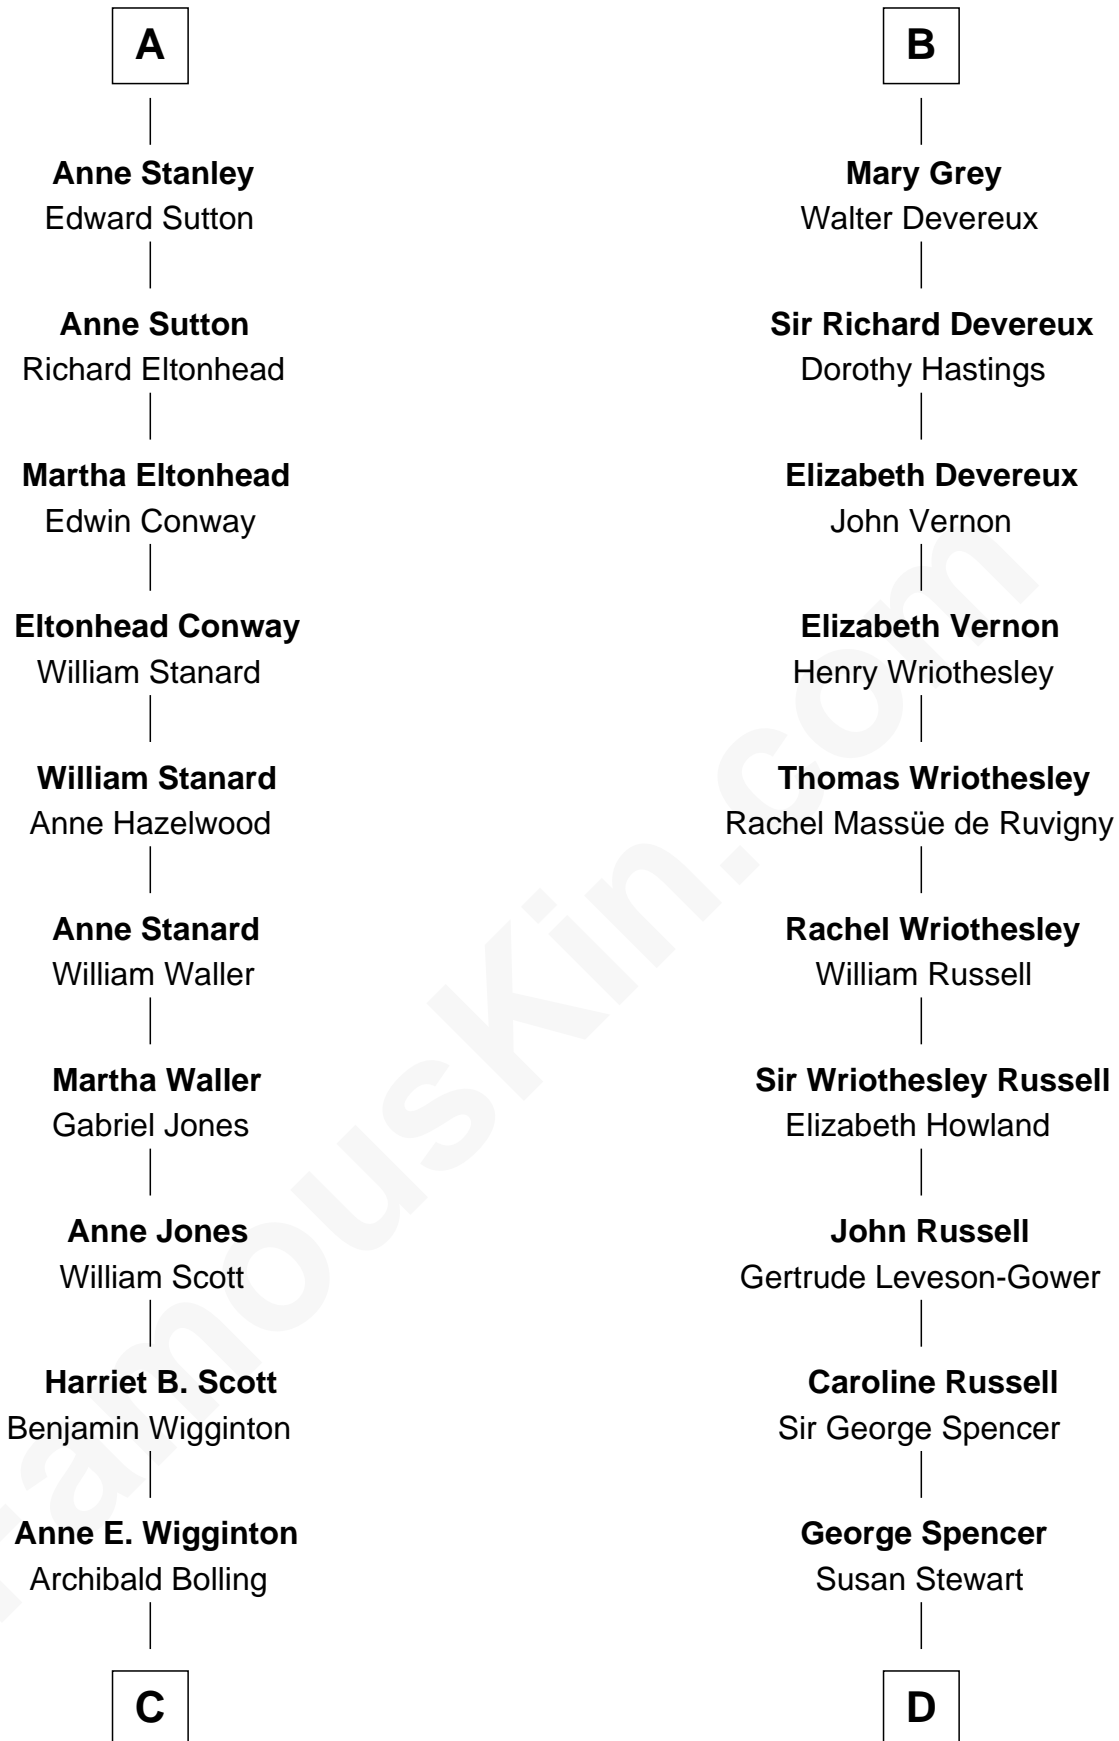

## Relationship Chart of

### Edith (Bolling) Wilson

*First Lady of President Woodrow Wilson*

18th cousin 2 times removed of

### Sir Winston Churchill

*Prime Minister of the United Kingdom*

**C**

**William Holcombe Bolling**

Sarah Spiers White

**Edith (Bolling) Wilson**

*First Lady of Woodrow Wilson*

**D**