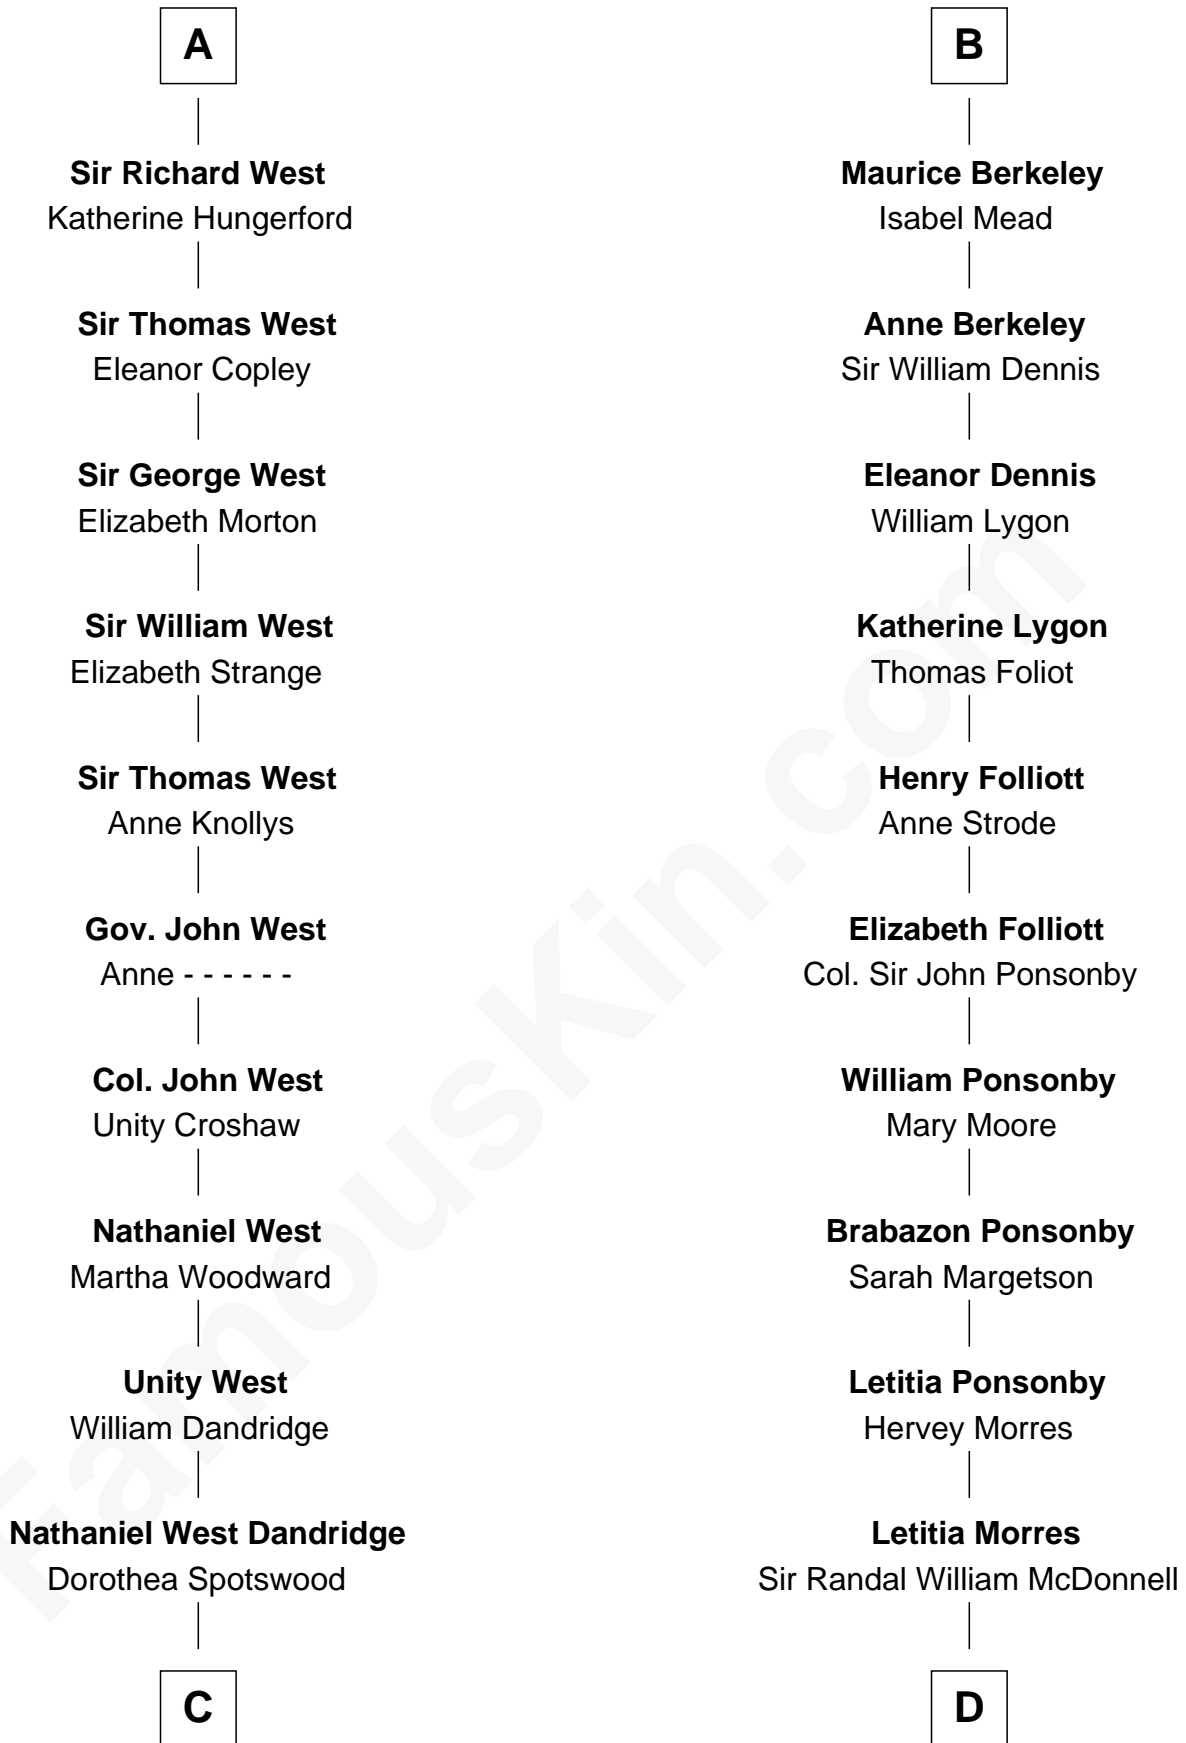

FamousKin.com

Relationship Chart of

Edith (Bolling) Wilson

First Lady of President Woodrow Wilson

21st cousin of

Sir Winston Churchill

Prime Minister of the United Kingdom

William de Beauchamp

C

Martha Dandridge

Archibald Payne

Catherine Payne

Archibald Bolling

Archibald Bolling

Anne E. Wigginton

William Holcombe Bolling

Sarah Spiers White

Edith (Bolling) Wilson

First Lady of Woodrow Wilson

D

Anne Catherine McDonnell

Sir Henry Vane

Frances Anne Emily Vane-Tempest

Sir Charles William Stewart