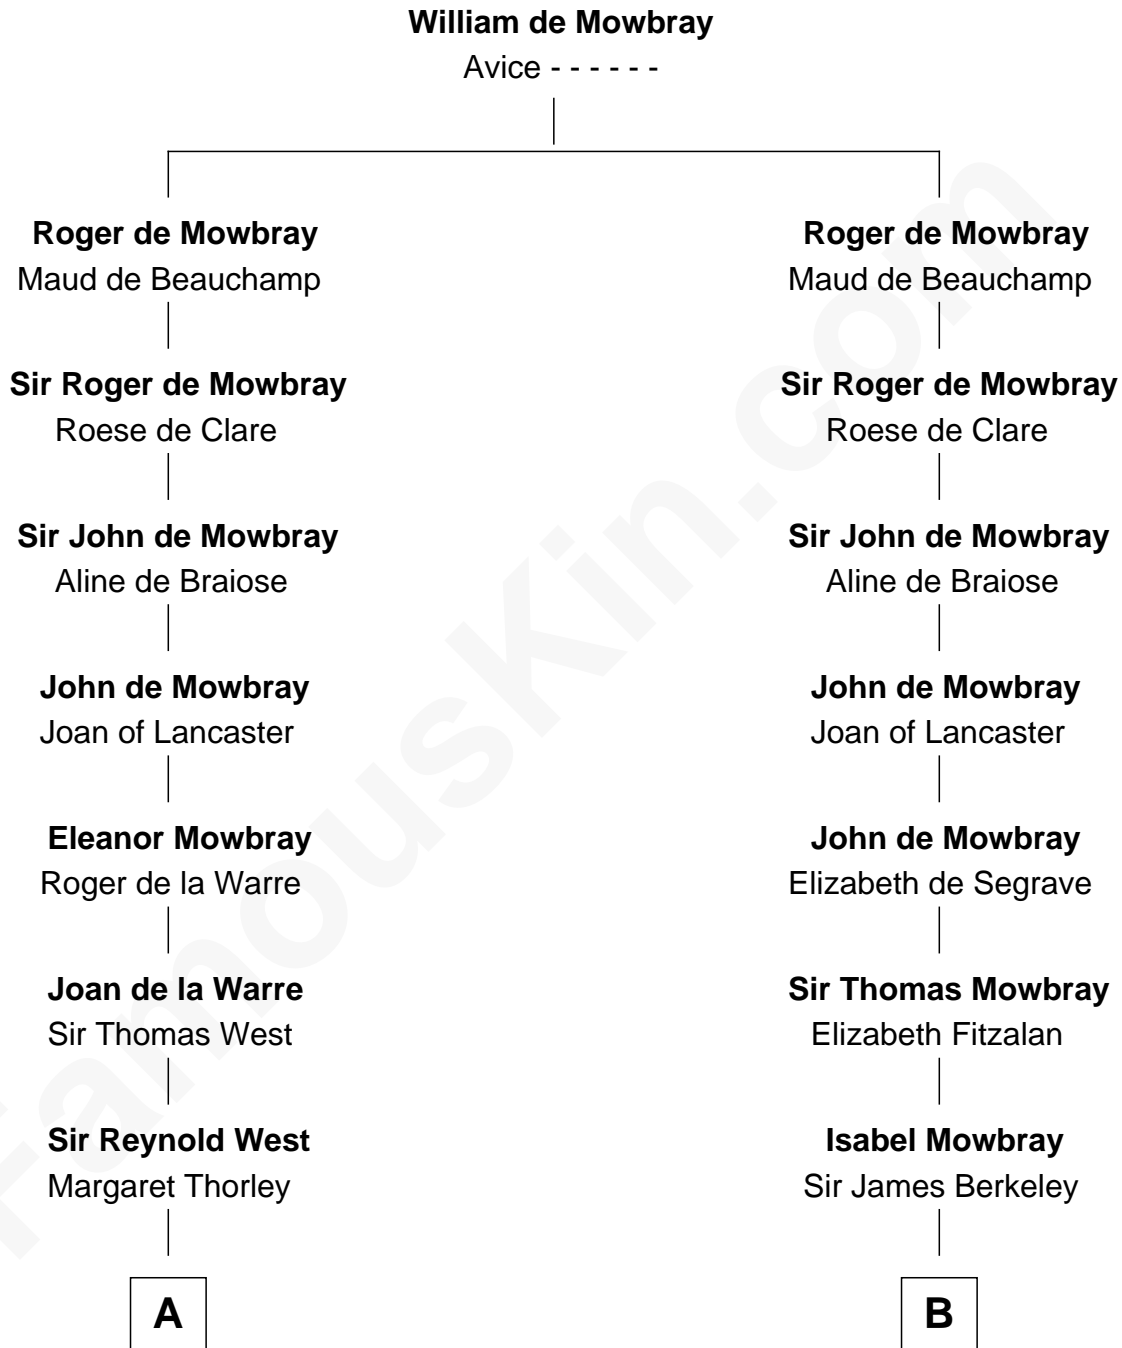

FamousKin.com

Relationship Chart of

Edith (Bolling) Wilson

First Lady of President Woodrow Wilson

21st cousin of

Sir Winston Churchill

Prime Minister of the United Kingdom

C

Martha Dandridge

Archibald Payne

Catherine Payne

Archibald Bolling

Archibald Bolling

Anne E. Wigginton

William Holcombe Bolling

Sarah Spiers White

Edith (Bolling) Wilson

First Lady of Woodrow Wilson

D

Anne Catherine McDonnell

Sir Henry Vane

Frances Anne Emily Vane-Tempest

Sir Charles William Stewart

Frances Anne Emily Vane