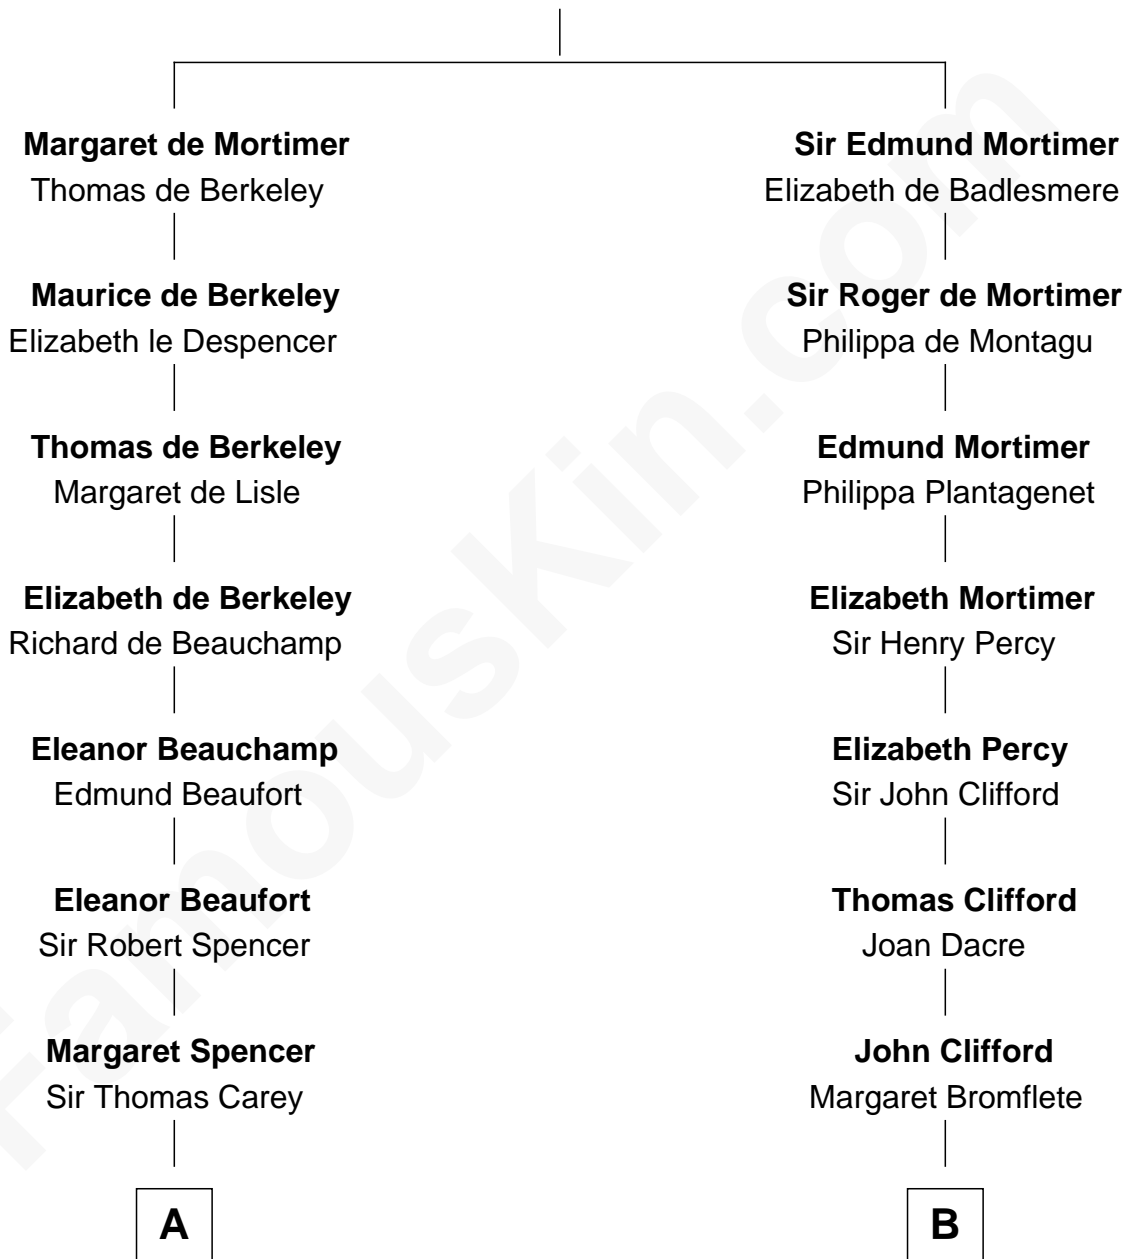

FamousKin.com

Relationship Chart of

Edith (Bolling) Wilson

First Lady of President Woodrow Wilson

19th cousin 1 time removed of

William Howard Taft

27th U.S. President

Roger de Mortimer

Joan de Geneville

C

Archibald Bolling
Anne E. Wigginton

William Holcombe Bolling
Sarah Spiers White

Edith (Bolling) Wilson
First Lady of Woodrow Wilson

D

Rhoda Rawson
Aaron Taft

Peter Rawson Taft
Sylvia Howard

Alphonso Taft
Louisa Maria Torrey

William Howard Taft
27th U.S. President