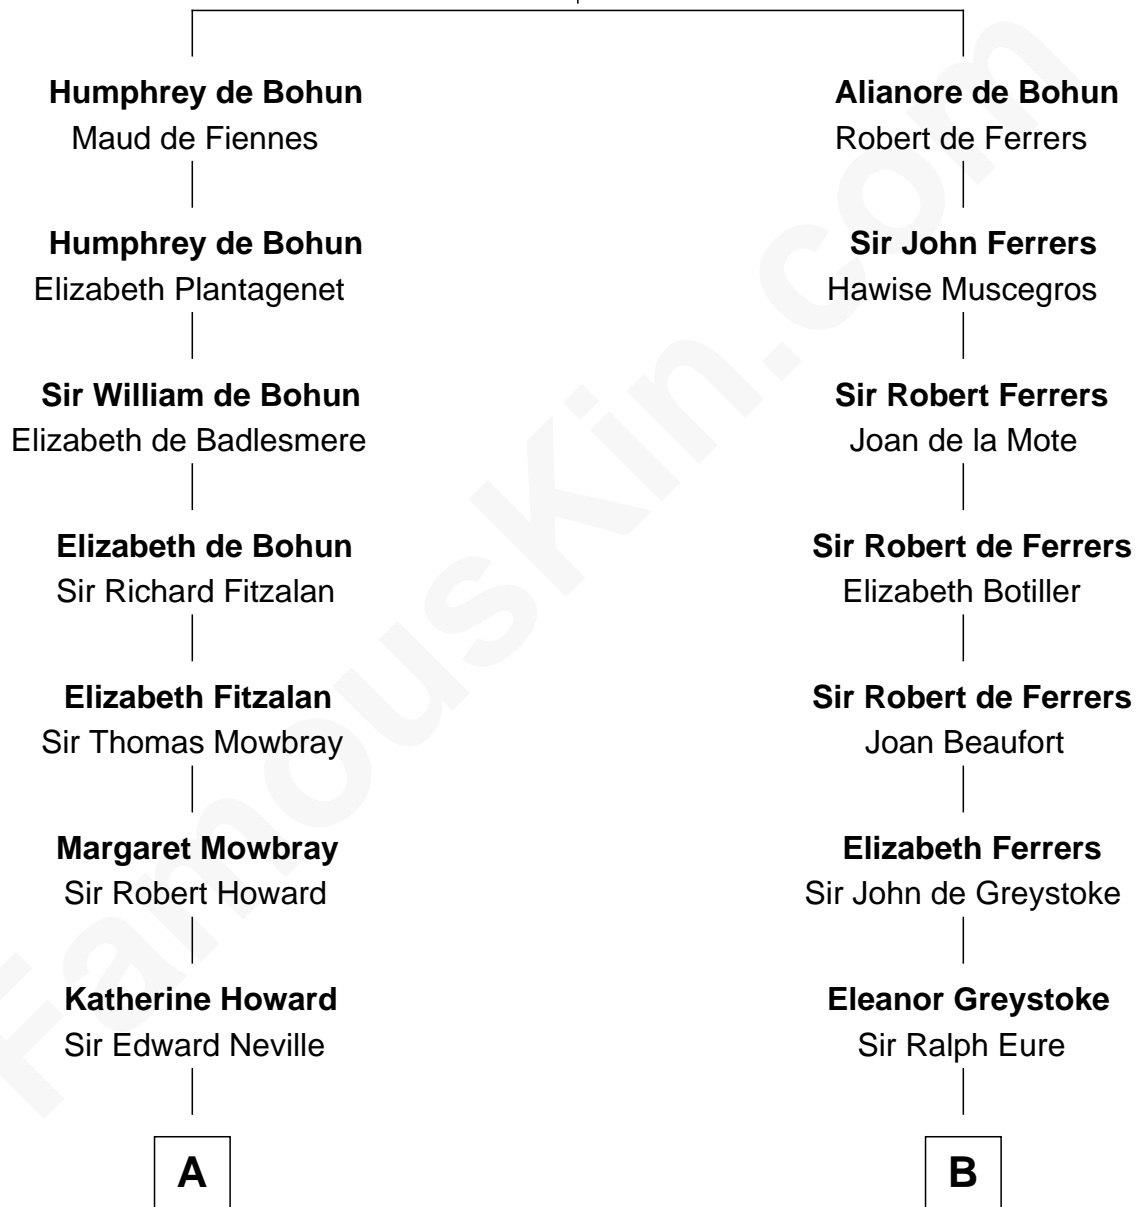

FamousKin.com

Relationship Chart of

Edith (Bolling) Wilson

First Lady of President Woodrow Wilson

21st cousin of

William Howard Taft

27th U.S. President

Sir Humphrey de Bohun

Eleanor de Braiose

C

Mary Jefferson

John Bolling

Archibald Bolling

Catherine Payne

Archibald Bolling

Anne E. Wigginton

Aaron Taft

Peter Rawson Taft

Sylvia Howard

Alphonso Taft

Louisa Maria Torrey

William Howard Taft

27th U.S. President