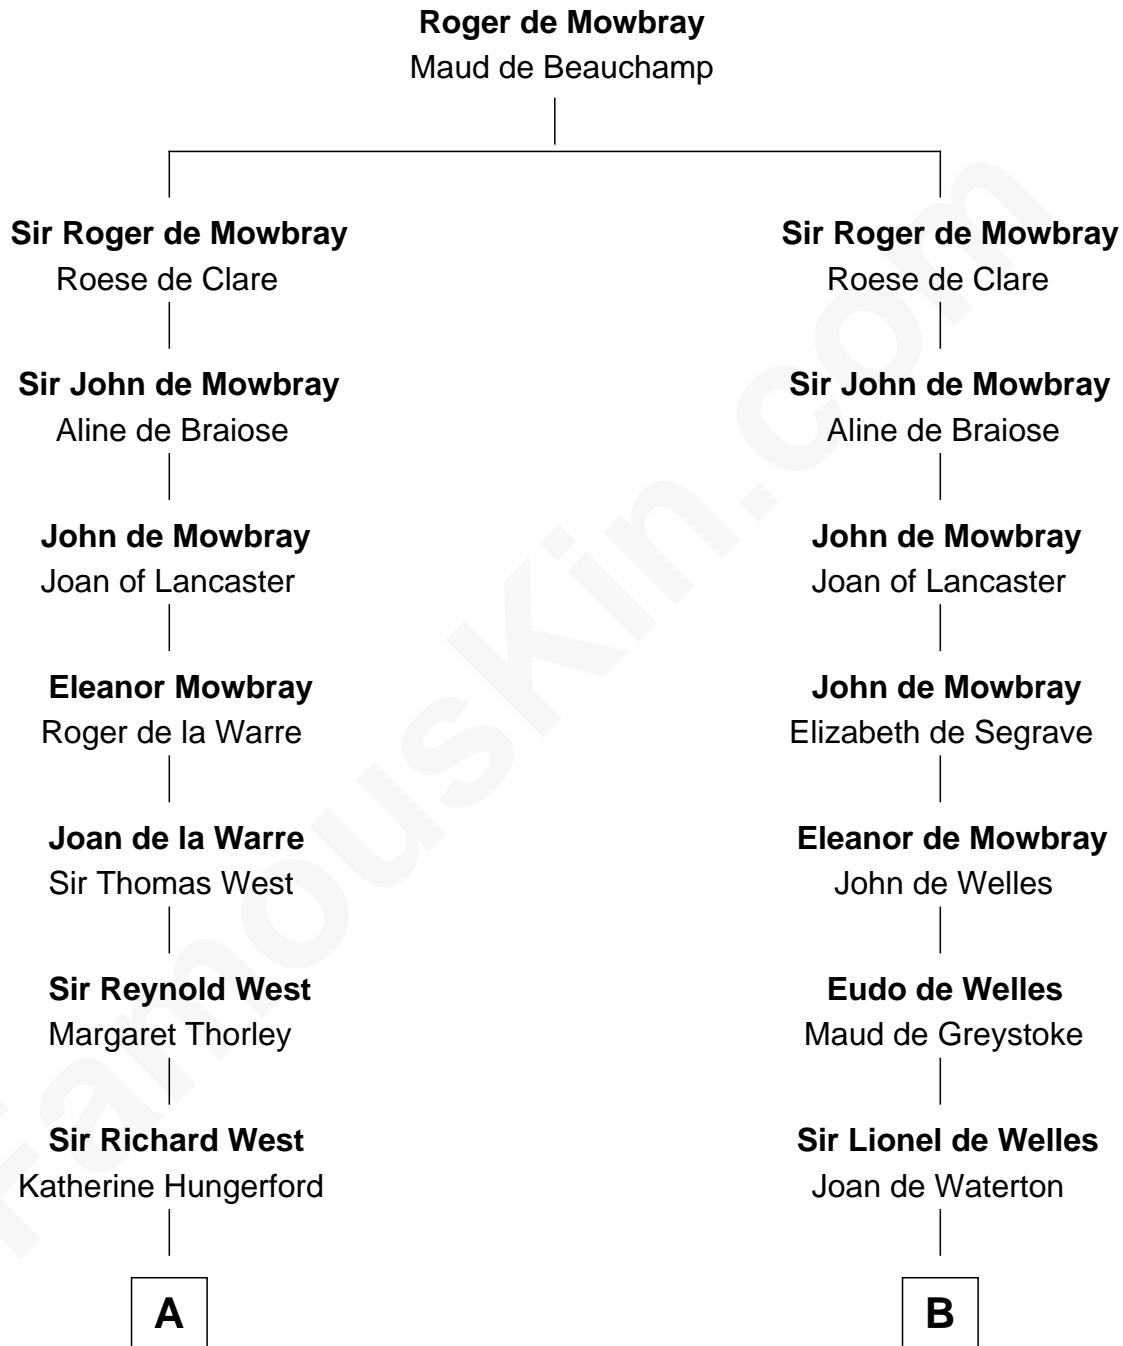

FamousKin.com

Relationship Chart of

Edith (Bolling) Wilson

First Lady of President Woodrow Wilson

20th cousin 1 time removed of

William Howard Taft

27th U.S. President

C

Catherine Payne
Archibald Bolling

Archibald Bolling
Anne E. Wigginton

William Holcombe Bolling
Sarah Spiers White

Edith (Bolling) Wilson
First Lady of Woodrow Wilson

D

Abner Rawson
Mary Allen

Rhoda Rawson
Aaron Taft

Peter Rawson Taft
Sylvia Howard

Alphonso Taft
Louisa Maria Torrey

William Howard Taft
27th U.S. President