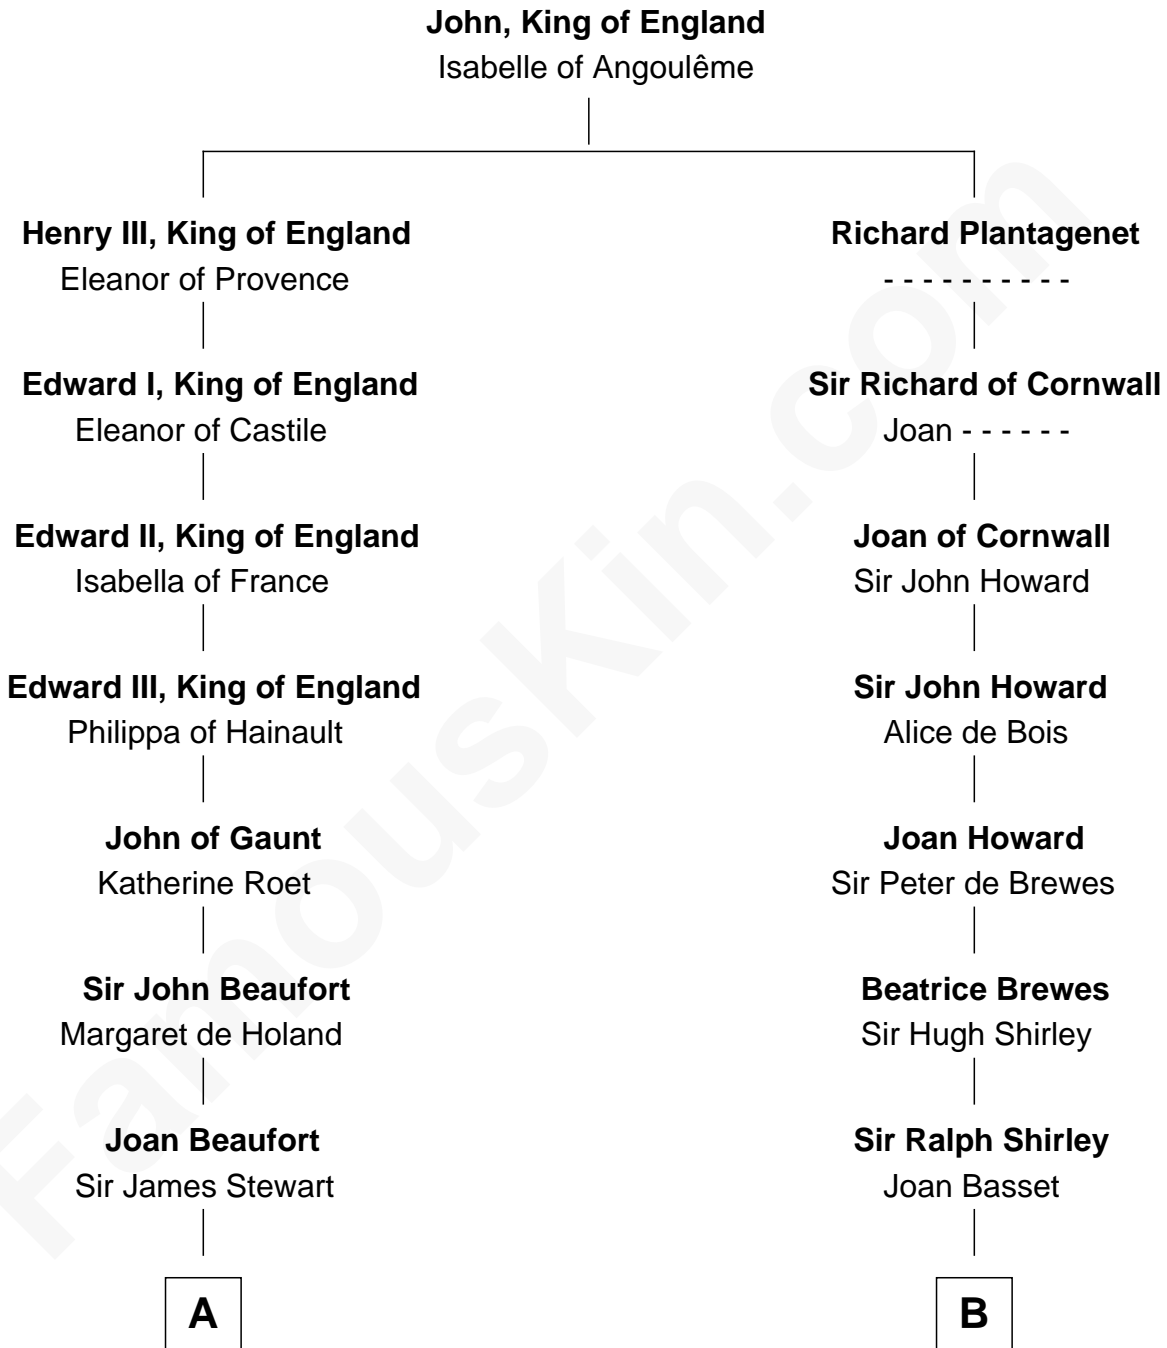

FamousKin.com

Relationship Chart of

Edith (Bolling) Wilson

First Lady of President Woodrow Wilson

20th cousin 1 time removed of

Rutherford B. Hayes

19th U.S. President

C

Catherine Payne
Archibald Bolling

Archibald Bolling
Anne E. Wigginton

William Holcombe Bolling
Sarah Spiers White

Edith (Bolling) Wilson
First Lady of Woodrow Wilson

D

Abigail Hale
Isaac Chandler

Abigail Chandler
Israel Smith

Chloe Smith
Rutherford Hayes

Rutherford Hayes
Sophia Birchard

Rutherford B. Hayes
19th U.S. President