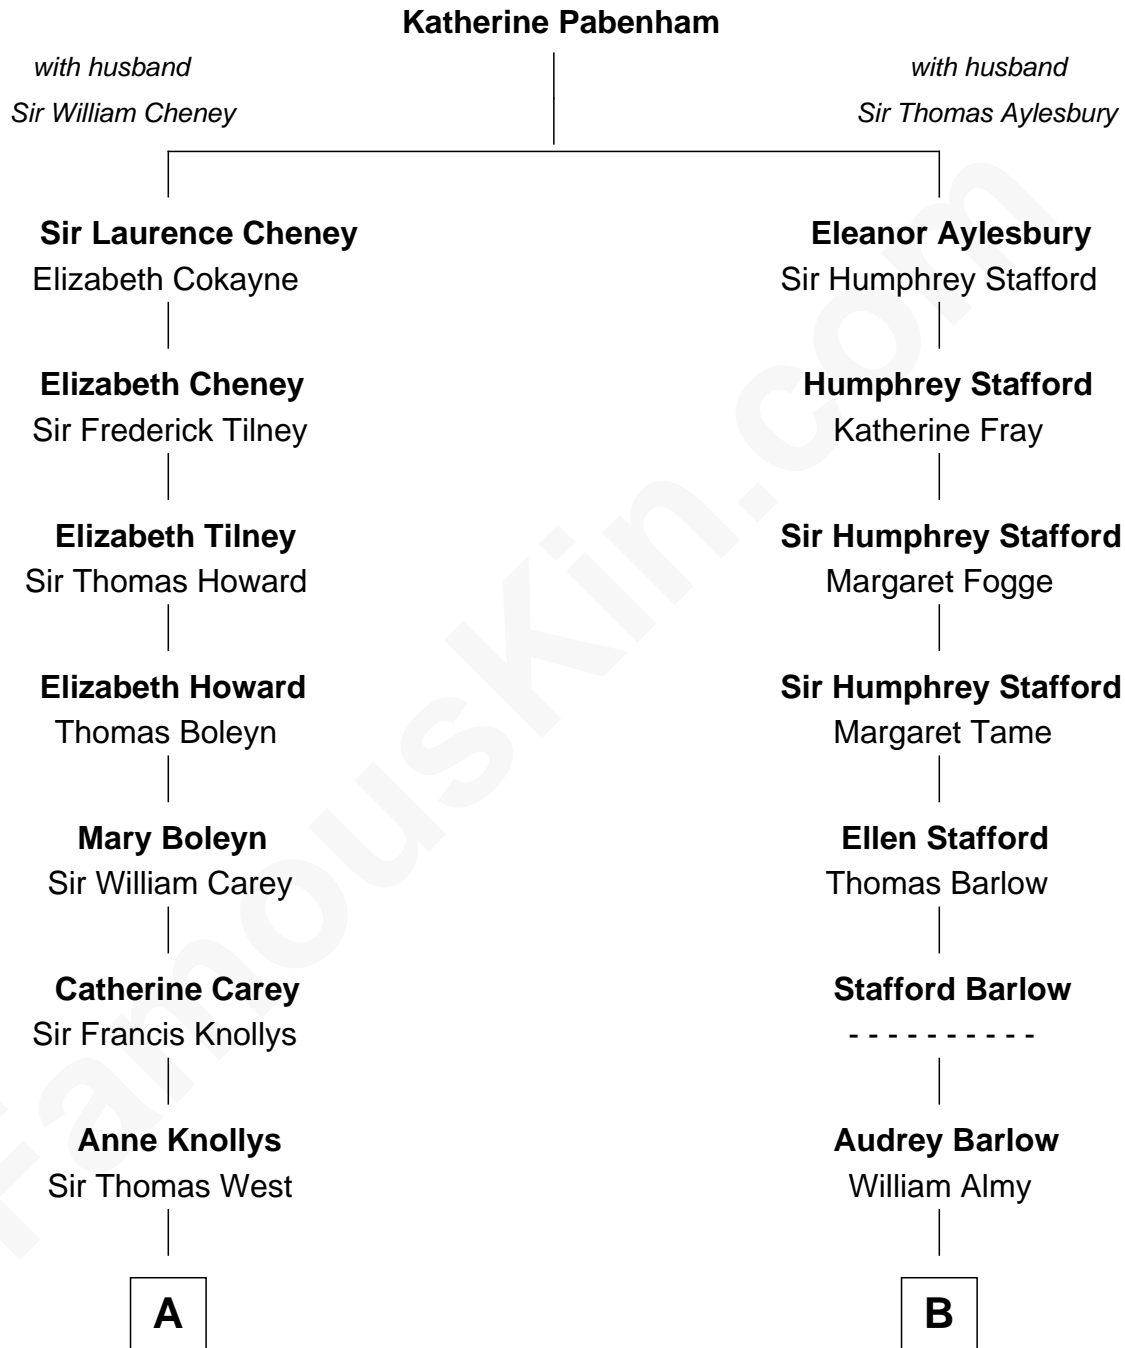

FamousKin.com

Relationship Chart of

Edith (Bolling) Wilson

First Lady of President Woodrow Wilson

16th cousin 1 time removed of

Mitt Romney

70th Governor of Massachusetts

Mitt Romney photo by [Gage Skidmore](#) (CC BY-SA 3.0)