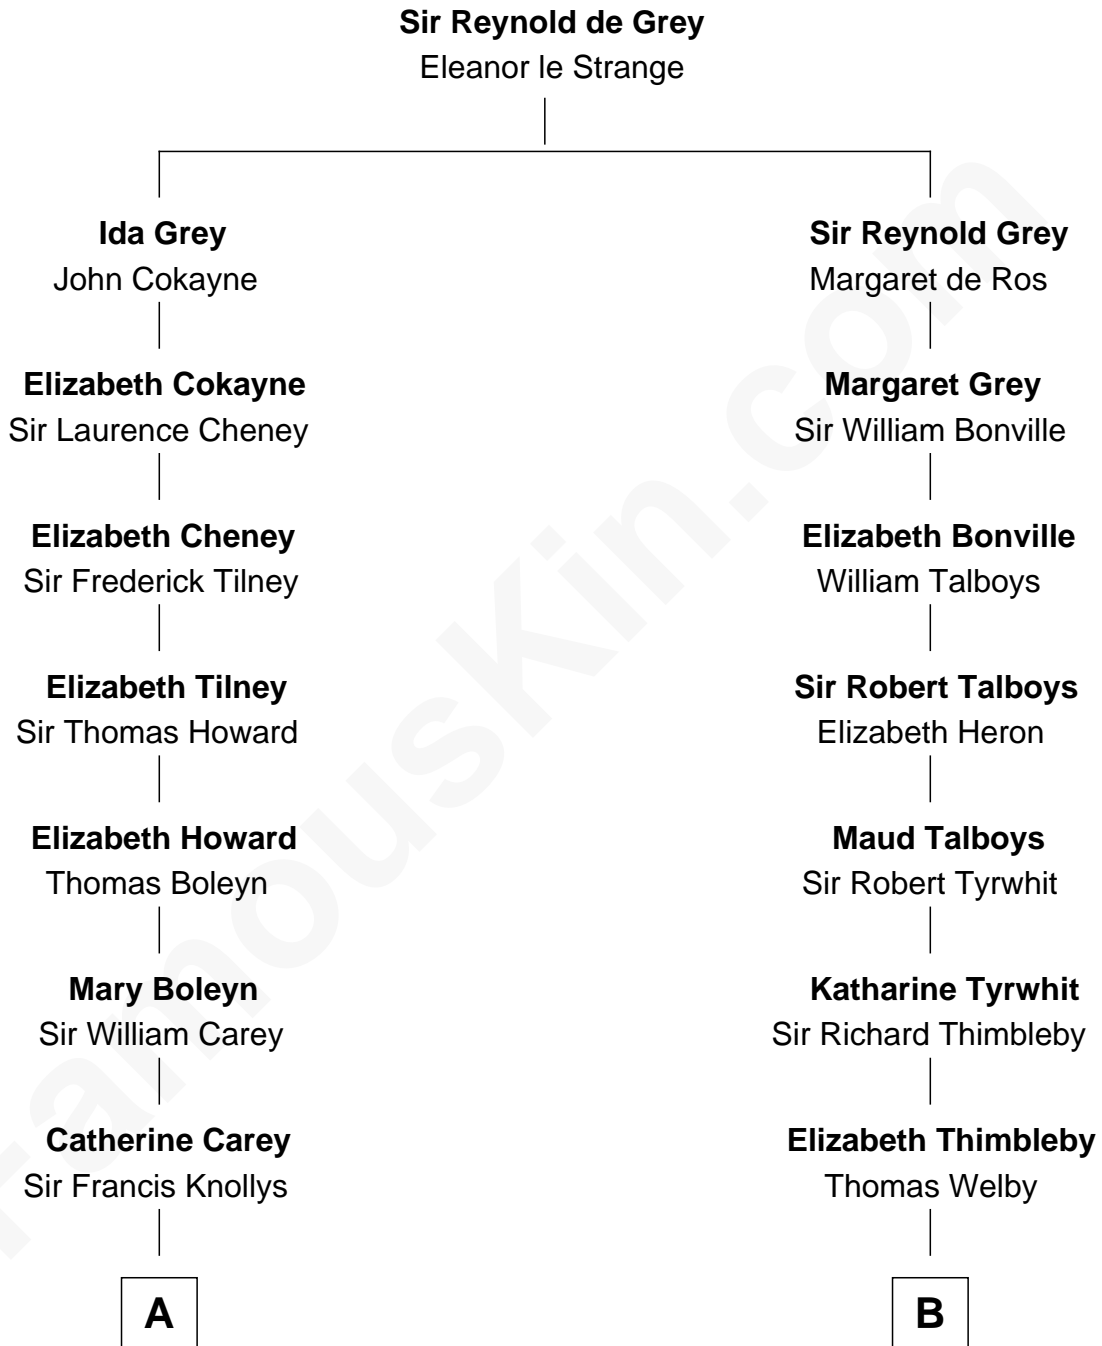

## Relationship Chart of

### Edith (Bolling) Wilson

*First Lady of President Woodrow Wilson*

17th cousin 1 time removed of

**Mitt Romney**

*70th Governor of Massachusetts*

C

Lenore Emily LaFount  
George Wilcken Romney

Mitt Romney  
*70th Governor of Massachusetts*