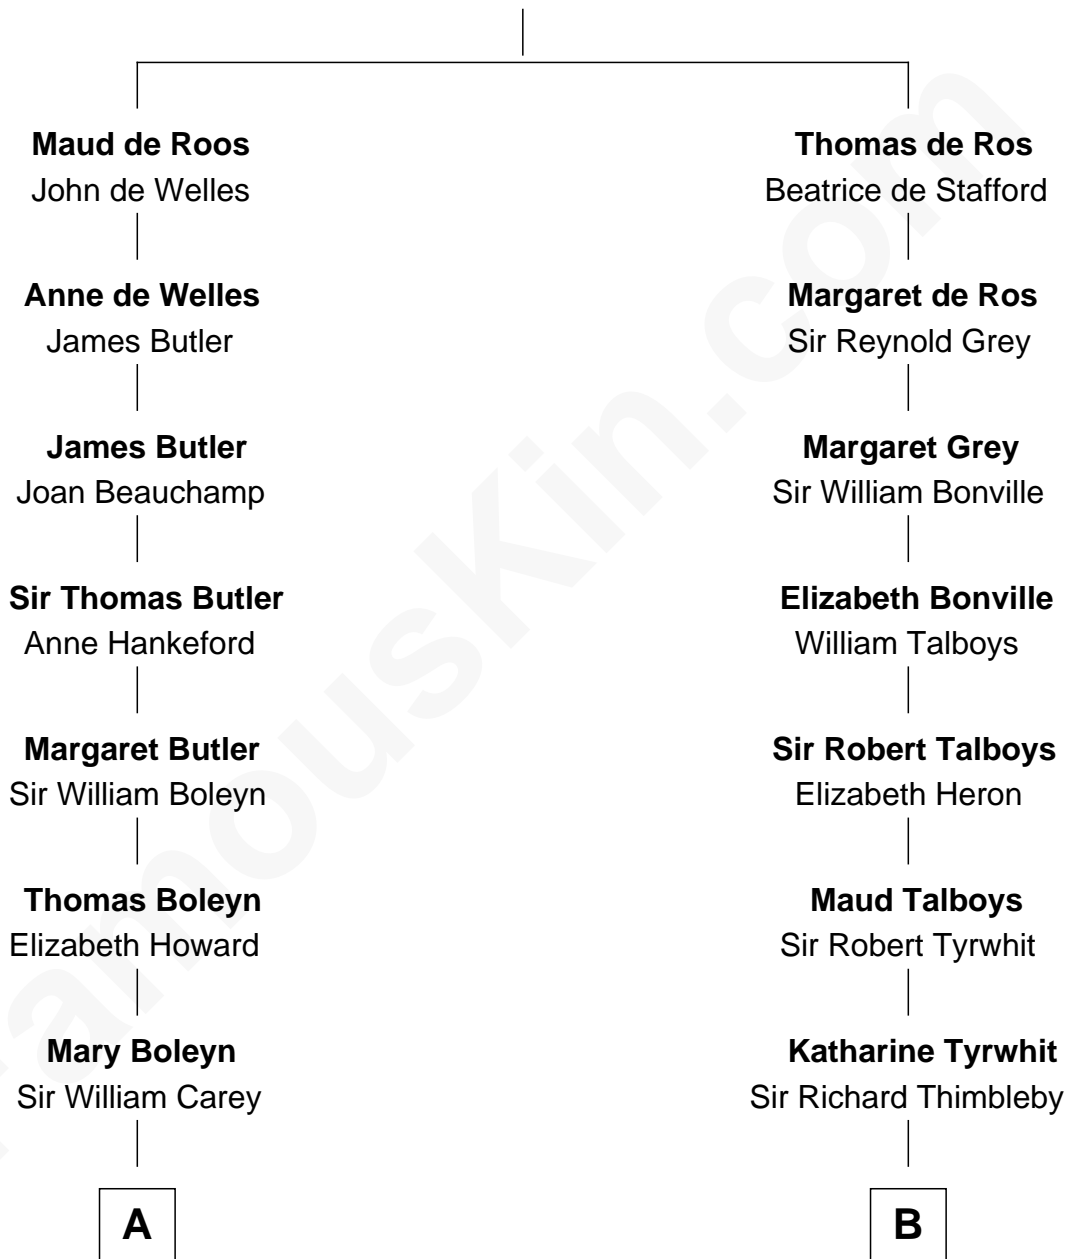

## Relationship Chart of

### Edith (Bolling) Wilson

*First Lady of President Woodrow Wilson*

18th cousin 1 time removed of

**Mitt Romney**

*70th Governor of Massachusetts*

**Sir William de Ros**  
Margery de Badlesmere

**C**

**William Holcombe Bolling**

Sarah Spiers White

**Edith (Bolling) Wilson**

*First Lady of Woodrow Wilson*

**D**

**Alma Luella Robison**

Harold Arundel LaFount

**Lenore Emily LaFount**

George Wilcken Romney