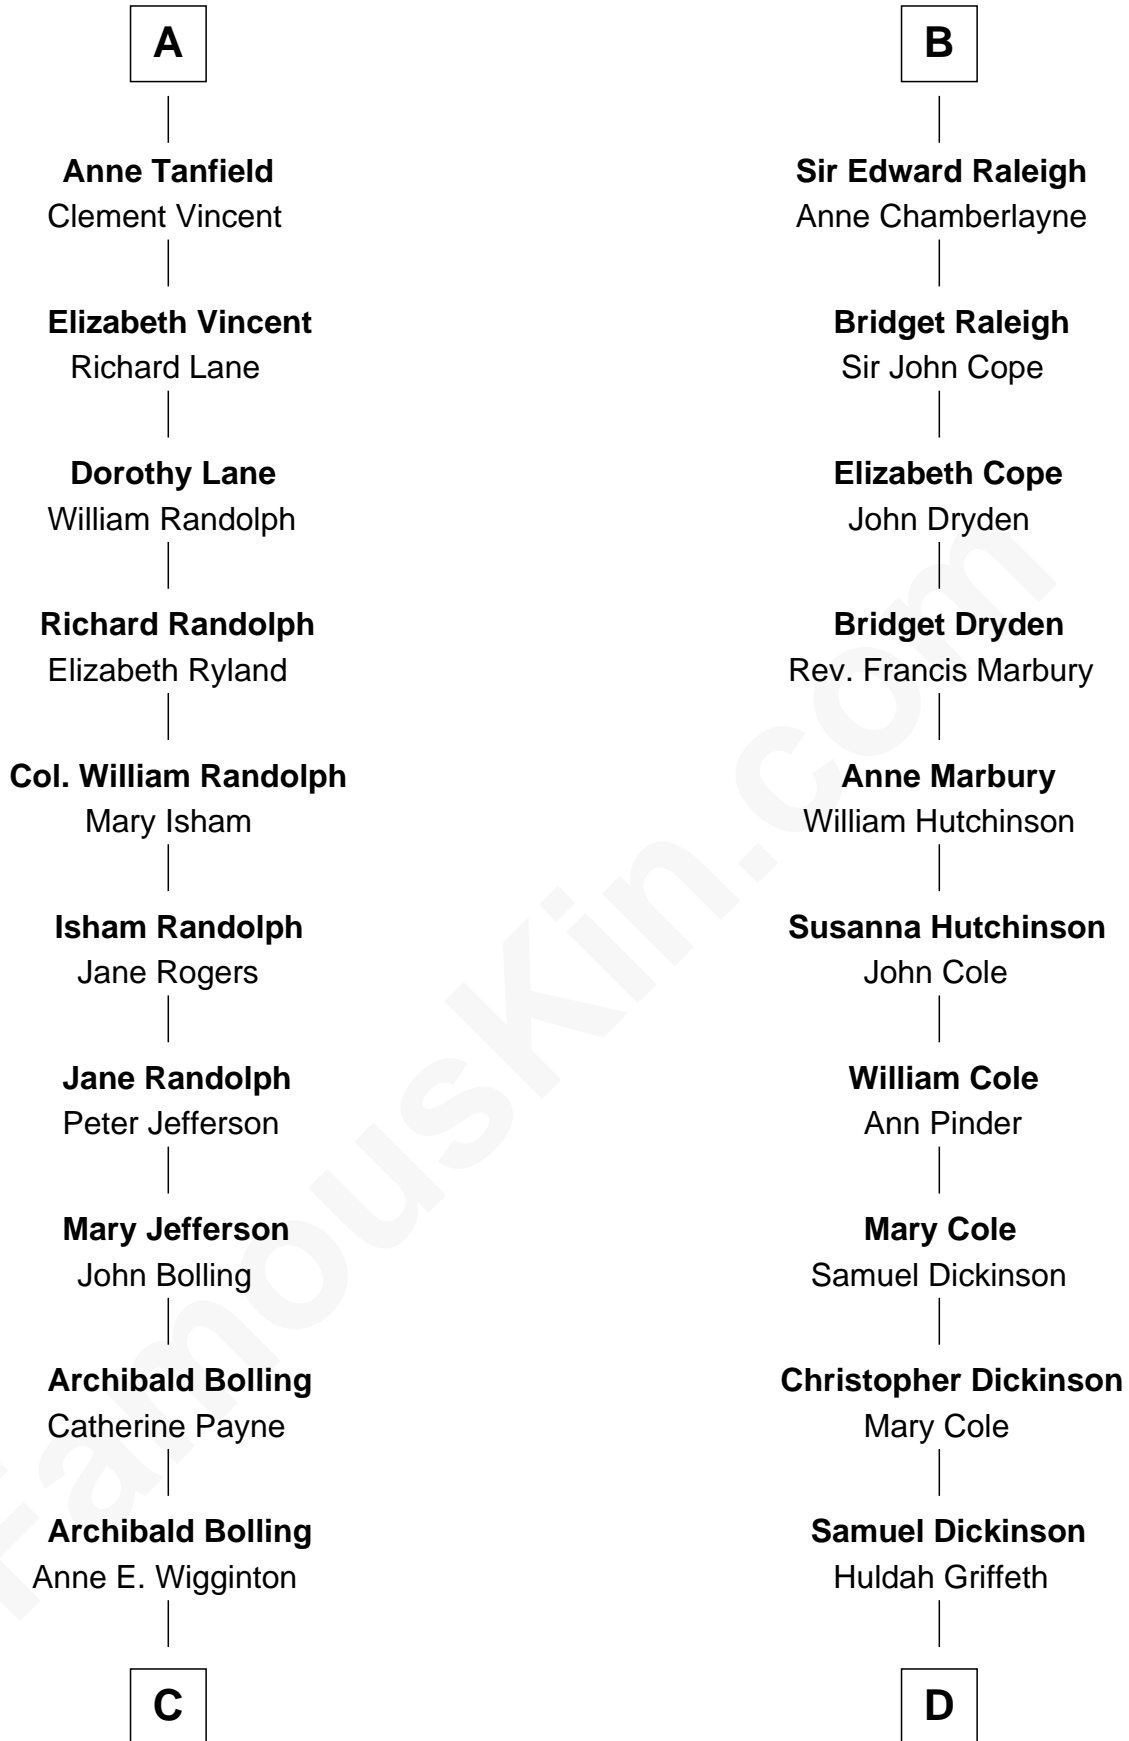

### Edith (Bolling) Wilson

*First Lady of President Woodrow Wilson*

18th cousin 3 times removed of

**George Romney**

*43rd Governor of Michigan*

**Sir Hugh I de Audley**

Iseult de Mortimer

**Alice de Audley**  
Sir Ralph de Neville

**Sir John de Neville**  
Maude de Percy

**Sir Ralph Neville**  
Joan Beaufort

**Sir Edward Neville**  
Katherine Howard

**Catherine Neville**  
Robert Tanfield

**William Tanfield**  
Elizabeth Stavely

**Frances Tanfield**  
Bridget Cave

**A**

**Hugh de Audley**  
Margaret de Clare

**Margaret de Audley**  
Ralph de Stafford

**Elizabeth de Stafford**  
John de Ferrers

**Robert de Ferrers**  
Margaret Despencer

**Phillippa Ferrers**  
Sir Thomas Greene

**Elizabeth Greene**  
William Raleigh

**Sir Edward Raleigh**  
Margaret Verney

**B**

**C**

**William Holcombe Bolling**

Sarah Spiers White

**Edith (Bolling) Wilson**

*First Lady of Woodrow Wilson*