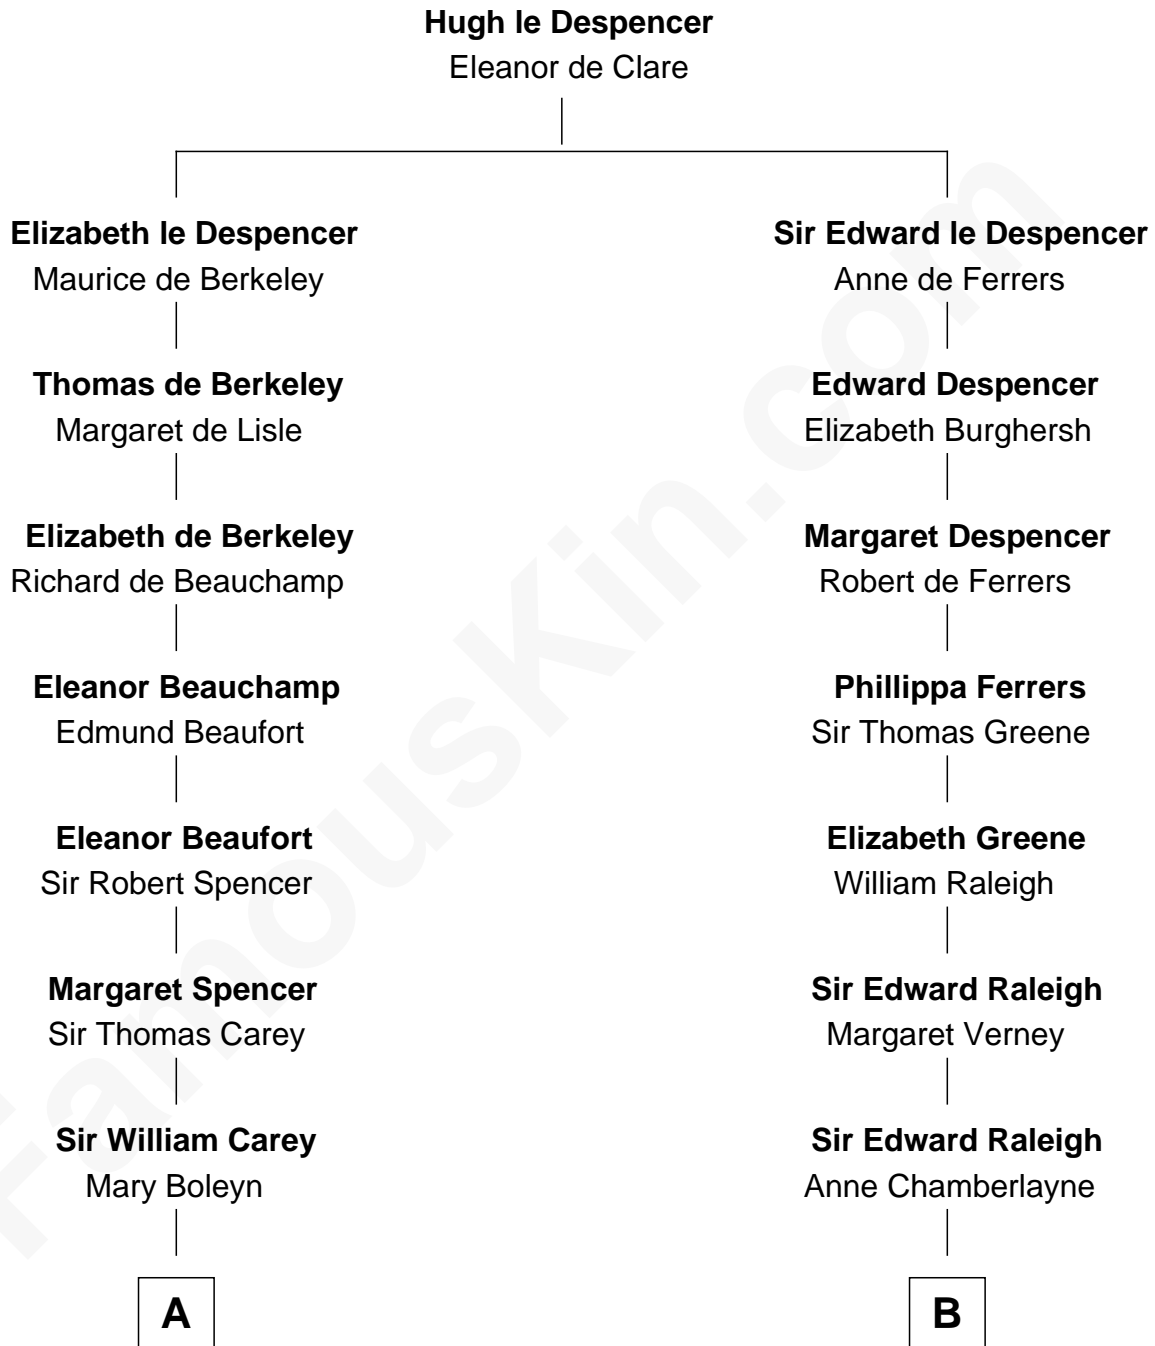

## Relationship Chart of

### Edith (Bolling) Wilson

*First Lady of President Woodrow Wilson*

18th cousin 3 times removed of

**DuBose Heyward**

*Author of Porgy (Porgy & Bess)*

**C**

**William Holcombe Bolling**

Sarah Spiers White

**Edith (Bolling) Wilson**

*First Lady of Woodrow Wilson*

**D**

**Thomas Heyward**

Ann Eliza Cuthbert

**Thomas Savage Heyward**

Georgianna Hasell

**Thomas Savage Heyward**