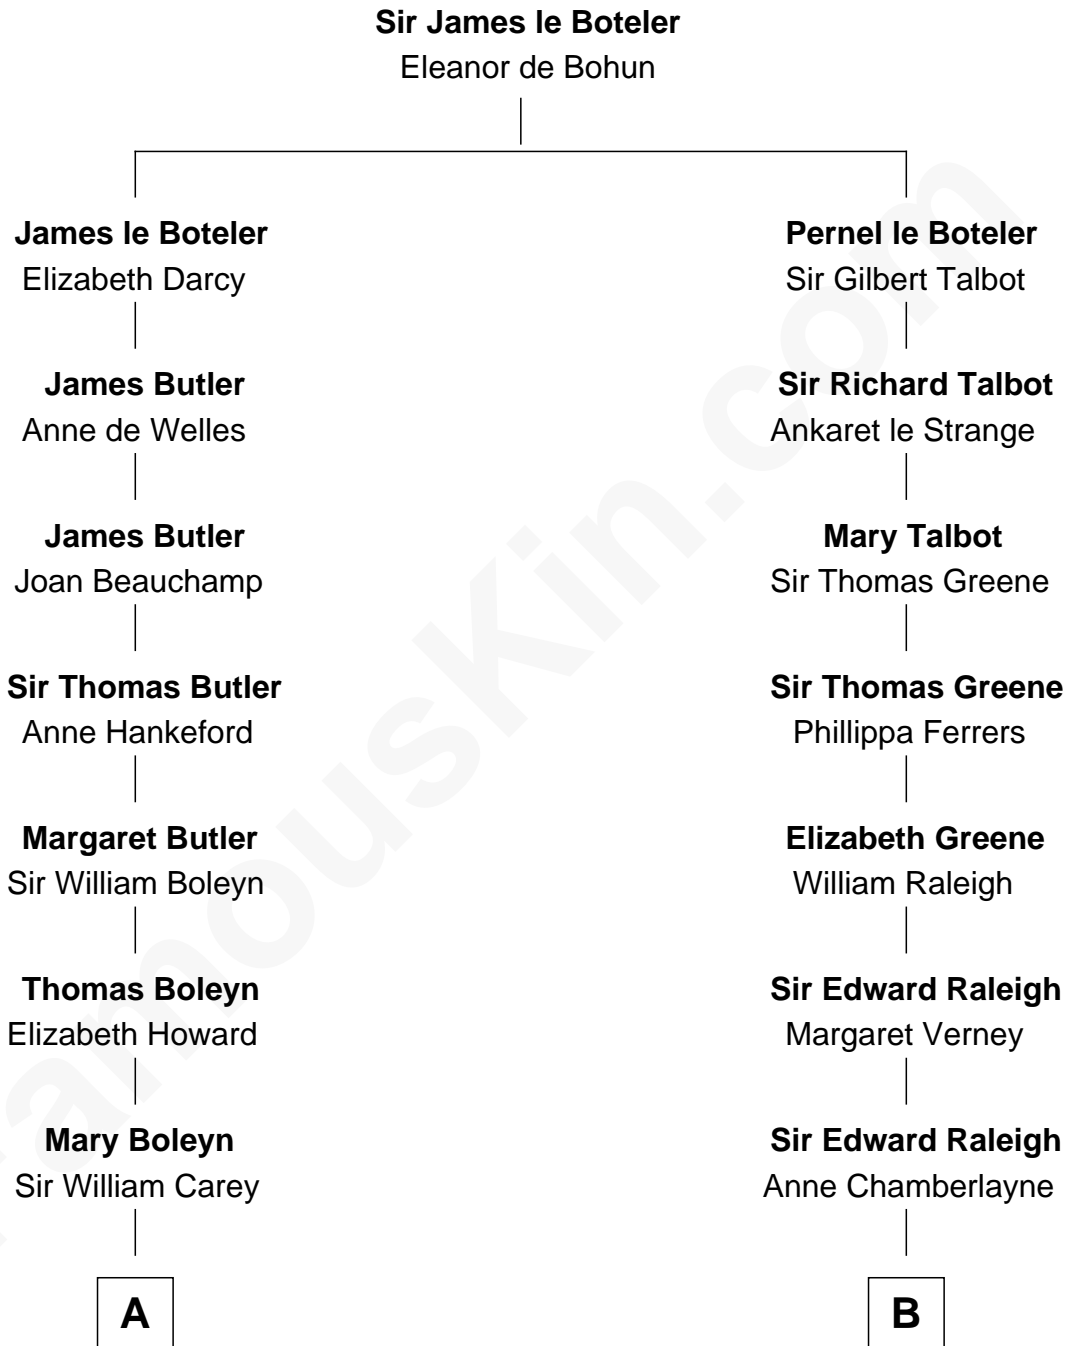

## Relationship Chart of

### Edith (Bolling) Wilson

*First Lady of President Woodrow Wilson*

18th cousin 3 times removed of

**DuBose Heyward**

*Author of Porgy (Porgy & Bess)*

**C**

**William Holcombe Bolling**

Sarah Spiers White

**Edith (Bolling) Wilson**

*First Lady of Woodrow Wilson*

**D**

**Thomas Heyward**

Ann Eliza Cuthbert

**Thomas Savage Heyward**

Georgianna Hasell

**Thomas Savage Heyward**