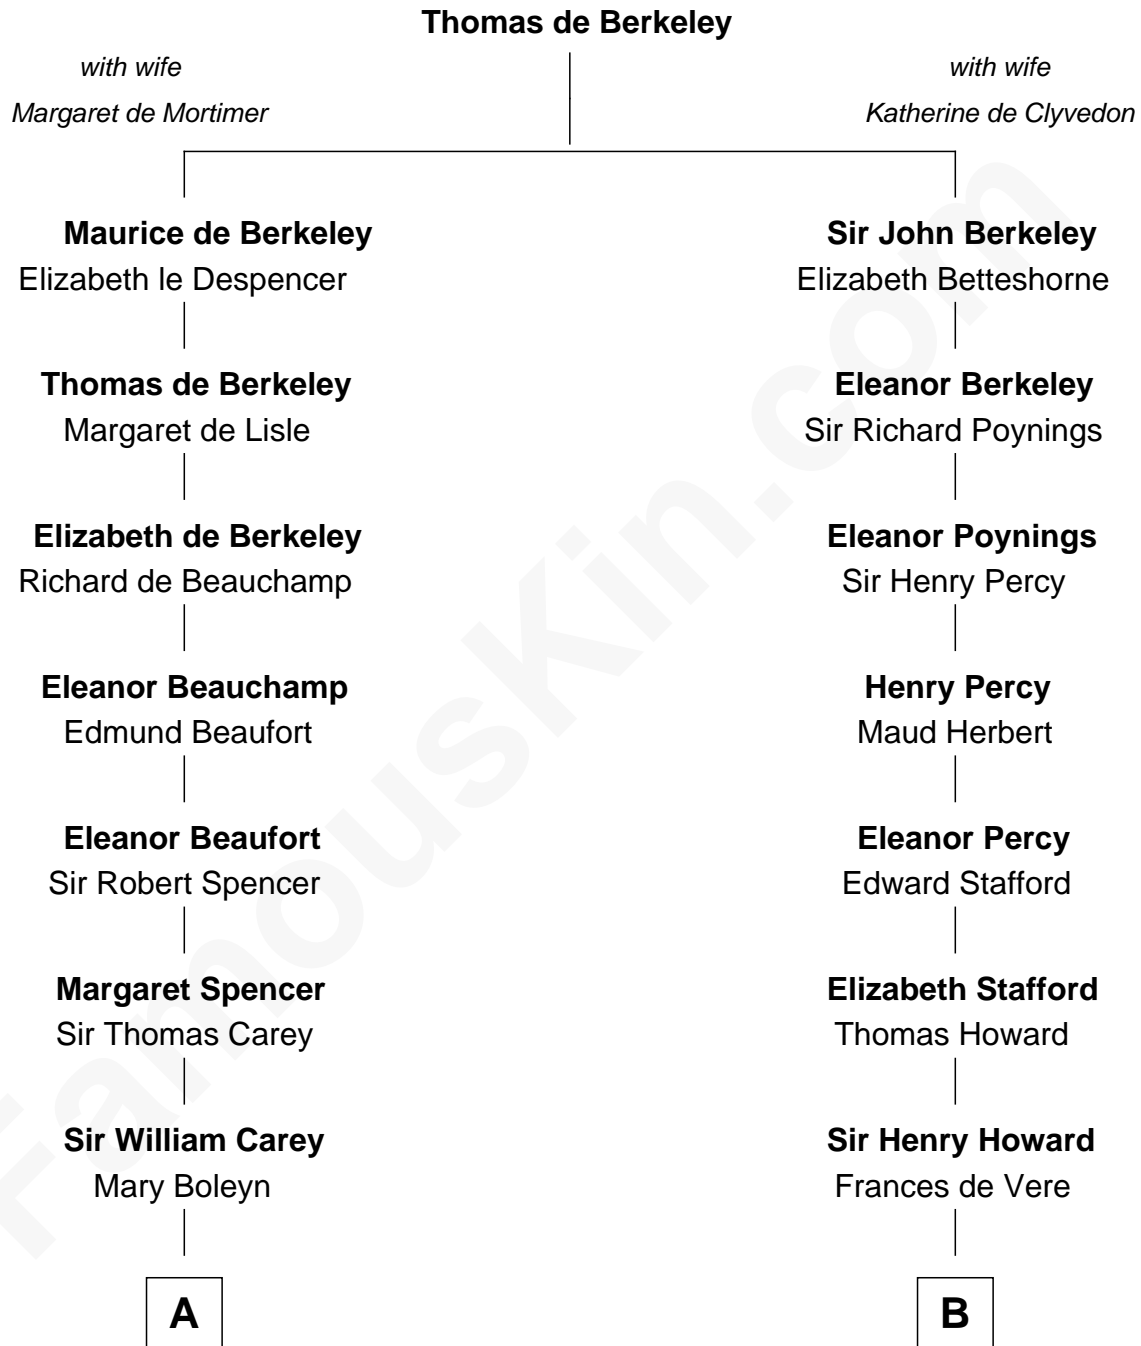

FamousKin.com

Relationship Chart of

Edith (Bolling) Wilson

First Lady of President Woodrow Wilson

16th cousin 2 times removed of

Francis Scott Key

Author of "The Star Spangled Banner"

C

William Holcombe Bolling

Sarah Spiers White

Edith (Bolling) Wilson

First Lady of Woodrow Wilson

FamousKin.com