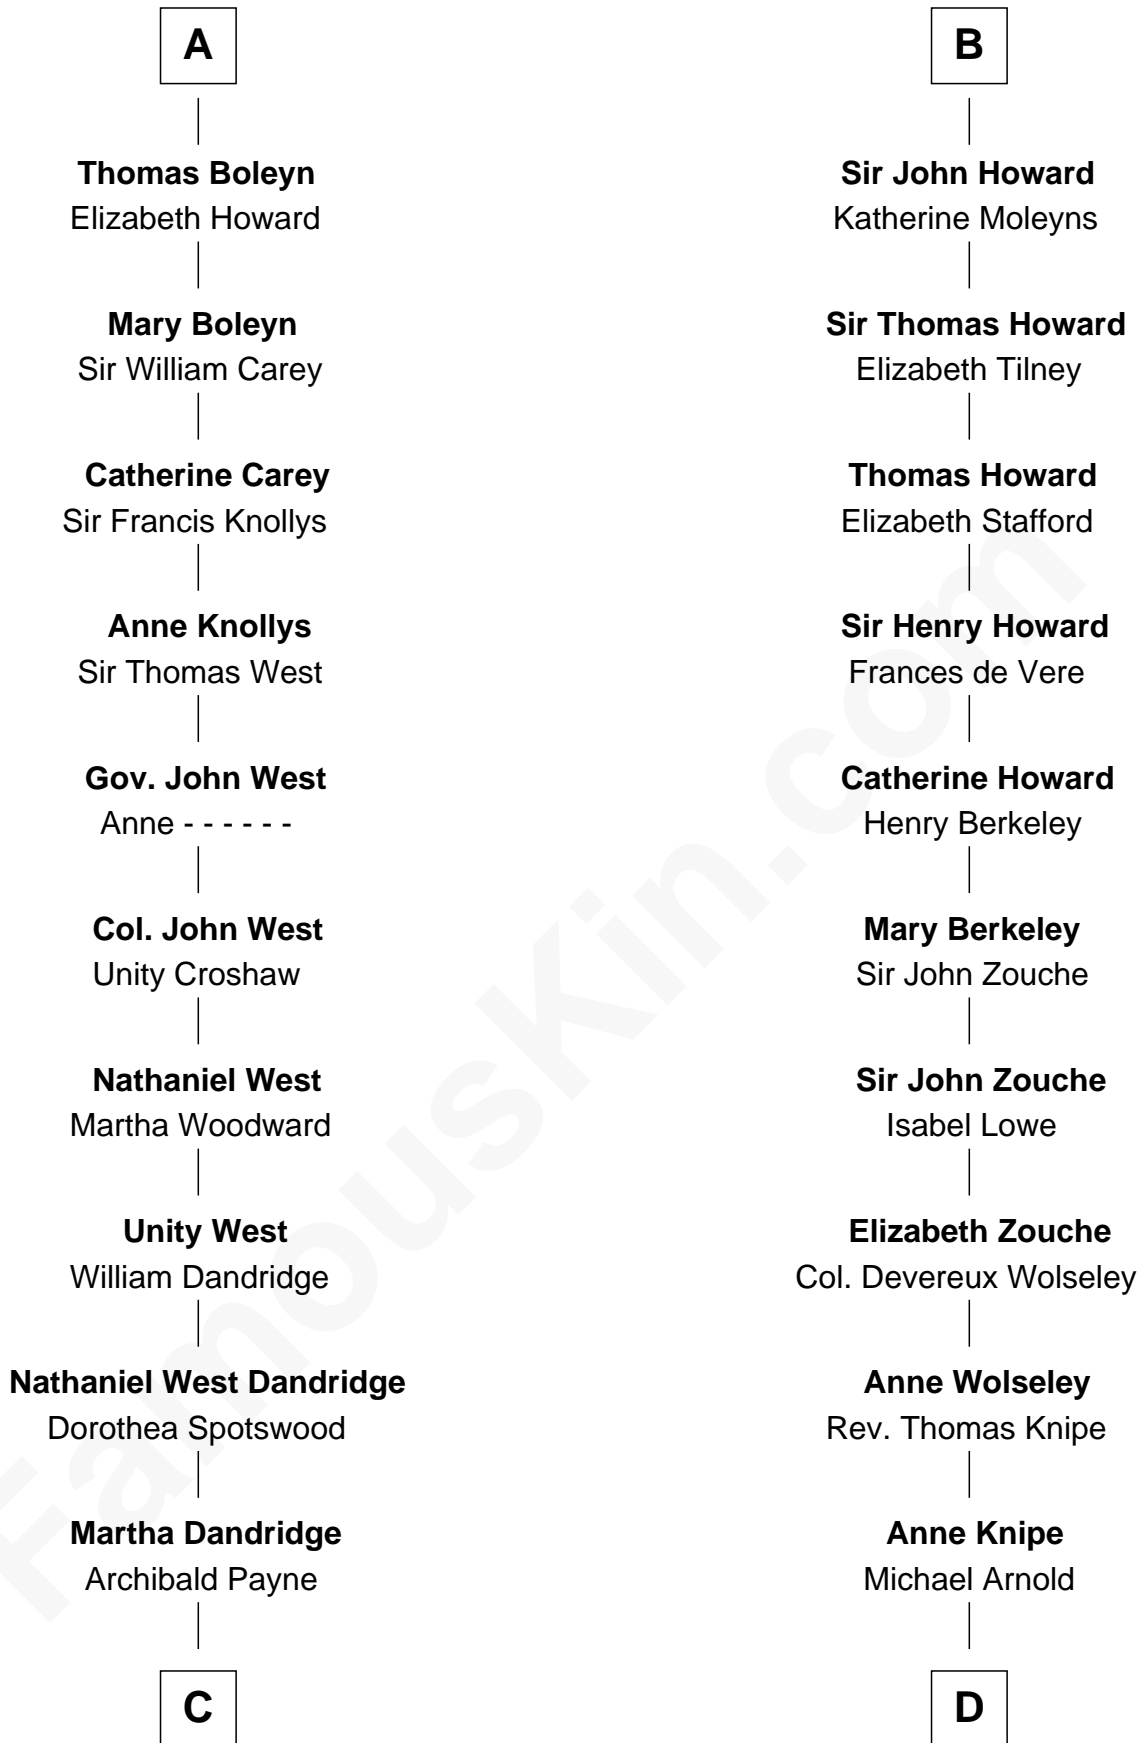

FamousKin.com

Relationship Chart of

Edith (Bolling) Wilson

First Lady of President Woodrow Wilson

20th cousin of

Francis Scott Key

Author of "The Star Spangled Banner"

C

Catherine Payne

Archibald Bolling

Archibald Bolling

Anne E. Wigginton

William Holcombe Bolling

Sarah Spiers White

Edith (Bolling) Wilson

First Lady of Woodrow Wilson