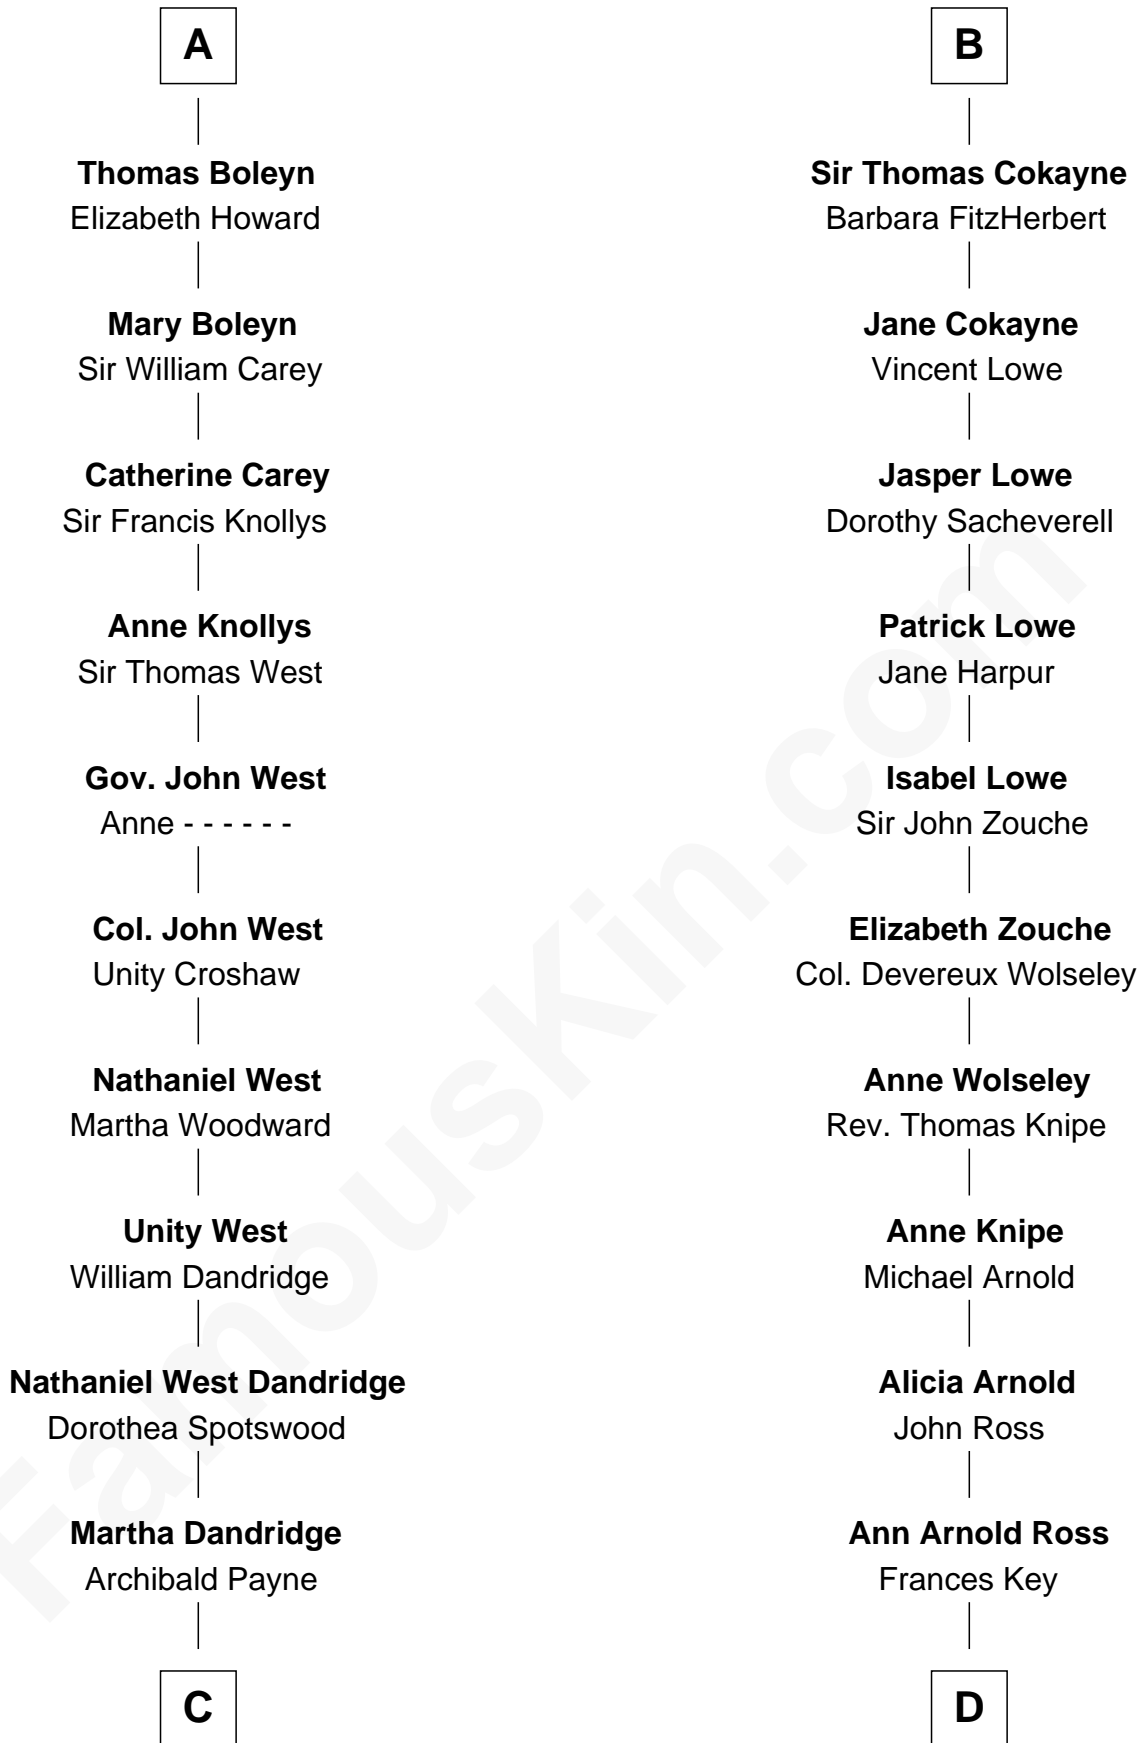

FamousKin.com

Relationship Chart of

Edith (Bolling) Wilson

First Lady of President Woodrow Wilson

18th cousin 2 times removed of

Francis Scott Key

Author of "The Star Spangled Banner"

Sir Robert de Ros

Isabel de Aubeney

C

Catherine Payne
Archibald Bolling

Archibald Bolling
Anne E. Wigginton

William Holcombe Bolling
Sarah Spiers White

Edith (Bolling) Wilson
First Lady of Woodrow Wilson

D

John Ross Key
Anne Phebe Penn Dagworthy Charlton

Francis Scott Key
Author of "The Star Spangled Banner"

FamousKin.com