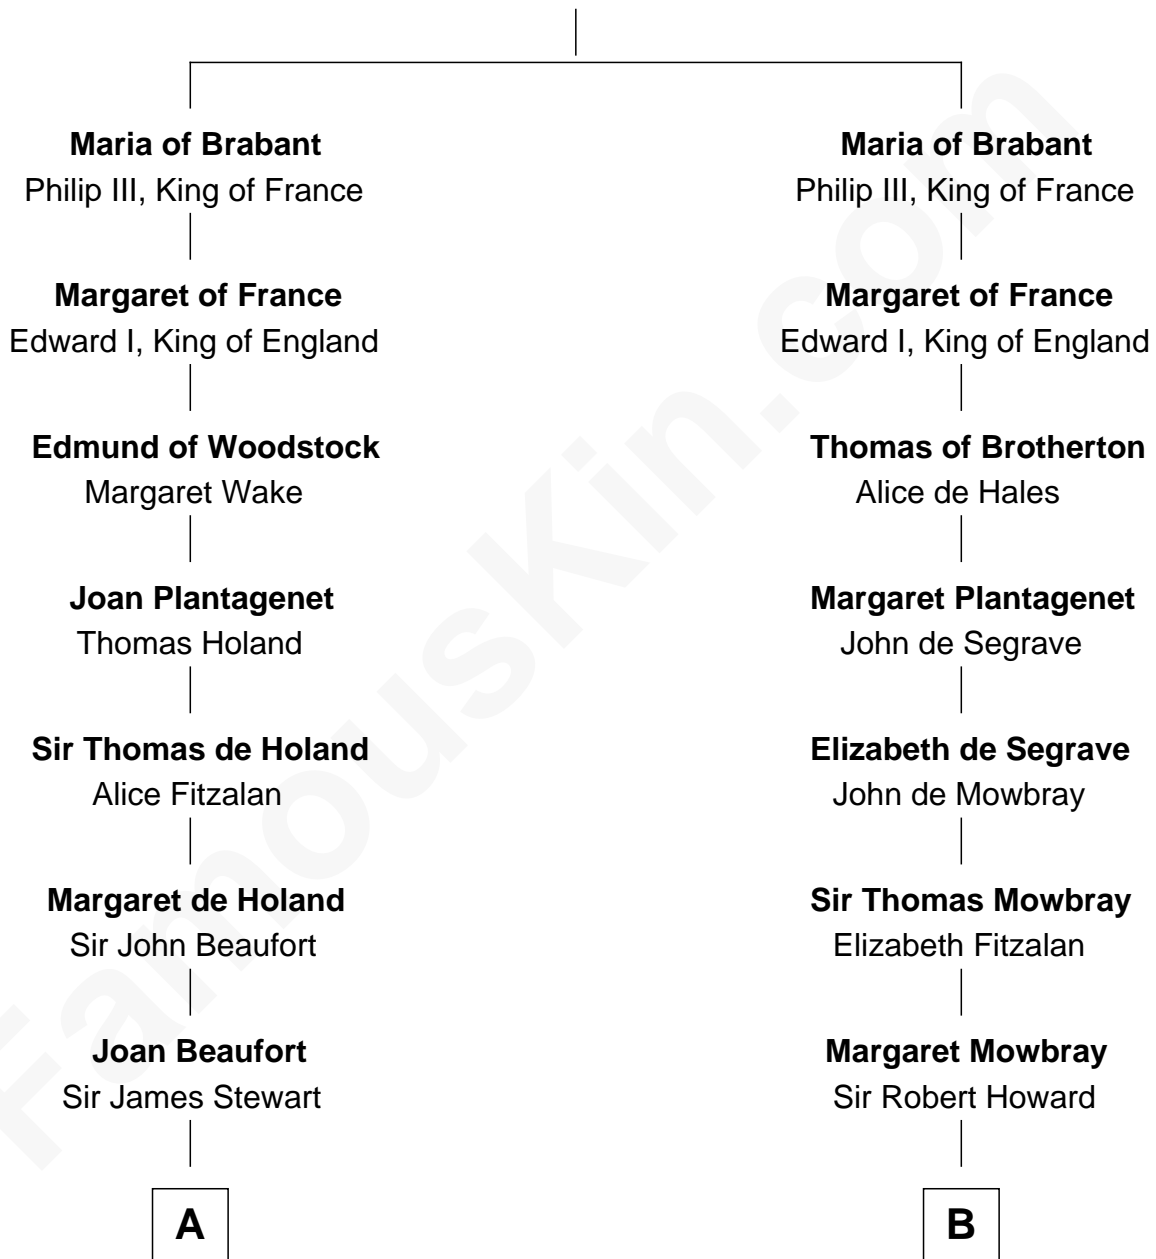

FamousKin.com

Relationship Chart of

Edith (Bolling) Wilson

First Lady of President Woodrow Wilson

20th cousin of

Francis Scott Key

Author of "The Star Spangled Banner"

Henry III, Duke of Brabant

Adelaide of Burgundy

C

Catherine Payne

Archibald Bolling

Archibald Bolling

Anne E. Wigginton

William Holcombe Bolling

Sarah Spiers White