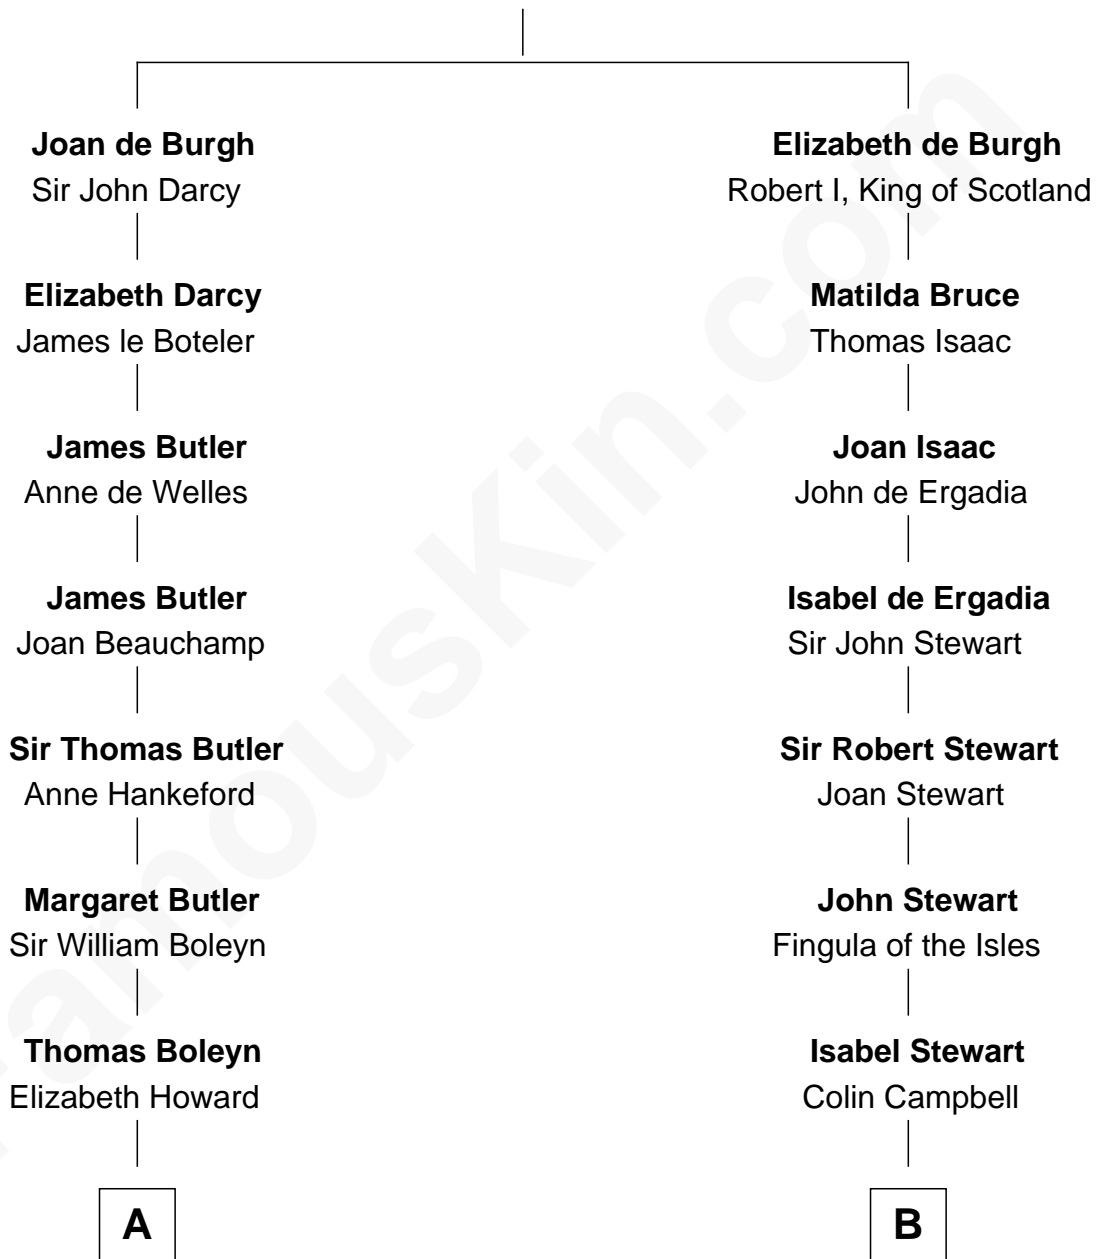

FamousKin.com

Relationship Chart of

Edith (Bolling) Wilson

First Lady of President Woodrow Wilson

19th cousin of

Emily Post

American Author on Etiquette

Sir Richard de Burgh

Margaret - - - - -

C

Archibald Bolling
Anne E. Wigginton

William Holcombe Bolling
Sarah Spiers White

Edith (Bolling) Wilson
First Lady of Woodrow Wilson

D

Marian Bruce
William Price

Bruce Price
Mary Josephine Lee